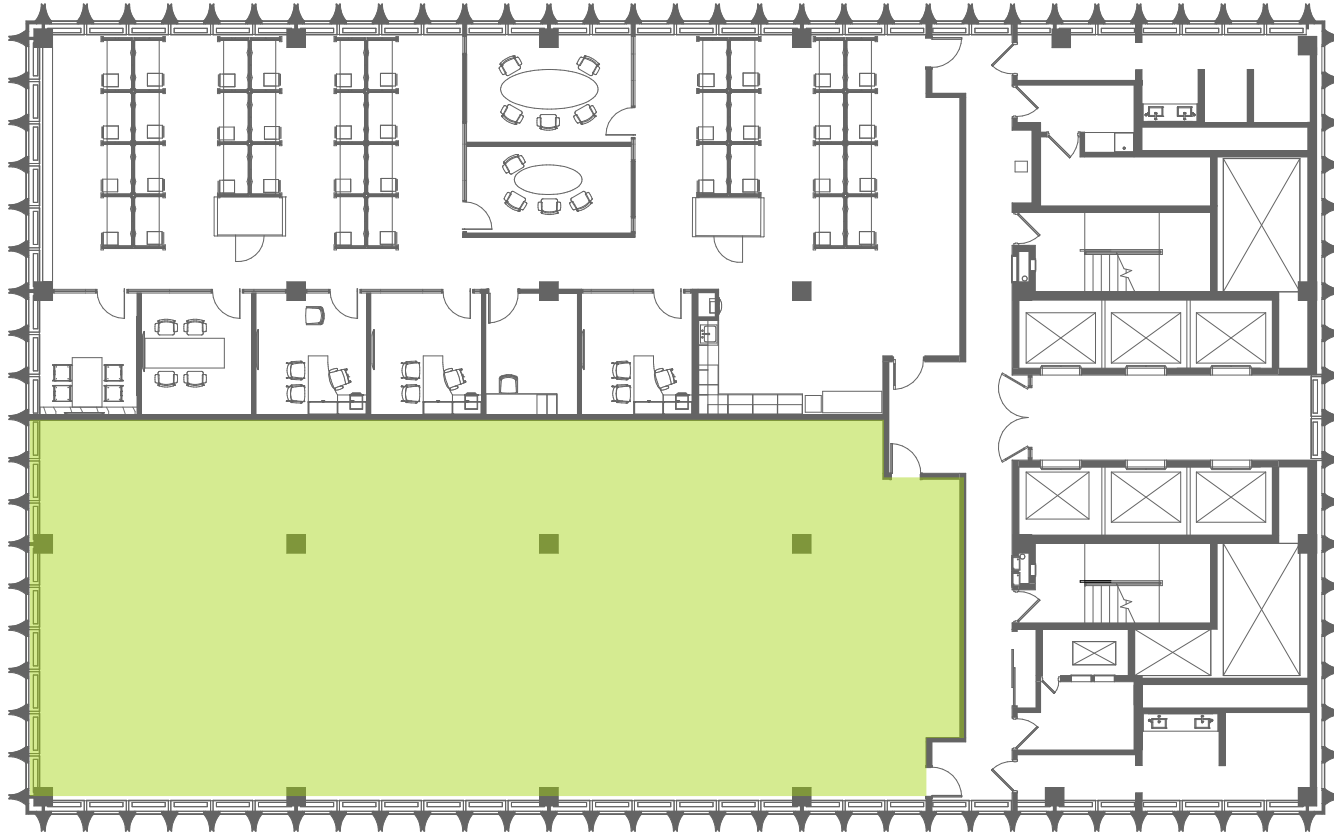

# OSBORN370

370 Wabasha Street North, St Paul, MN 55102

13TH FLOOR - 4,459 SF

FOR MORE INFORMATION CONTACT:

TATE KROSSCHELL

612.260.2427  
TATE.KROSSCHELL@TRANSWESTERN.COM

MIKE SALMEN

612.359.1660  
MIKE.SALMEN@TRANSWESTERN.COM