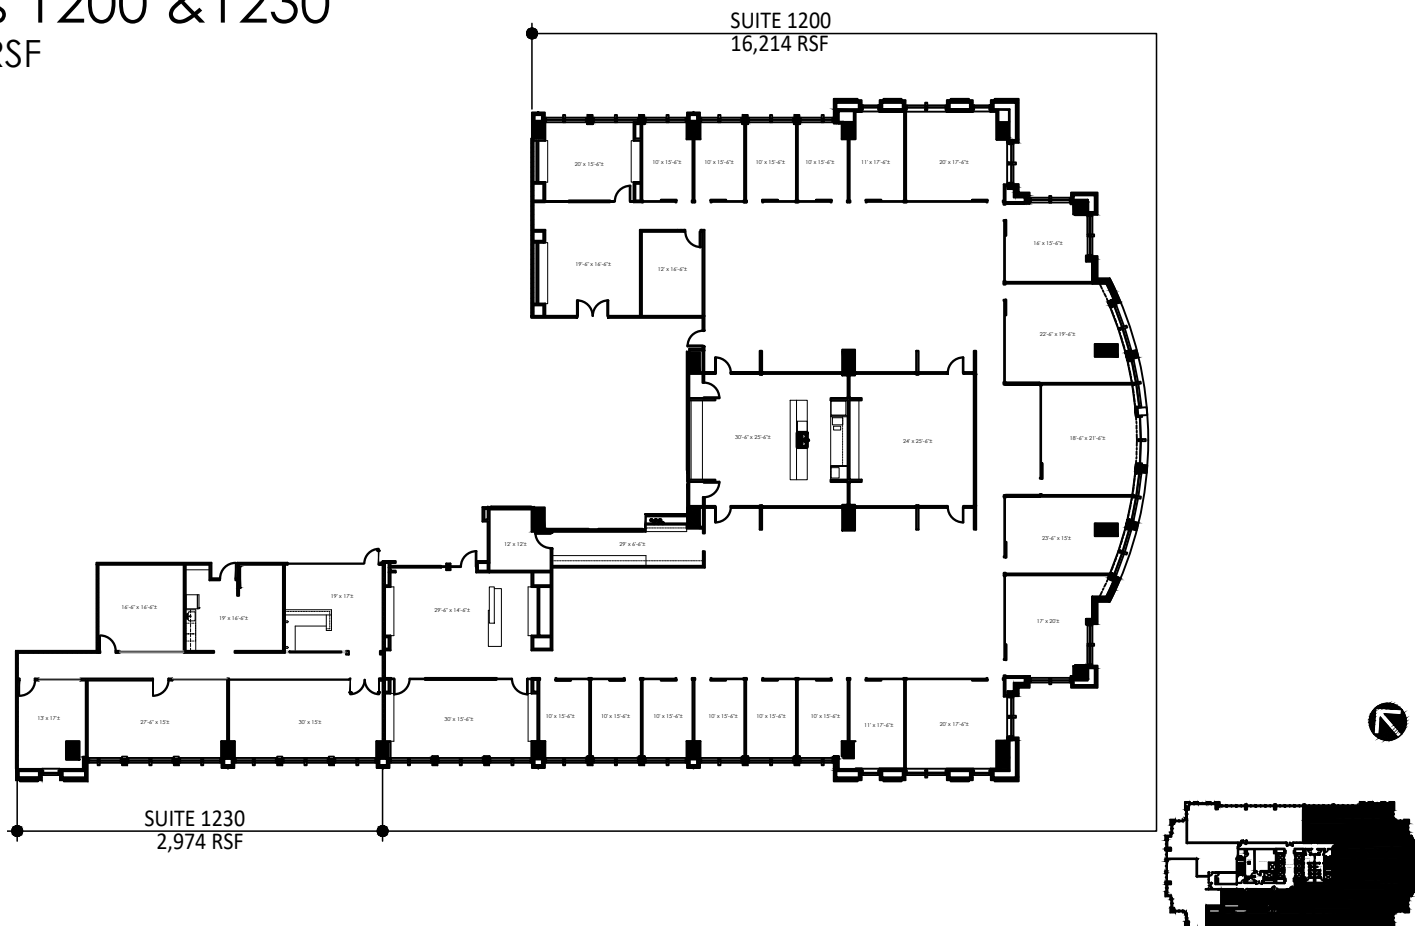

ROSEWOOD | COURT

Suites 1200 & 1230 19,188 RSF

For leasing information contact:

Kim Brooks
(972) 361-1122
kim.brooks@transwestern.com

Scott Walker
(972) 774-2504
scott.walker@transwestern.com

Laney Delin
(214) 237-5020
laney.delin@transwestern.com