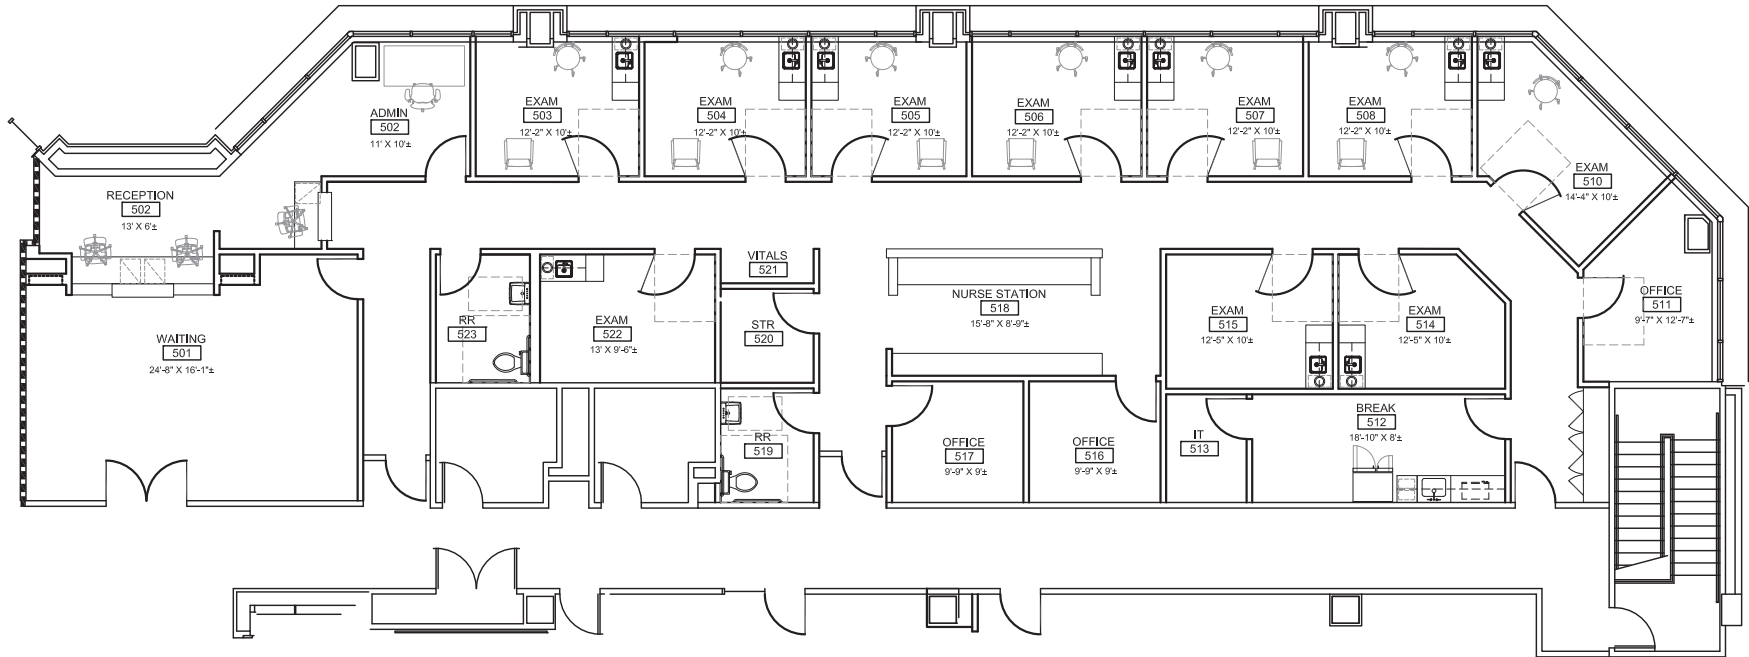

Suite 5300

411 N. Washington Avenue, Dallas, Texas 75246

4,618 RSF

TRANSWESTERN REAL ESTATE SERVICES

CHRIS LIPSCOMB

214.237.5022

chris.lipscomb@transwestern.com

LANEY DELIN