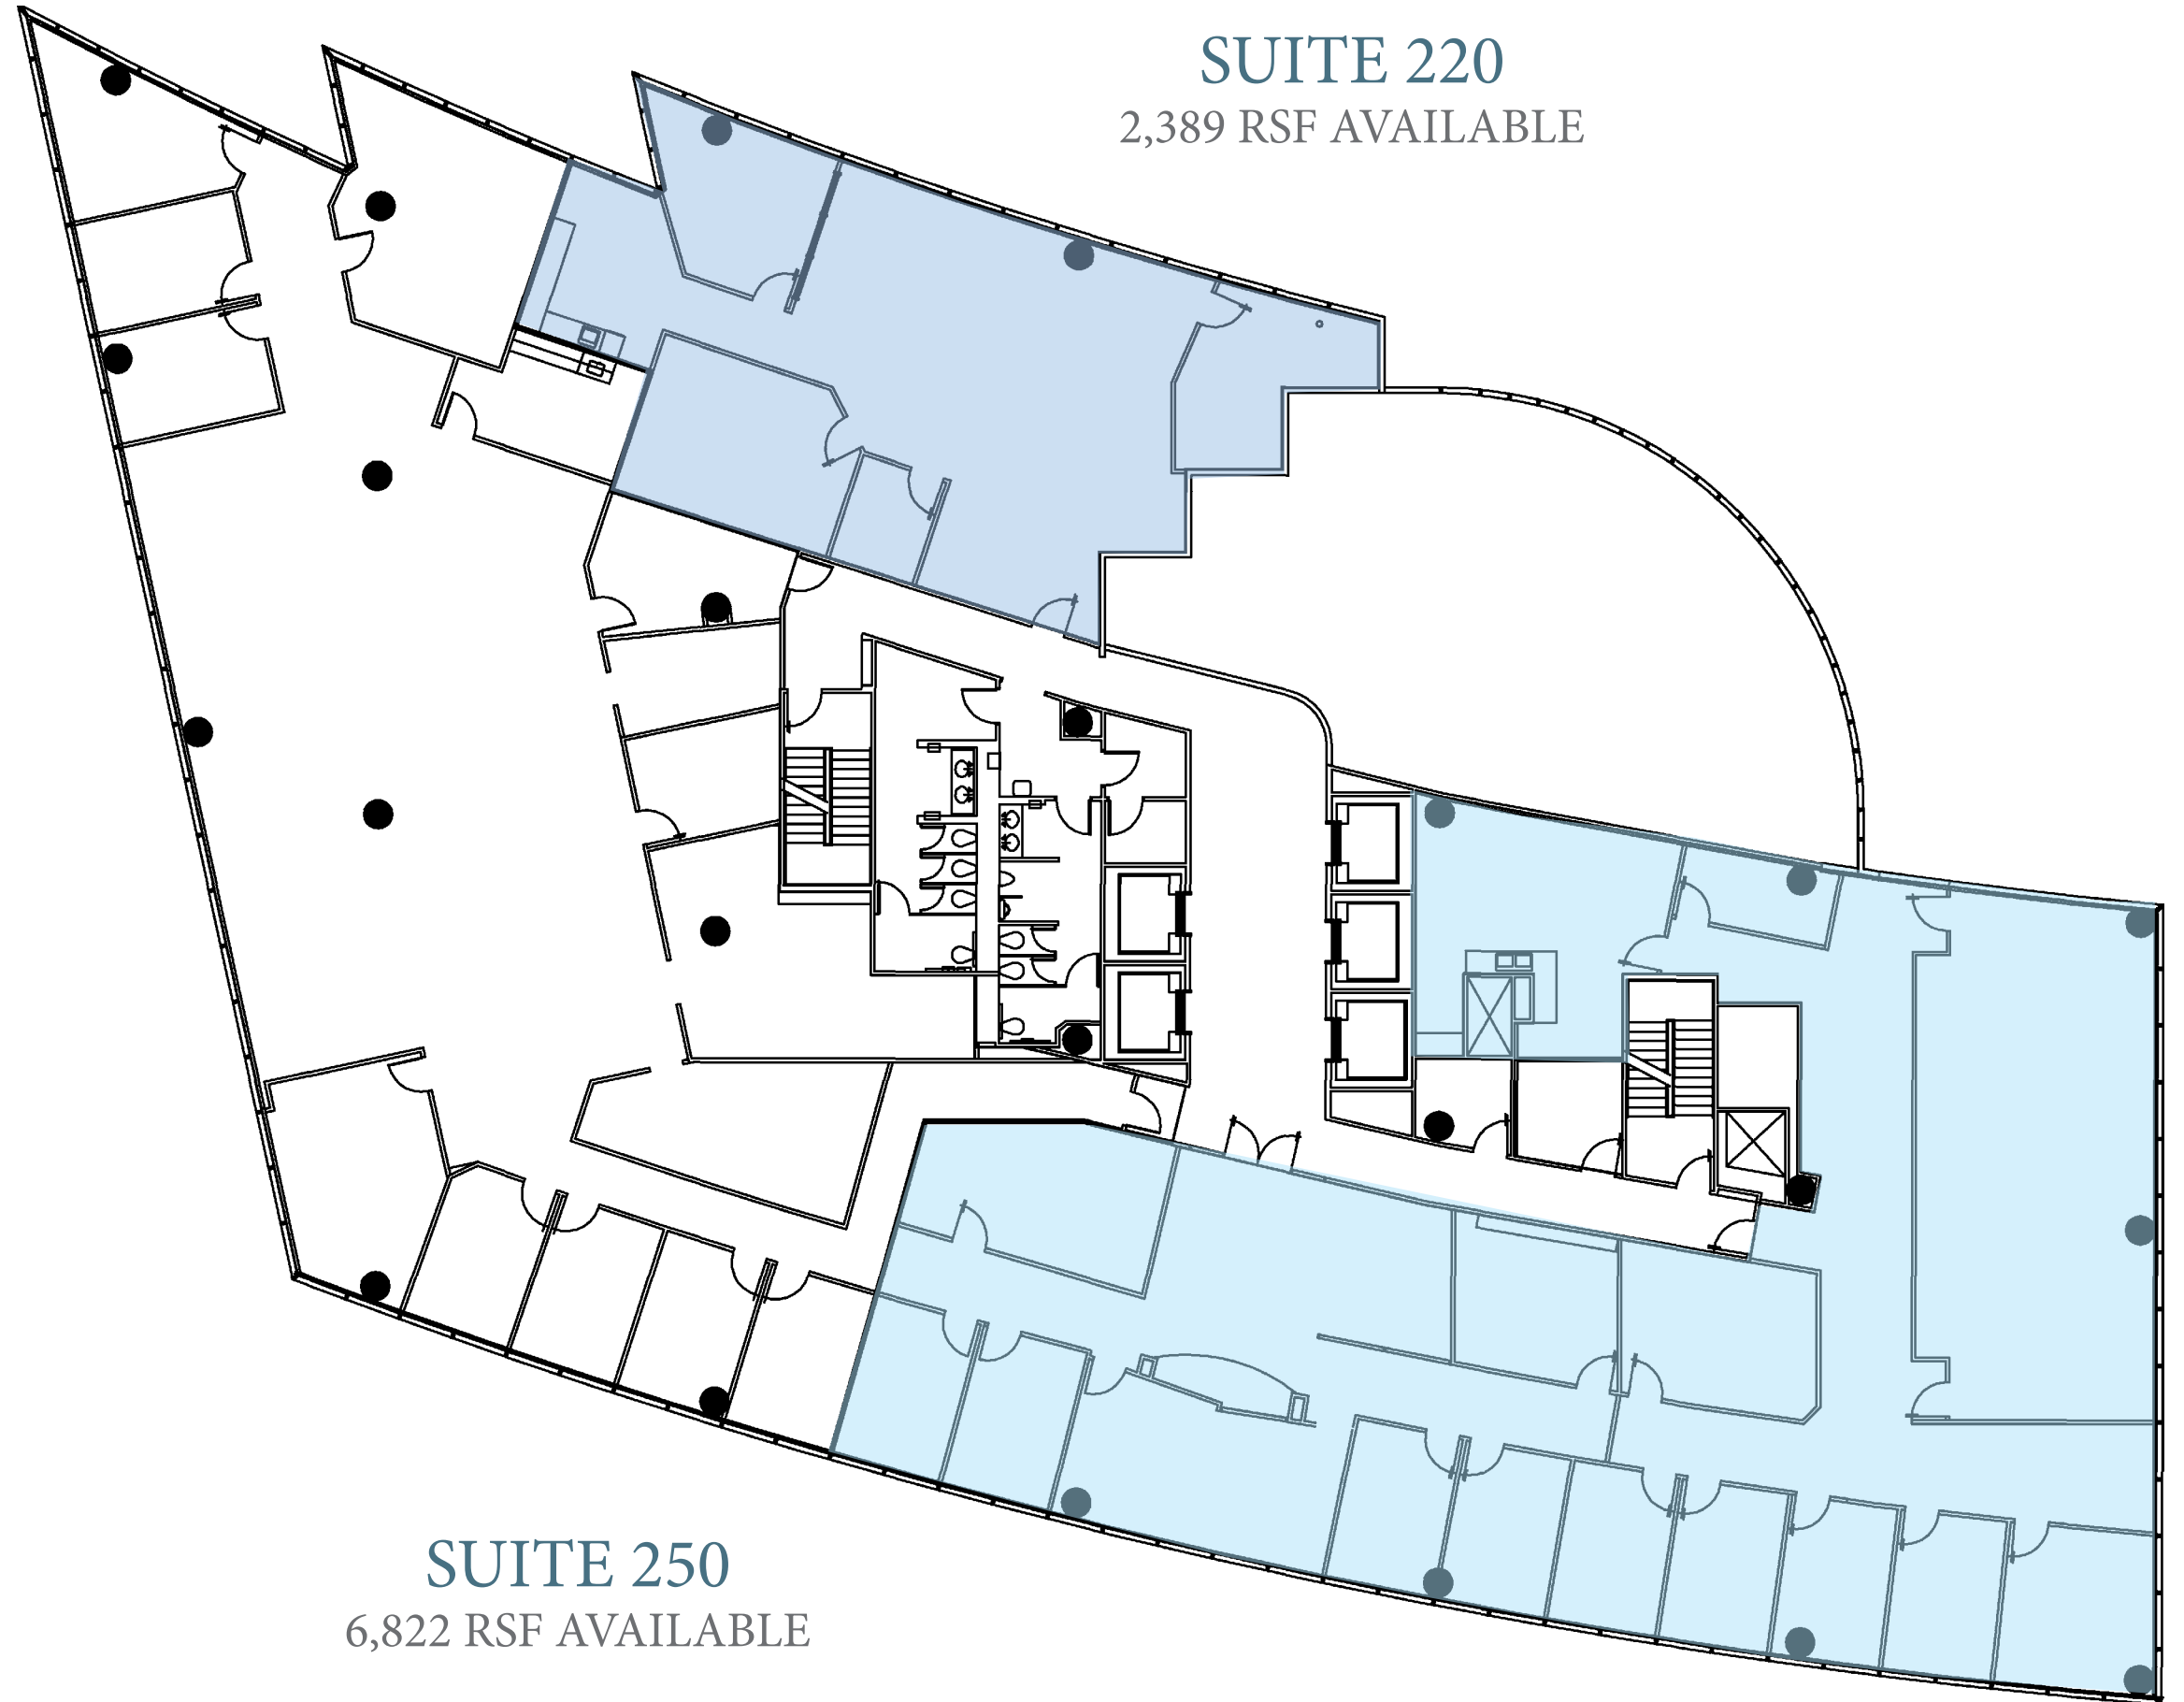

55 WAUGH

AT BUFFALO HEIGHTS

SUITE 220
2,389 RSF AVAILABLE

SUITE 250
6,822 RSF AVAILABLE