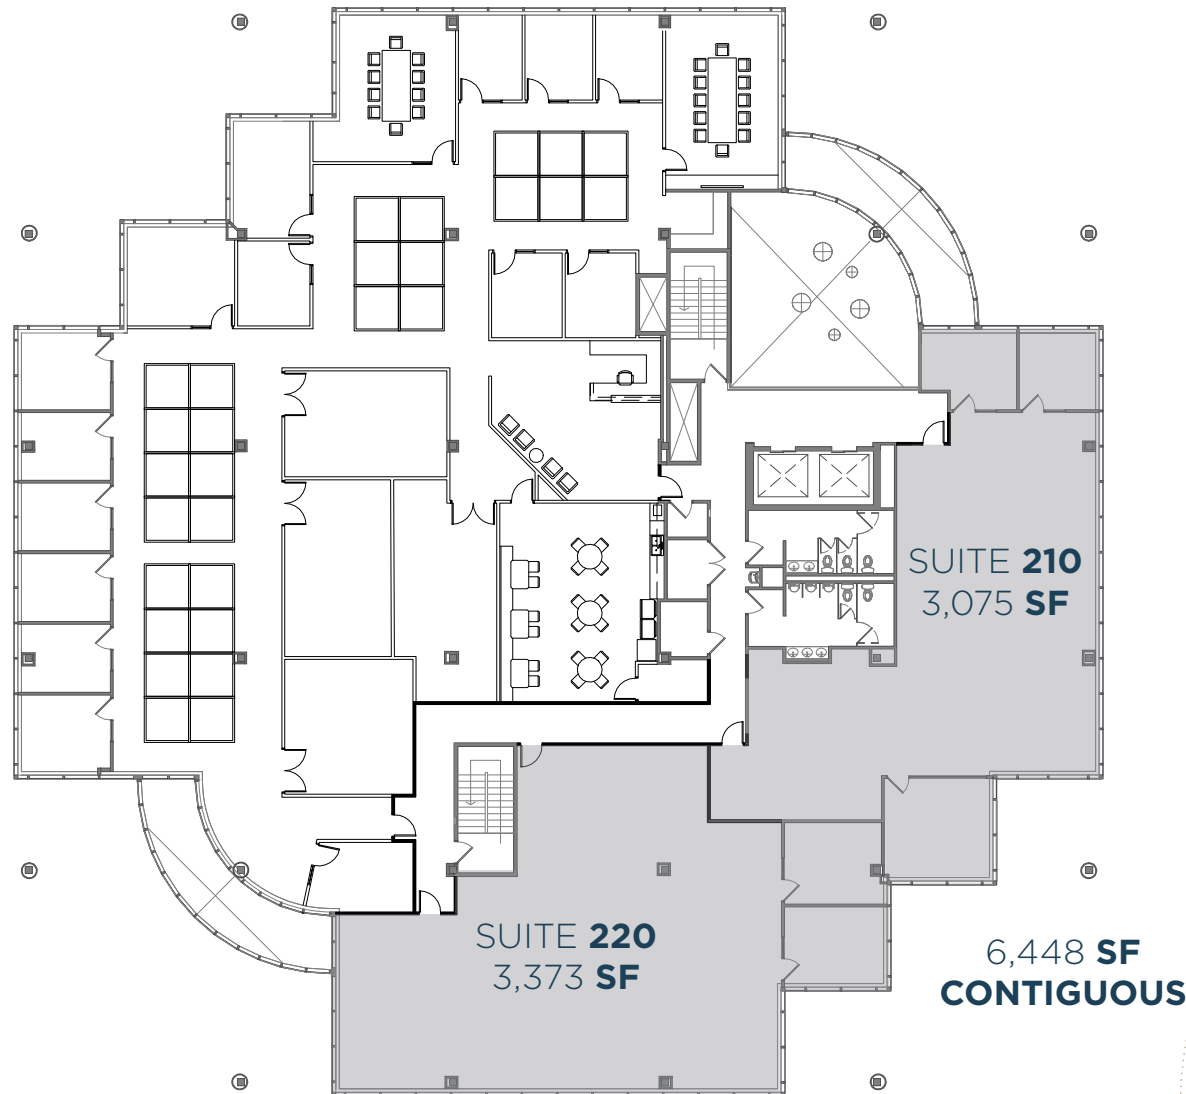

ROSEDALE CORPORATE PLAZA

FRANK RICHIE
612.359.1674
frank.richie@transwestern.com

ERIC RAPP, SIOR
612.359.1635
eric.rapp@transwestern.com