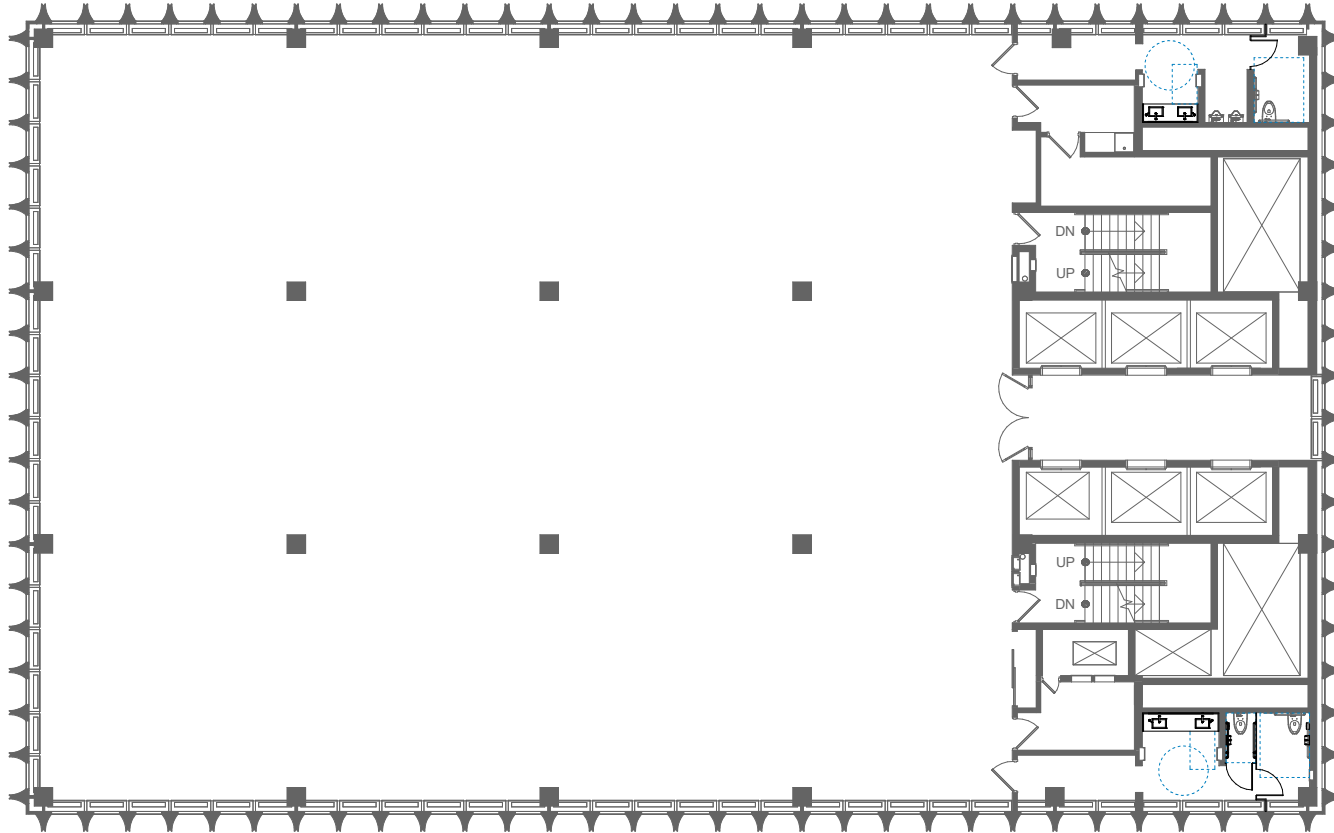

OSBORN370

370 Wabasha Street North, St Paul, MN 55102

10TH FLOOR - 9,986 SF

FOR MORE INFORMATION CONTACT:

TATE KROSSCHELL

612.260.2427
TATE.KROSSCHELL@TRANSWESTERN.COM

MIKE SALMEN

612.359.1660
MIKE.SALMEN@TRANSWESTERN.COM