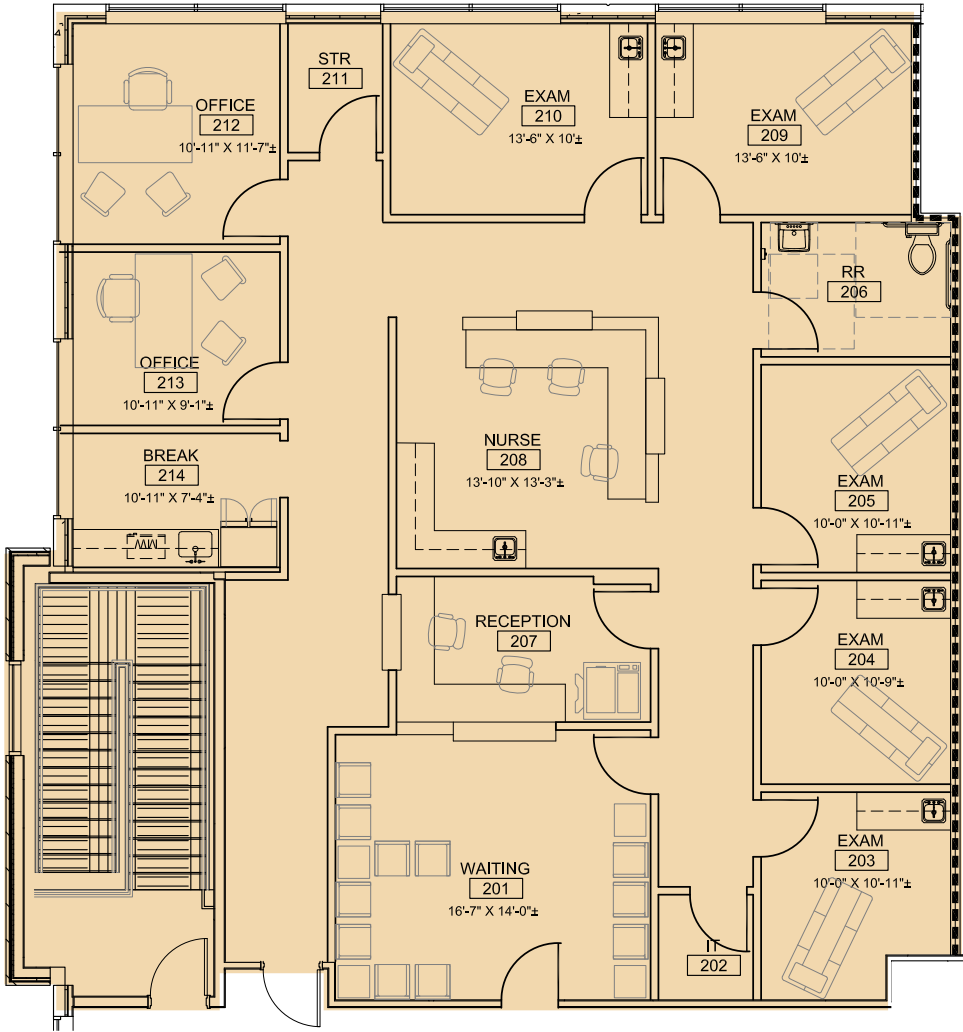

CONCEPT FLOORPLAN

SUITE 202

2,415 RSF

KEY PLAN