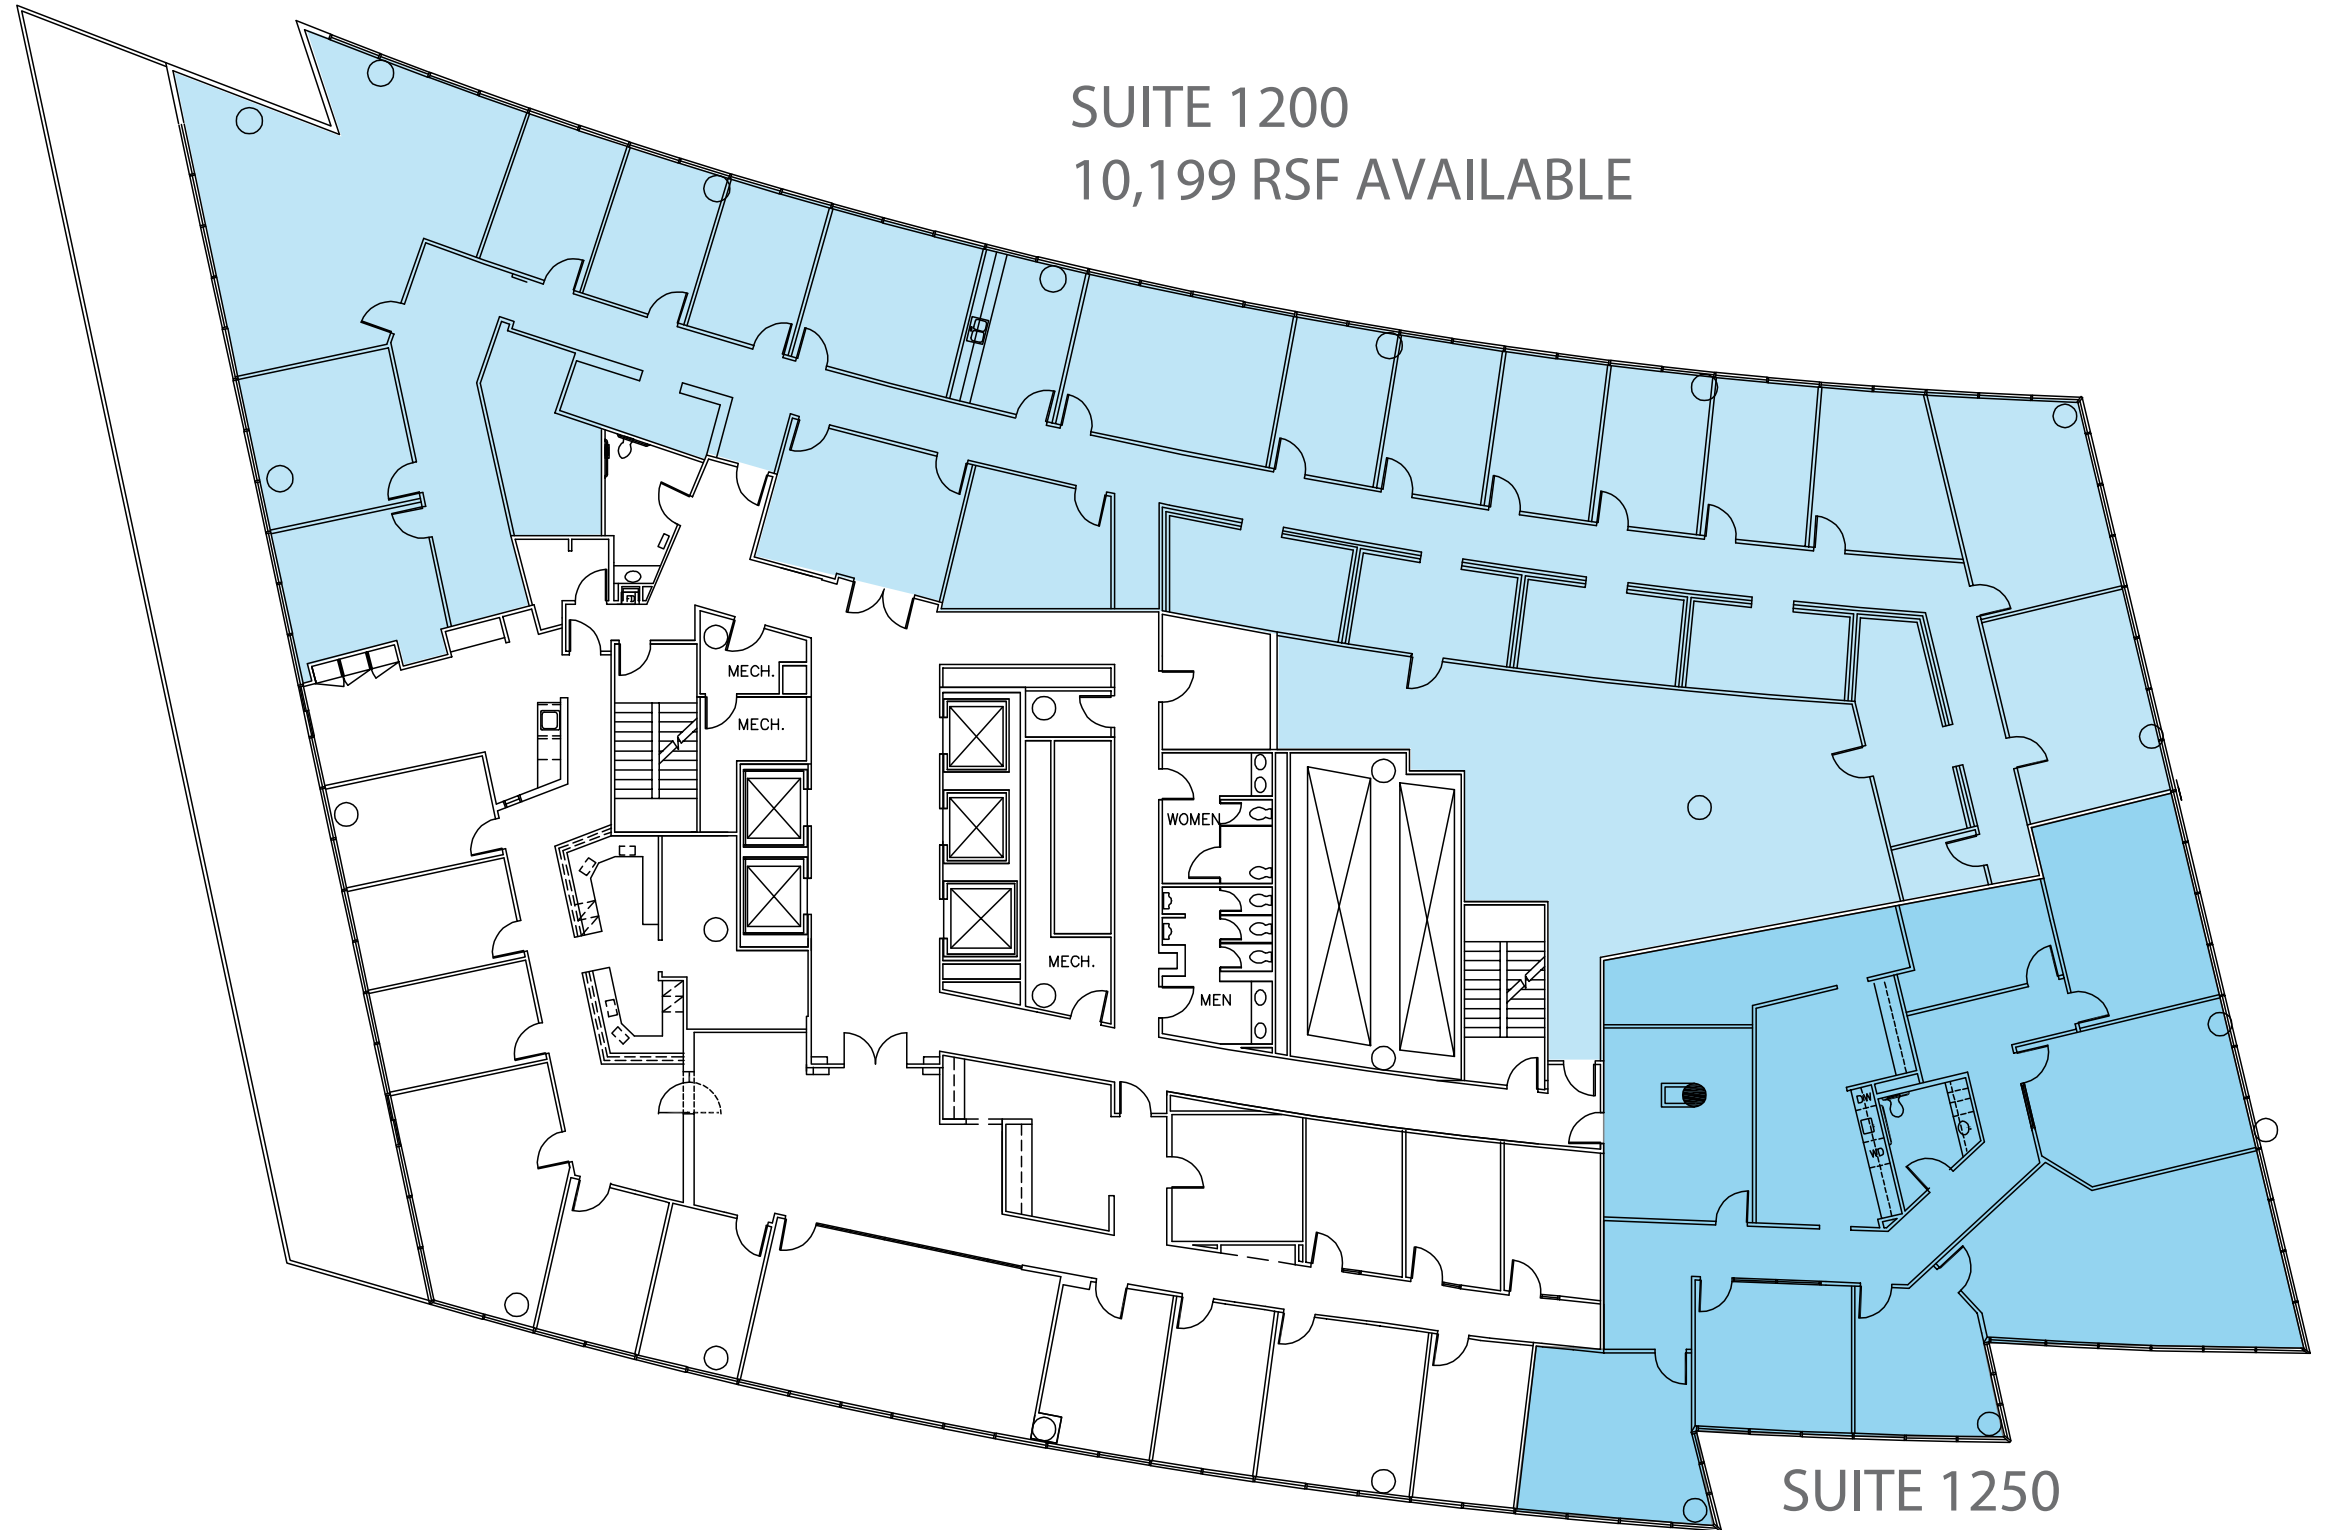

55 WAUGH

AT BUFFALO HEIGHTS

SUITE 1200
10,199 RSF AVAILABLE

SUITE 1250
4,031 RSF AVAILABLE