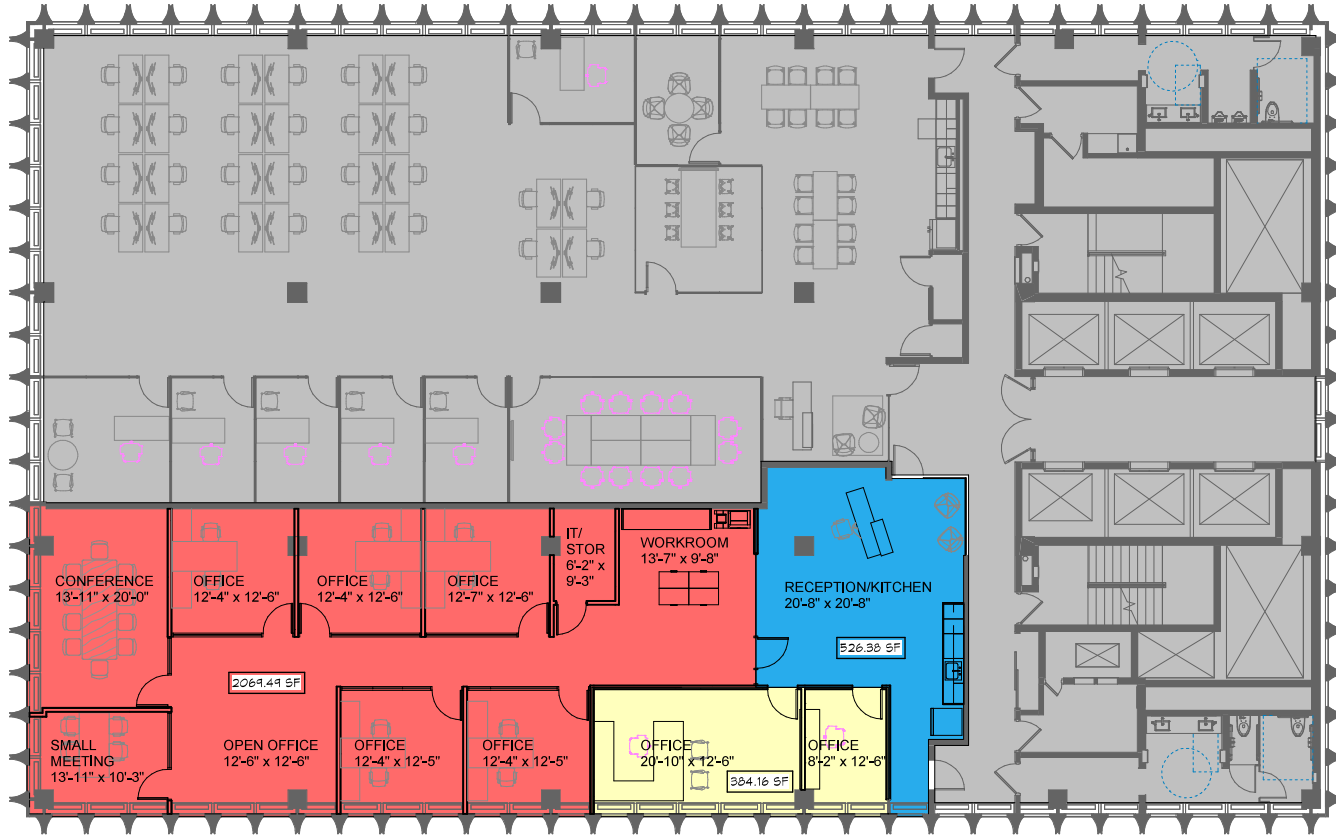

OSBORN370

370 Wabasha Street North, St Paul, MN 55102

7TH FLOOR - 3,610 SF

FOR MORE INFORMATION CONTACT:

TATE KROSSCHELL

612.260.2427
TATE.KROSSCHELL@TRANSWESTERN.COM

MIKE SALMEN

612.359.1660
MIKE.SALMEN@TRANSWESTERN.COM