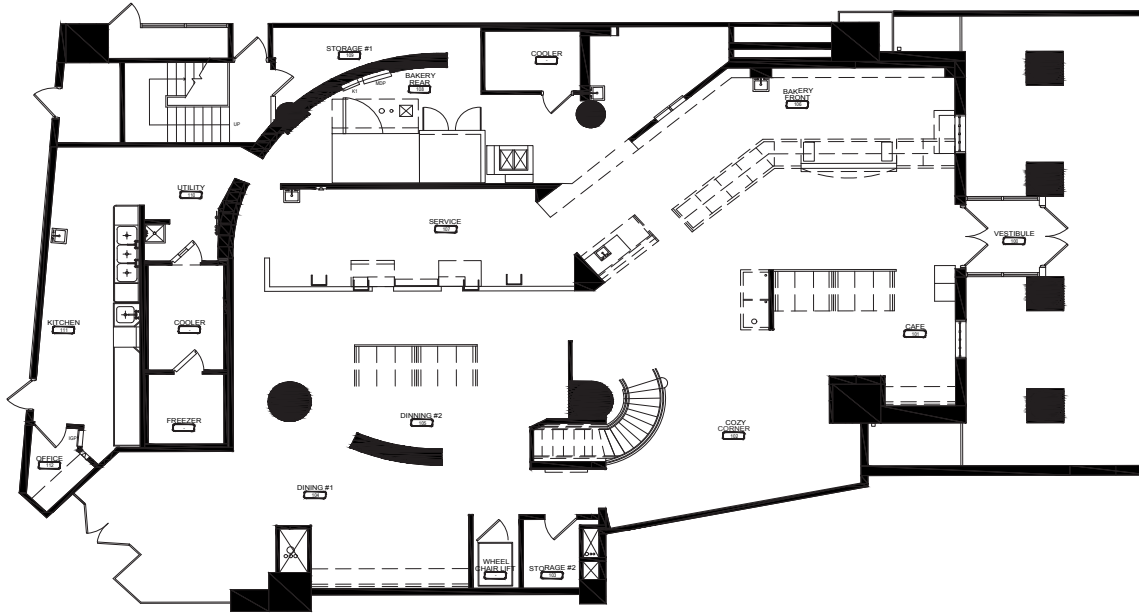

CREATE YOUR SPACE AT RSM PLAZA

TRINETTE WACKER

612.372.1230

trinette.wacker@transwestern.com

KATIE HOPP

612.372.1205

katie.hopp@transwestern.com

JOE BUCKINGHAM