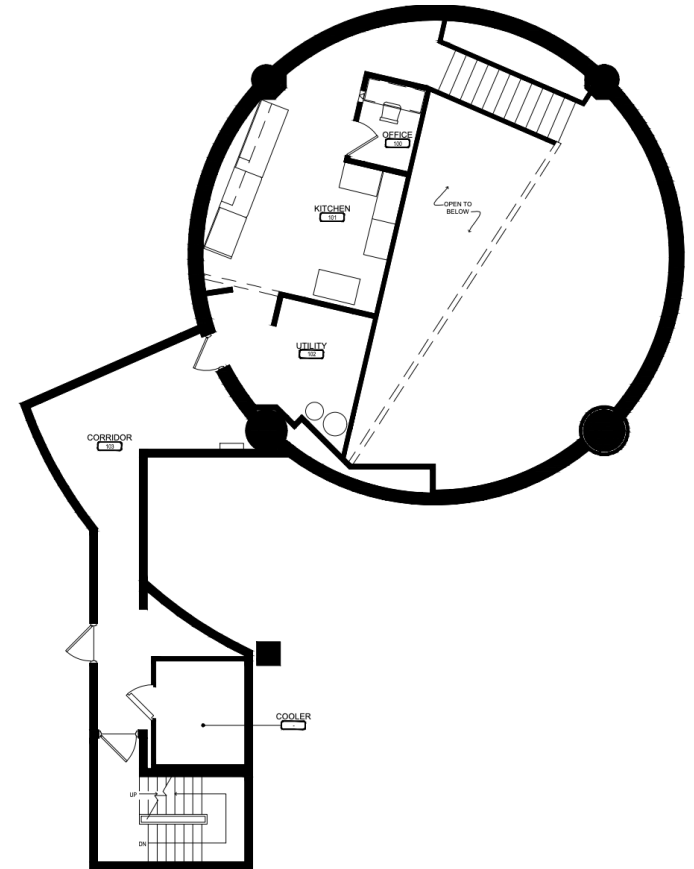

CREATE YOUR SPACE AT RSM PLAZA

TRINETTE WACKER

612.372.1230

trinette.wacker@transwestern.com

KATIE HOPP

612.372.1205

katie.hopp@transwestern.com

JOE BUCKINGHAM