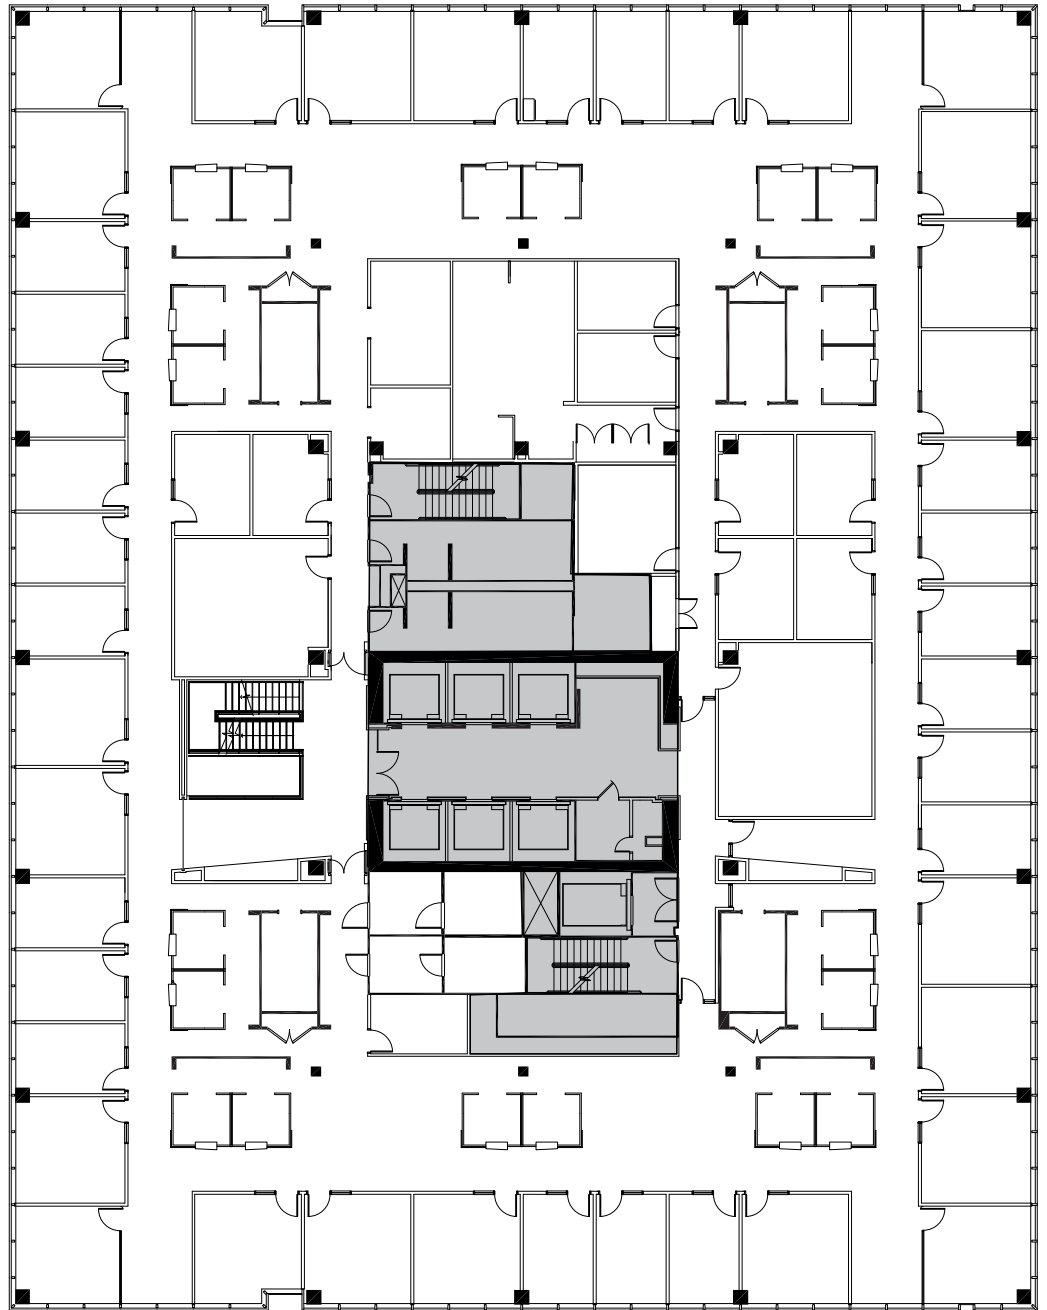

STE 3400

26,170 SF /// Existing Conditions

Suite Notes

51 Private Offices
22 Workstations
1 Kitchen
1 File/Storage Room

KATIE STEELE
312.881.7062

KATHLEEN BERTRAND
312.881.7046

MIKE WATTS
312.881.7013