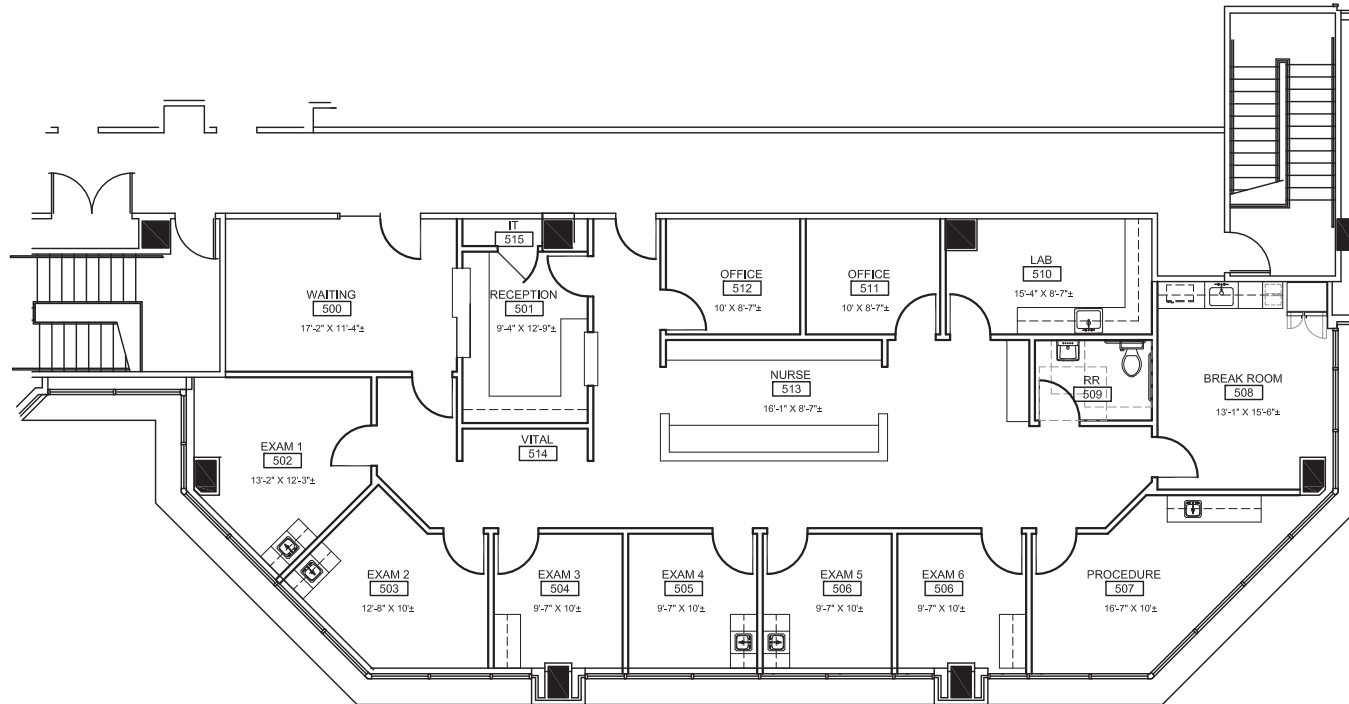

# Suite 5000

411 N. Washington Avenue, Dallas, Texas 75246

3,155 RSF

TRANSWESTERN REAL ESTATE SERVICES

**CHRIS LIPSCOMB**

214.237.5022

chris.lipscomb@transwestern.com

**LANEY DELIN**