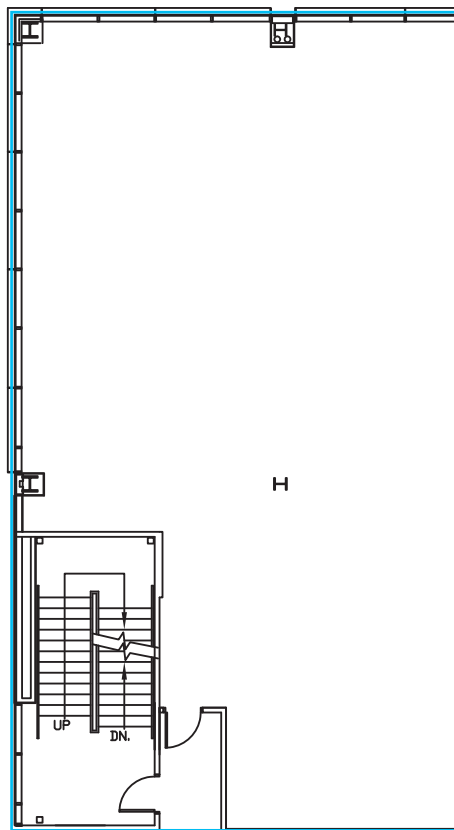

# MADISON SQUARE

## 250 SEVENTH

Suite 220 - 2,513 SF

2nd Floor Overall Plan

**MARK STRATZ**  
Senior Vice President  
602.882.4621  
mark.stratz@transwestern.com

**SCOTT BAUMGARTEN**  
Senior Vice President  
602.300.8660  
scott.baumgarten@transwestern.com