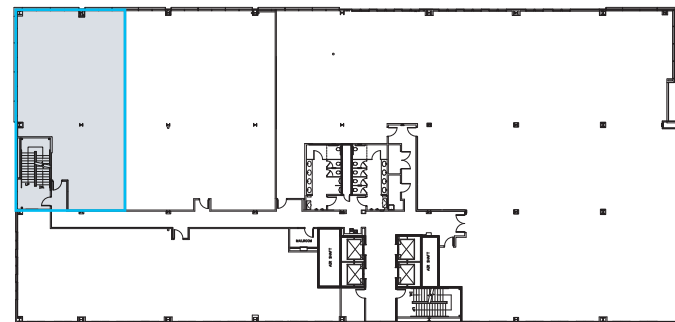

# MADISON SQUARE

## 250 SEVENTH

Suite 220 - 2,513 SF

2nd Floor Overall Plan

**MARK STRATZ**  
Senior Vice President  
602.882.4621  
mark.stratz@transwestern.com

**SCOTT BAUMGARTEN**  
Senior Vice President  
602.300.8660  
scott.baumgarten@transwestern.com