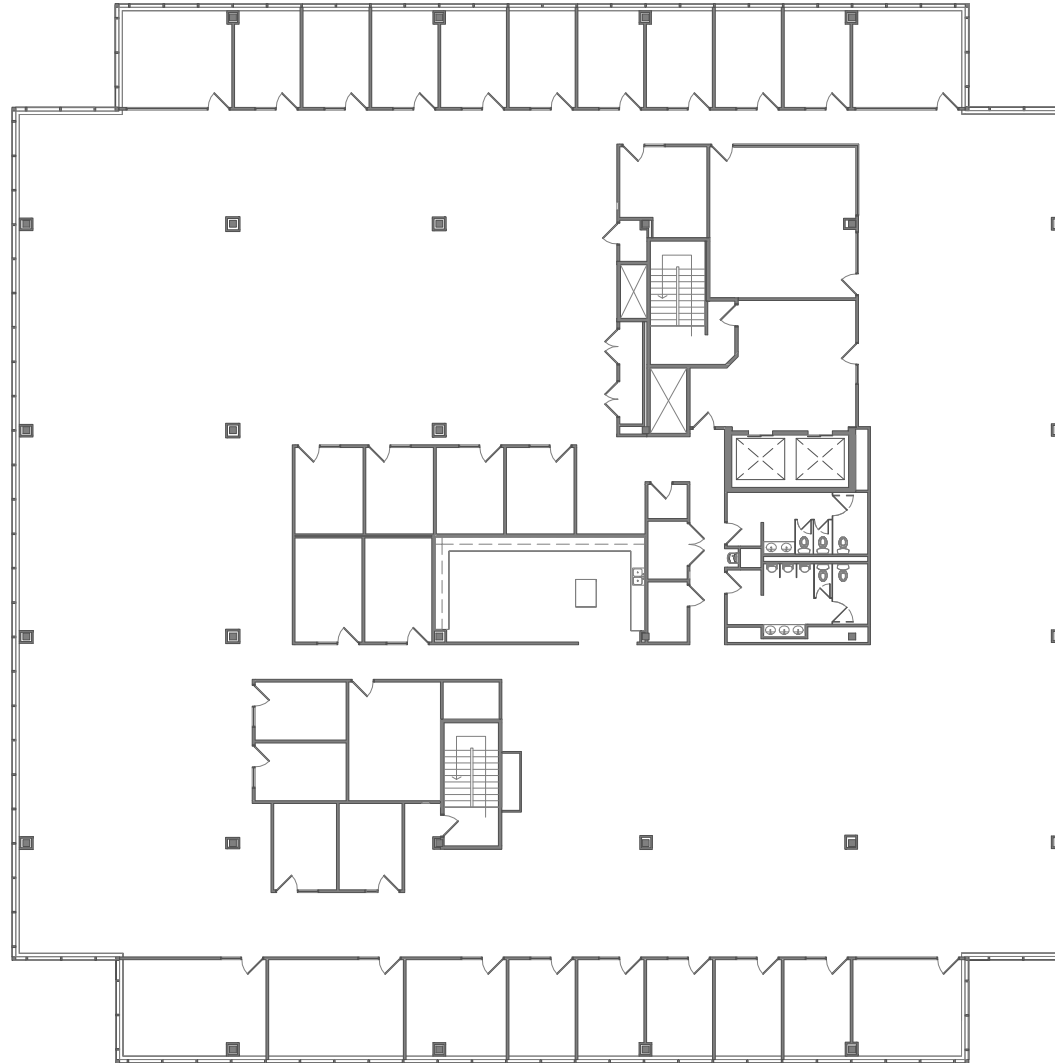

# ROSEDALE CORPORATE PLAZA

4TH FLOOR  
25,251 SF

FRANK RICHIE  
612.359.1674  
frank.richie@transwestern.com

ERIC RAPP, SIOR  
612.359.1635  
eric.rapp@transwestern.com