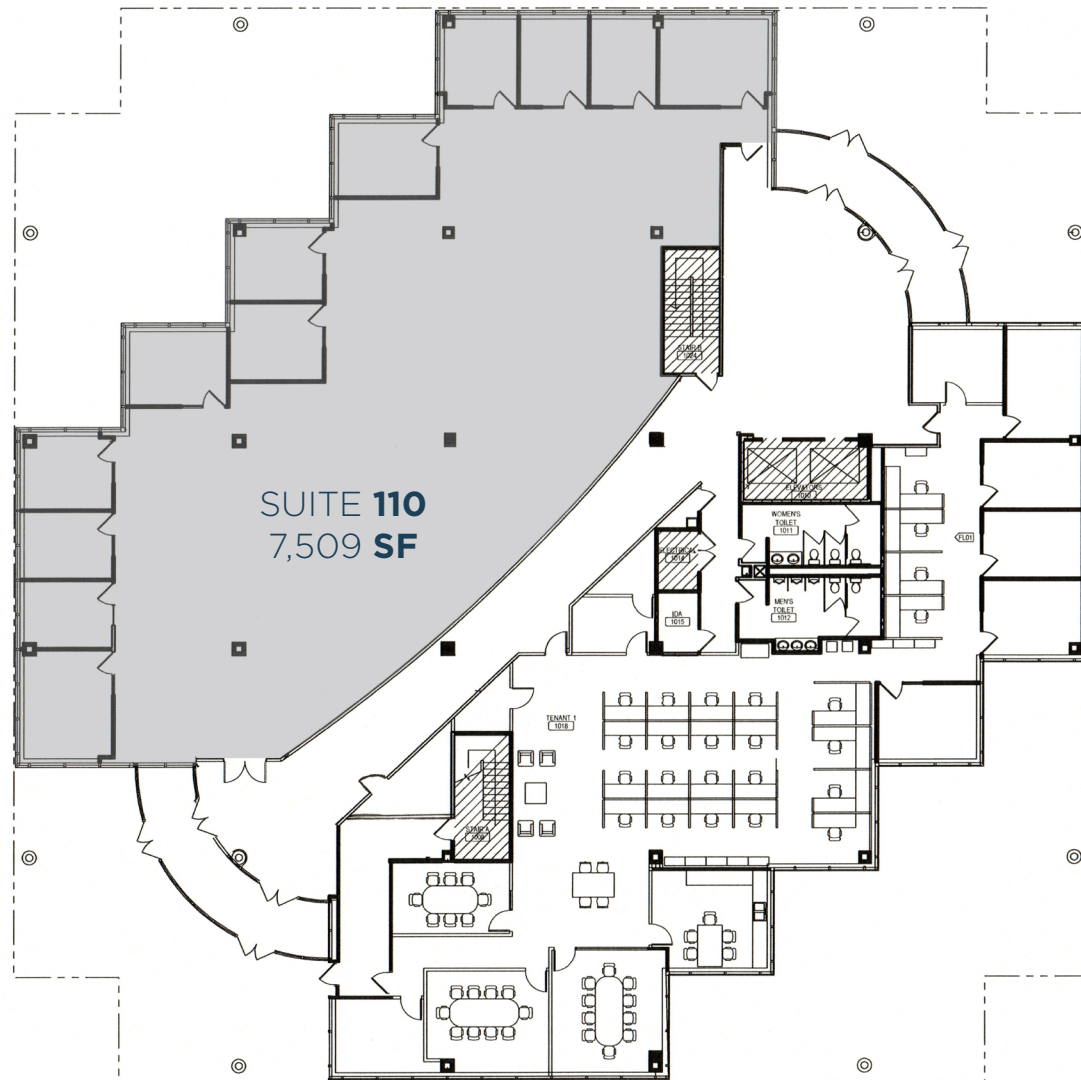

ROSEDALE CORPORATE PLAZA

FRANK RICHIE
612.359.1674
frank.richie@transwestern.com

ERIC RAPP, SIOR
612.359.1635
eric.rapp@transwestern.com