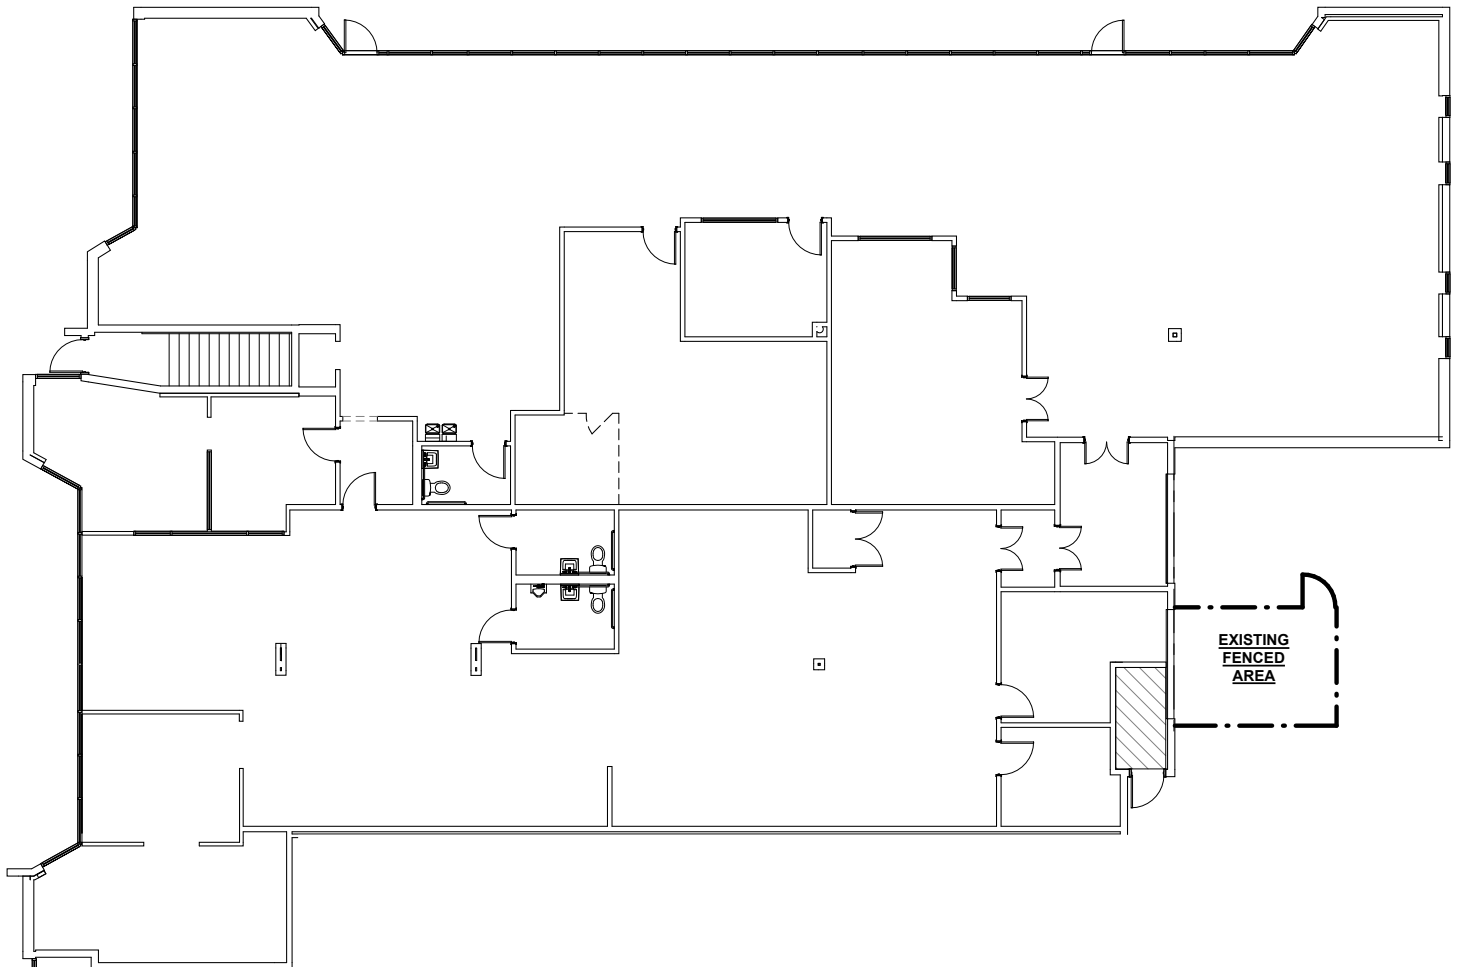

KIRBY INTERCHANGE LIFE SCIENCE PARK

8864-8888 Interchange Drive | Houston, TX 77054

Building D1
Suite 8901 - 8,301 SF

Leasing Information:

Chris Boyd
713.272.1268
Chris.Boyd@transwestern.com

Christian Connell
713.231.1588
Christian.Connell@transwestern.com