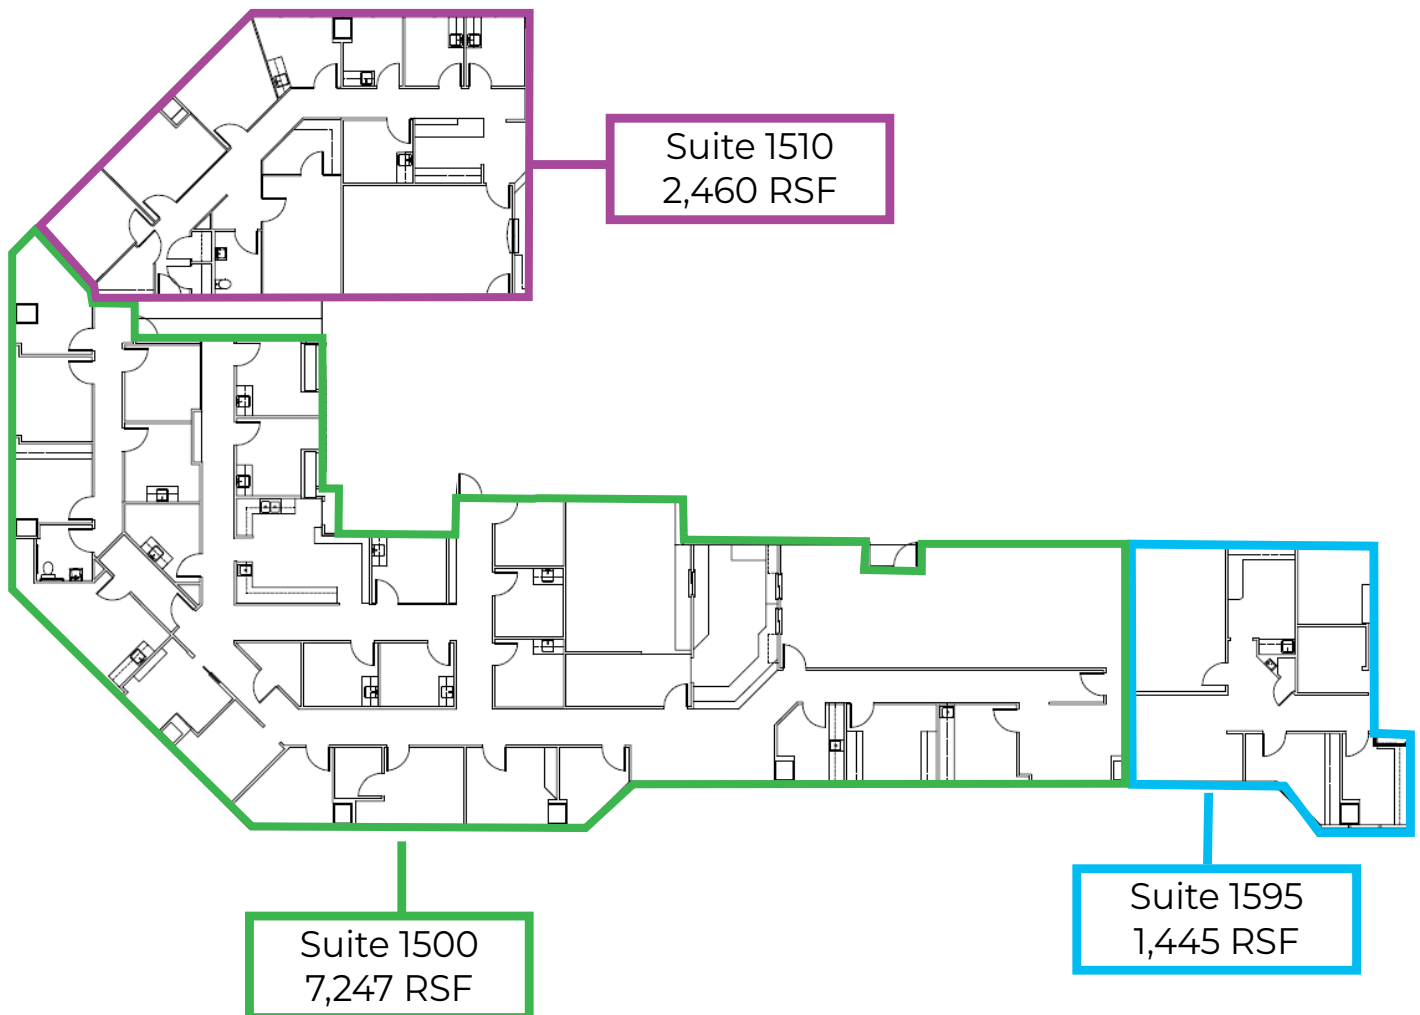

# Fannin Tower

6624 Fannin St. | Houston, TX 77030

Floor Plan | Suite 1500+1510+1595 | 11,152 Contiguous RSF

TRANSWESTERN

REAL ESTATE  
SERVICES