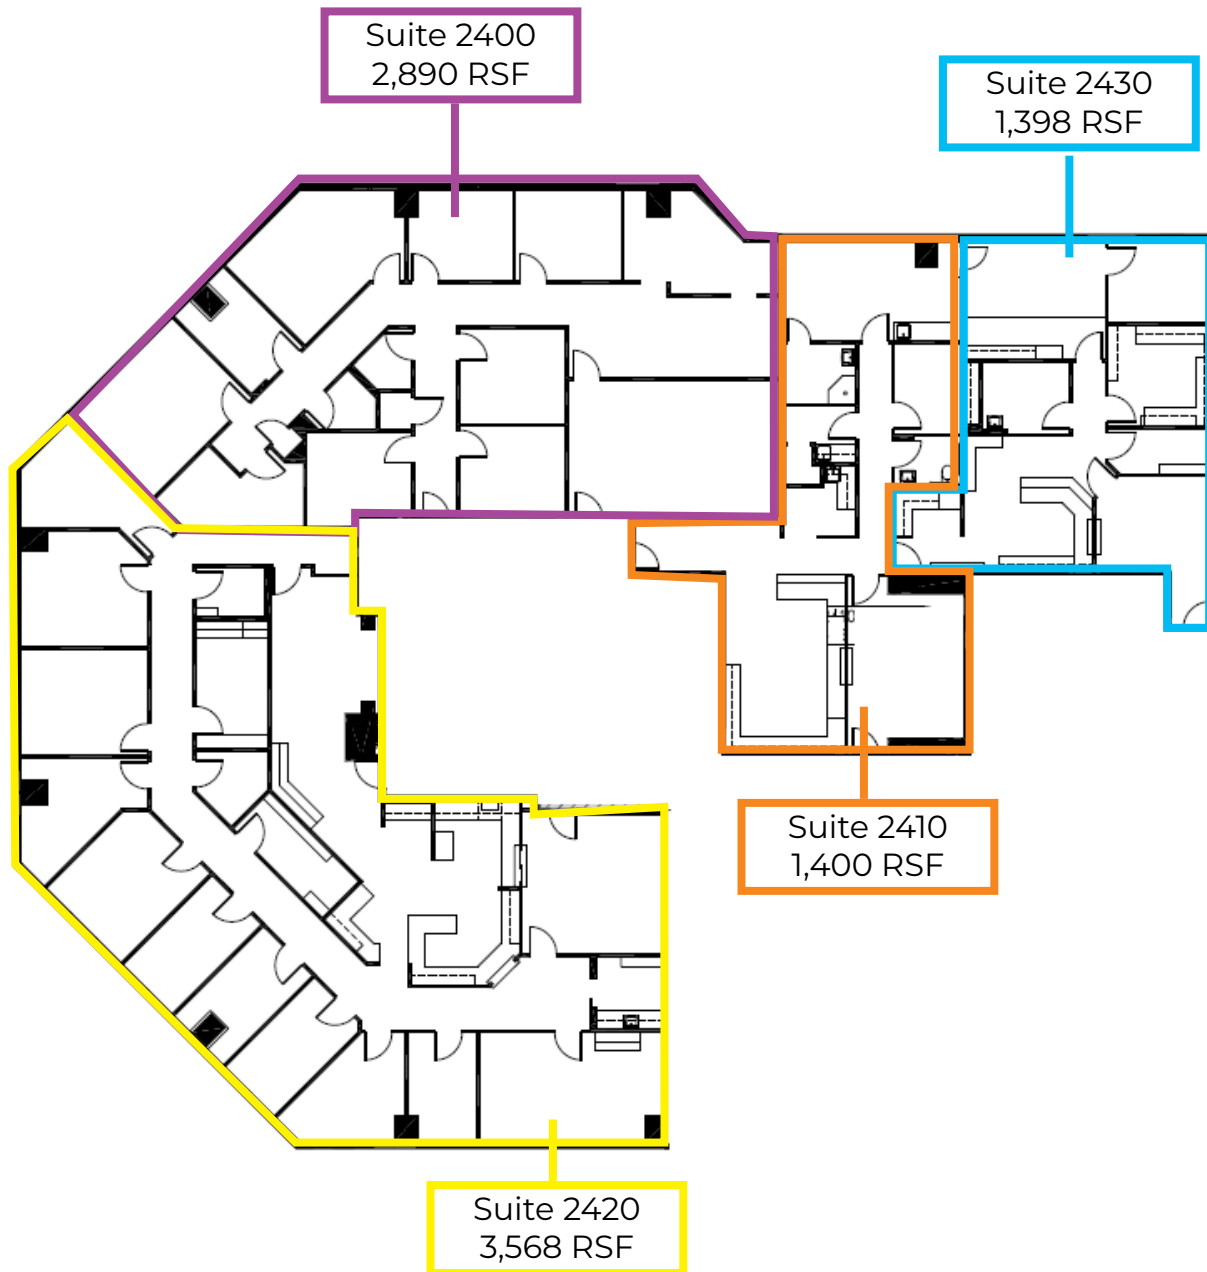

Fannin Tower

6624 Fannin St. | Houston, TX 77030

Floor Plan | Suite 2400 | 9,734 Contiguous RSF

TRANSWESTERN

REAL ESTATE
SERVICES

Leasing Information:

Ashley Cassel Byrd | SVP

713.490.3785