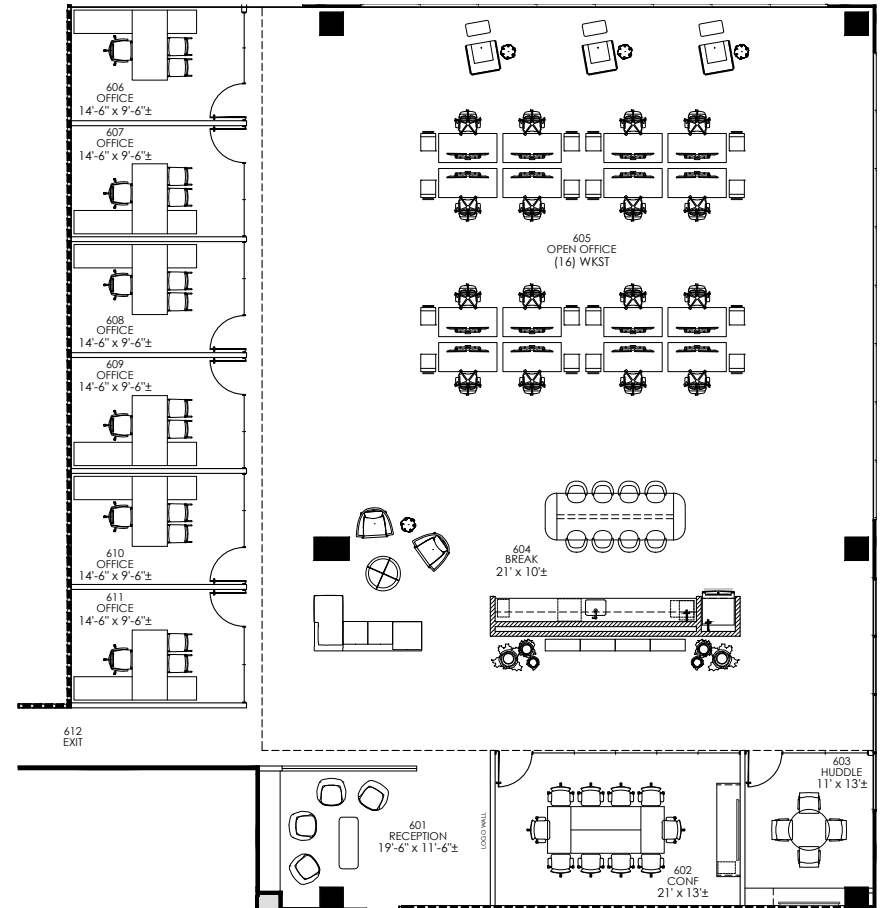

THE CAPITAL

DESIGN DISTRICT

CONCEPT PLAN

SUITE 650

6,782 SF

FIRST OF
ITS KIND

Paul Wittorf
214.446.4512
paul.wittorf@transwestern.com

Laney Delin
214.237.5020
laney.delin@transwestern.com