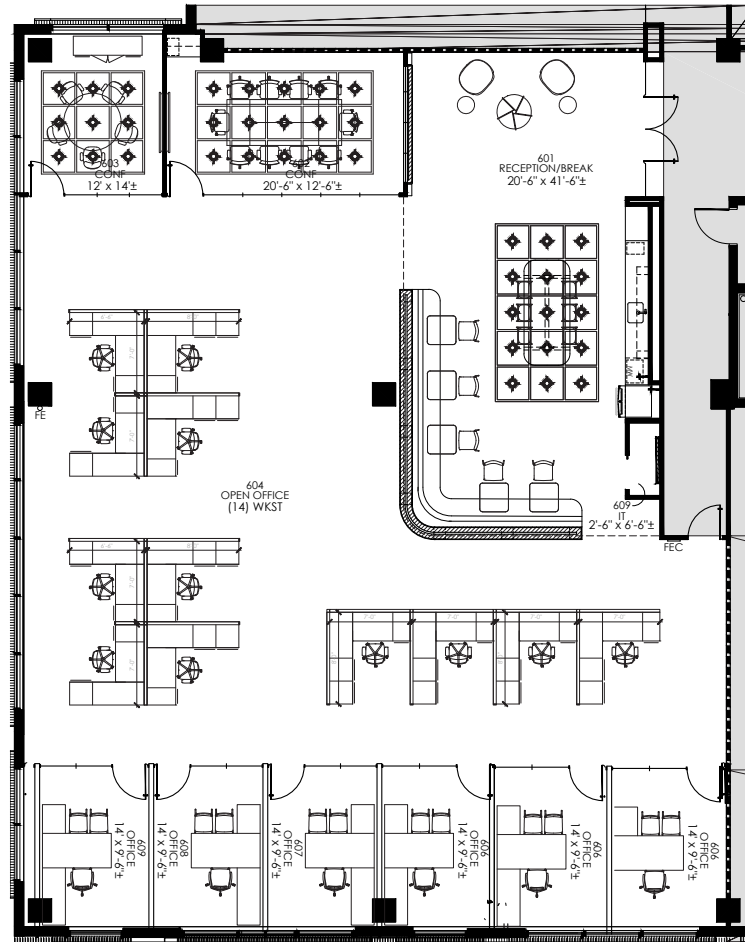

THE CAPITAL
DESIGN DISTRICT

SPEC SUITE

SUITE 690

6,090 SF

**FIRST OF
ITS KIND**

1333 OAK LAWN AVE, DALLAS, TX 75207

Paul Wittorf
214.446.4512
paul.wittorf@transwestern.com

Kim Brooks
972.361.1122
kim.brooks@transwestern.com