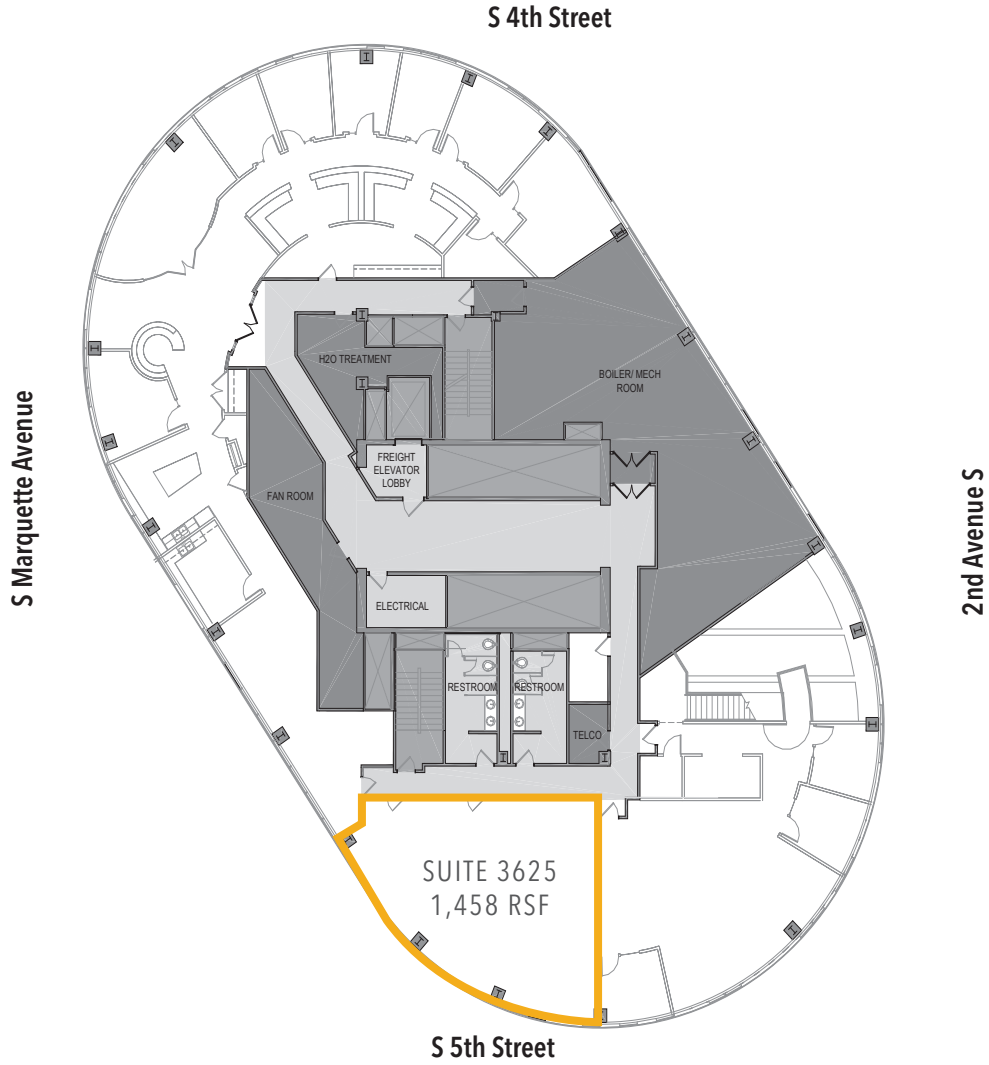

# FIFTH STREET TOWERS

36TH FLOOR | TOWER 150 | 1,458 RSF

**REED CHRISTIANSON, SIOR**  
612.359.1610  
reed.christianson@transwestern.com

**MORGAN KANE**  
612.359.1630  
morgan.kane@transwestern.com

 **TRANSWESTERN**