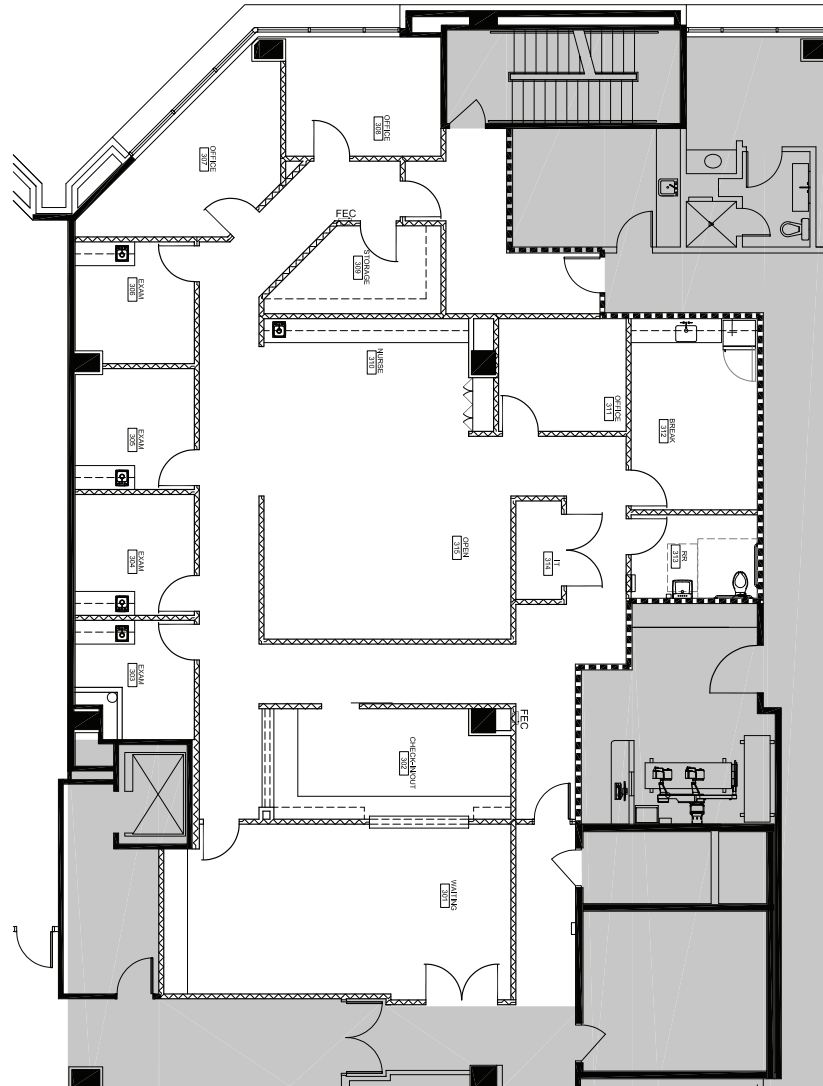

# Suite 3300

411 N. Washington Avenue, Dallas, Texas 75246

3,712 RSF

 TRANSWESTERN REAL ESTATE SERVICES

**CHRIS LIPSCOMB**

214.237.5022

[chris.lipscomb@transwestern.com](mailto:chris.lipscomb@transwestern.com)