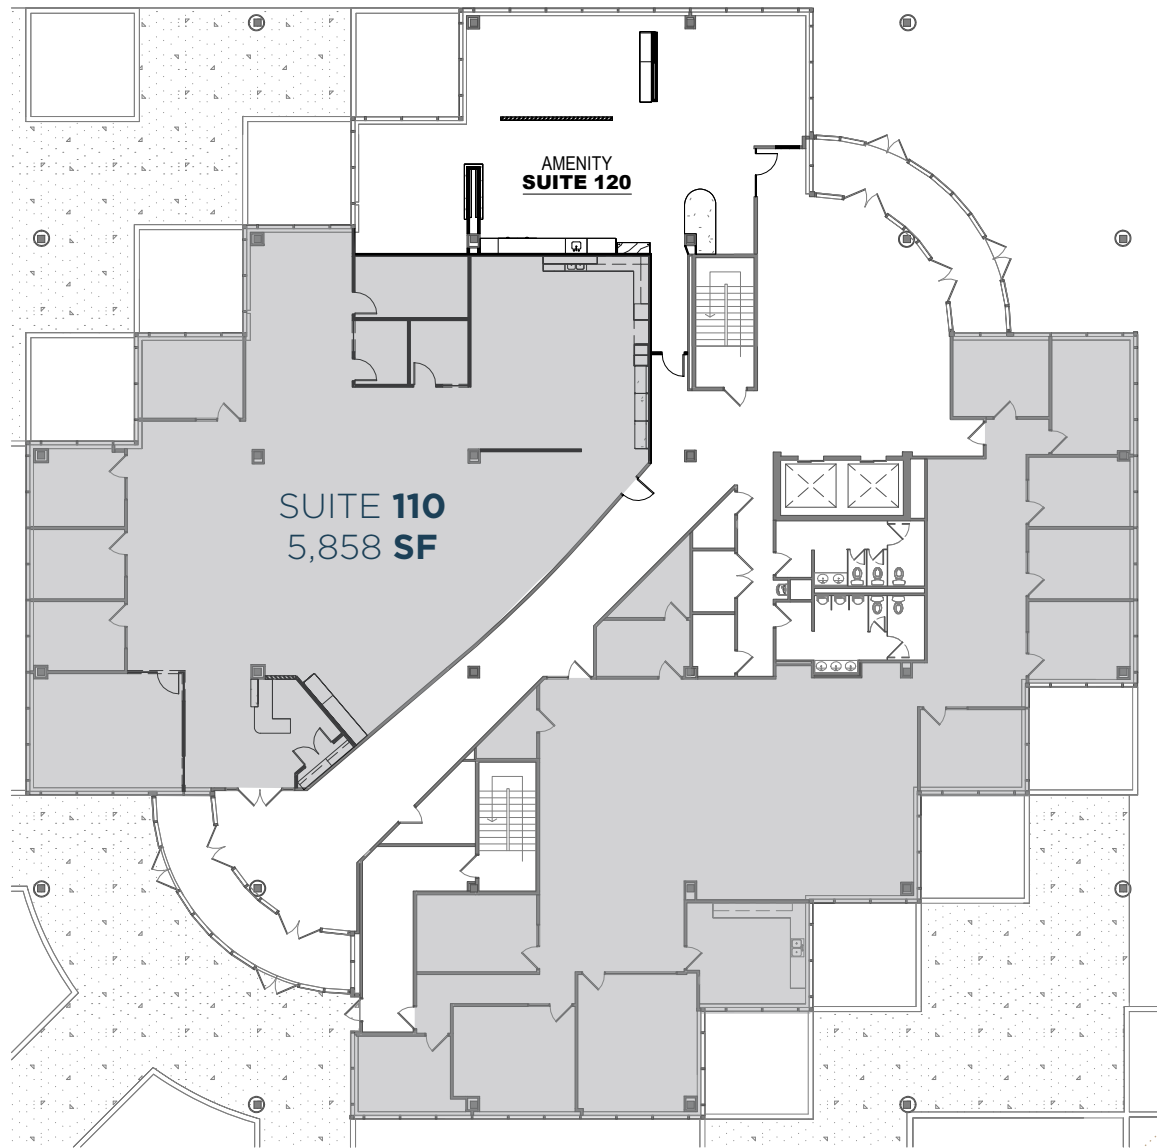

ROSEDALE CORPORATE PLAZA

FRANK RICHIE
612.359.1674
frank.richie@transwestern.com

ERIC RAPP, SIOR
612.359.1635
eric.rapp@transwestern.com