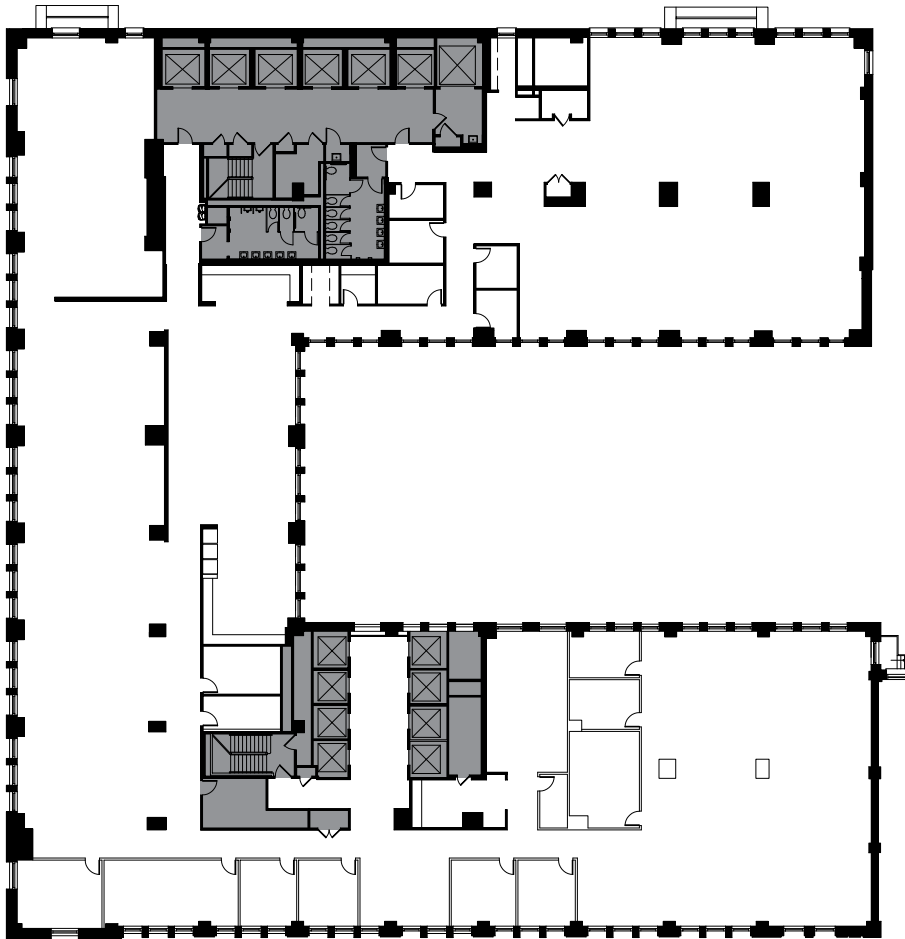

THE NATIONAL

1 2 5 S. C L A R K

SUITE 1400

29,016 RSF

Contact Us Today

312.881.7046

Eric Myers, Kathleen Bertrand &
John Nelson

 TRANSWESTERN REAL ESTATE SERVICES