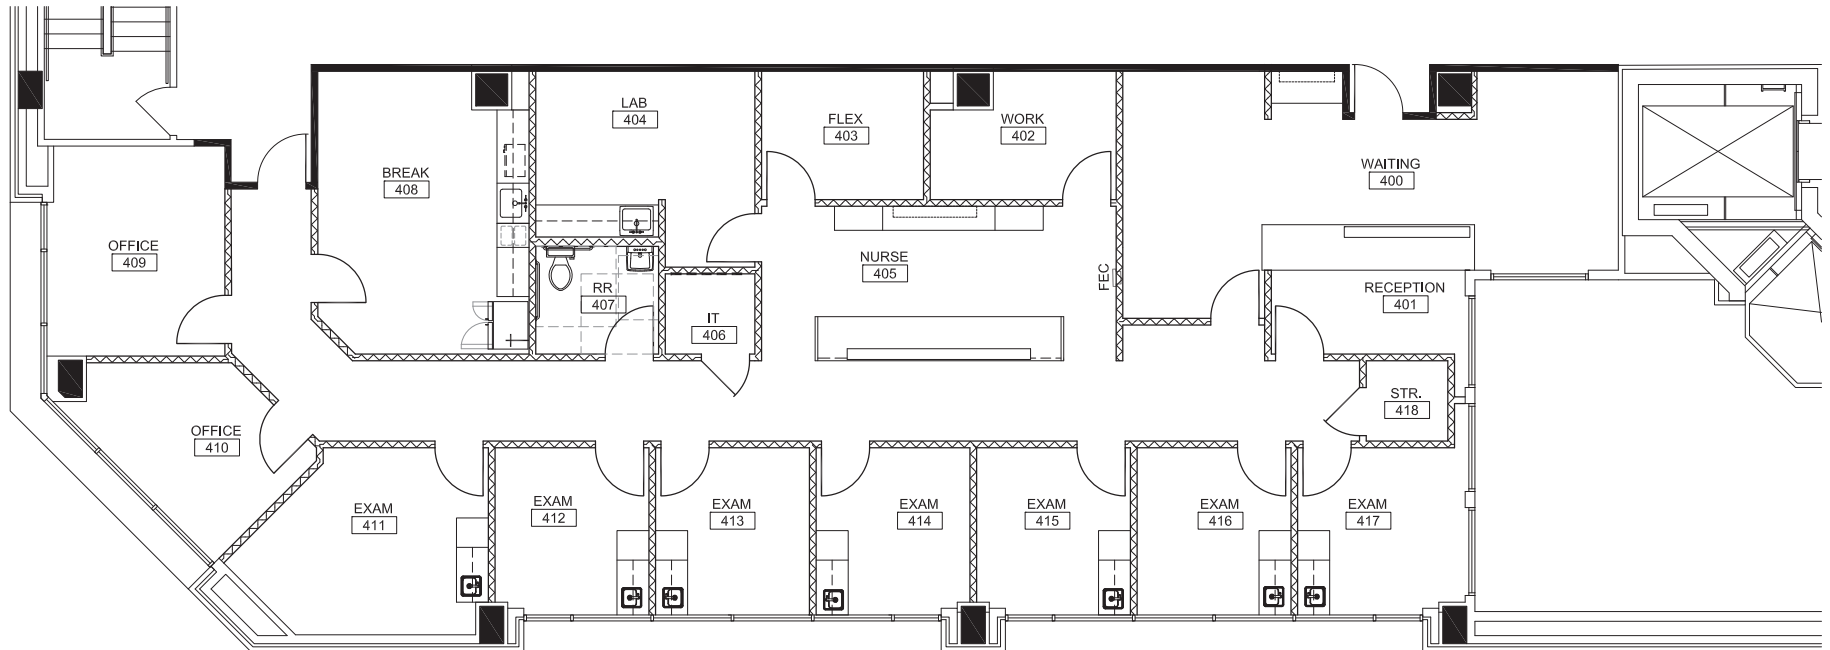

Suite 4100

411 N. Washington Avenue, Dallas, Texas 75246

3,867 RSF

TRANSWESTERN REAL ESTATE SERVICES

CHRIS LIPSCOMB

214.237.5022

chris.lipscomb@transwestern.com

LANEY DELIN