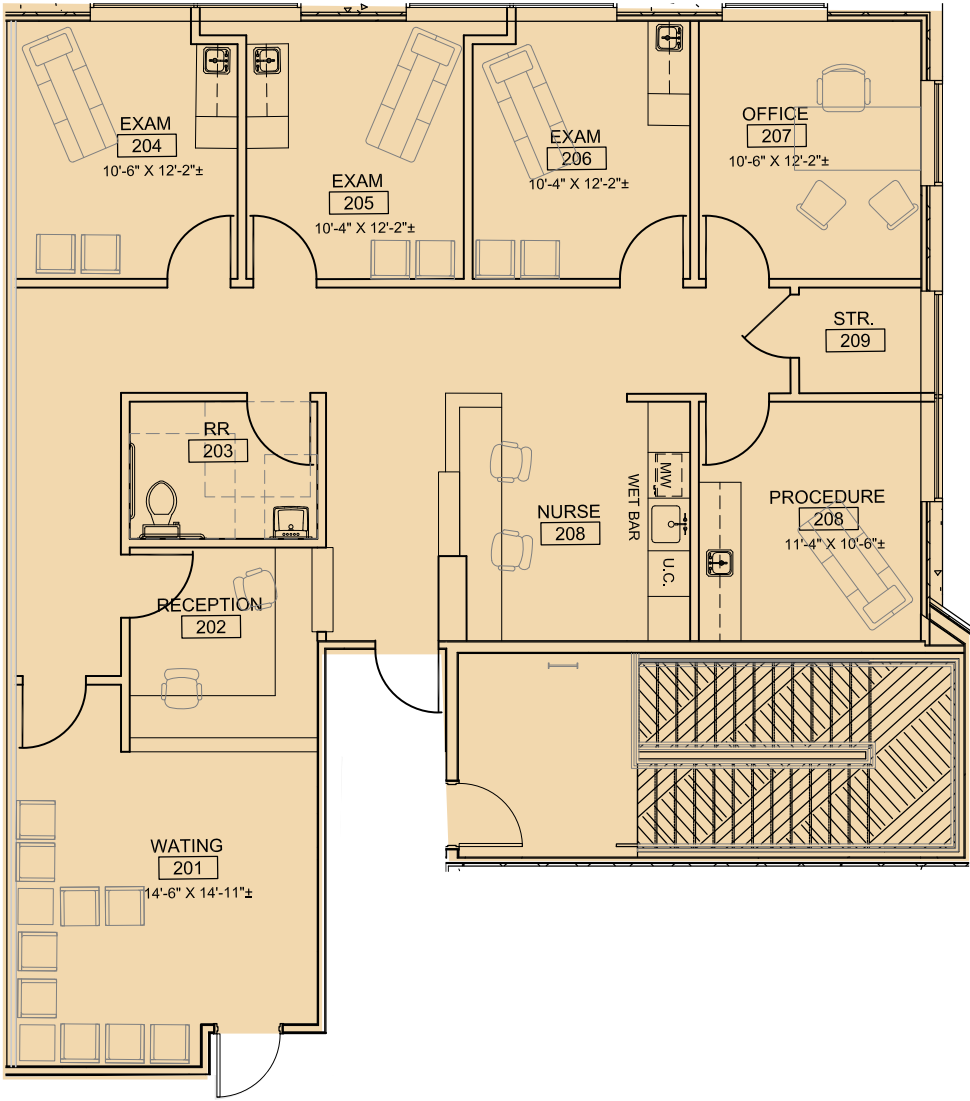

# CONCEPT FLOORPLAN

**SUITE 206**

1,612 RSF

KEY PLAN