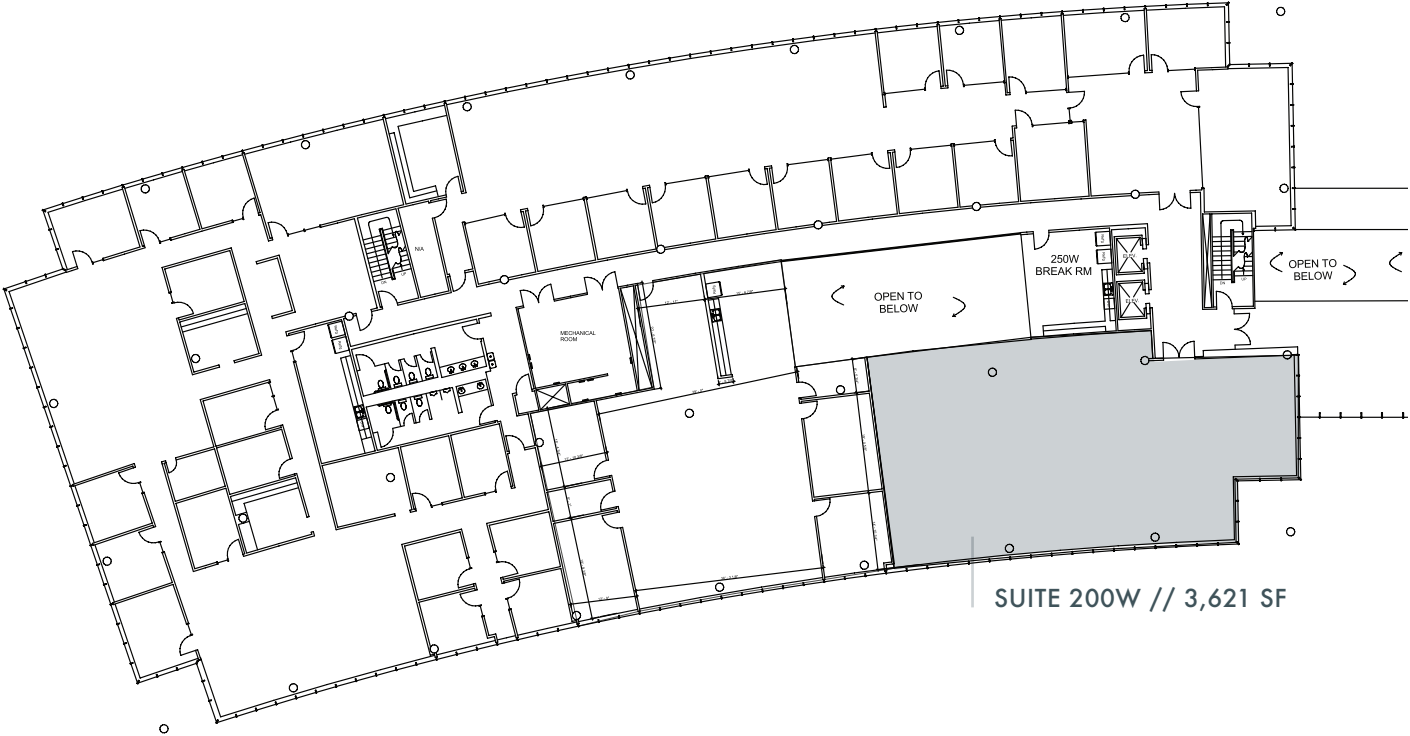

# Suite 200W // 3,621 SF

CONTIGUOUS UP TO 7,437 SF

SUITE 200W // 3,621 SF

2ND FLOOR