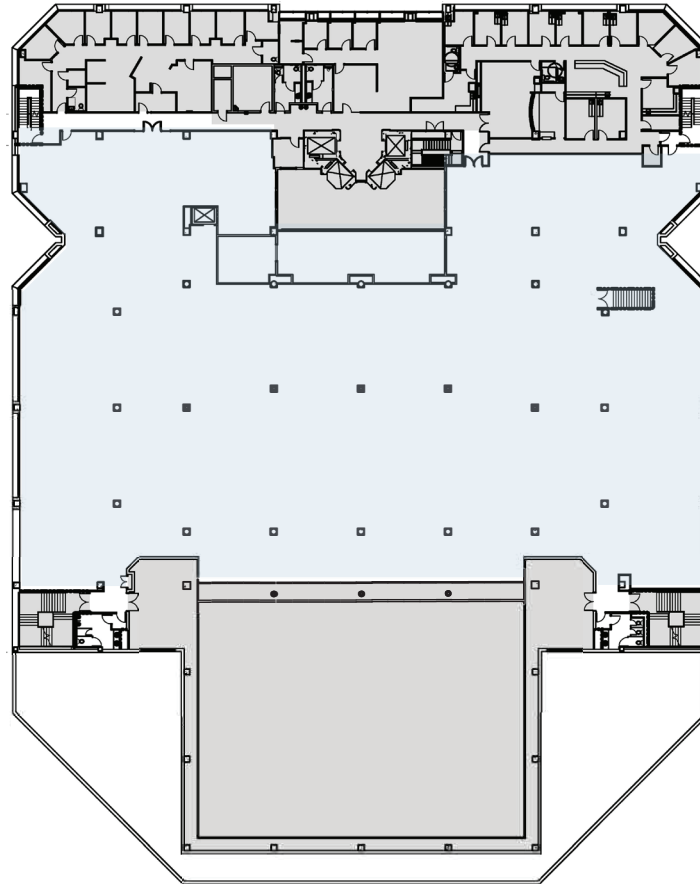

# Suite 2000

411 N. Washington Avenue, Dallas, Texas 75246

approx. 36,967 RSF

 TRANSWESTERN REAL ESTATE SERVICES

**CHRIS LIPSCOMB**

214.237.5022

[chris.lipscomb@transwestern.com](mailto:chris.lipscomb@transwestern.com)