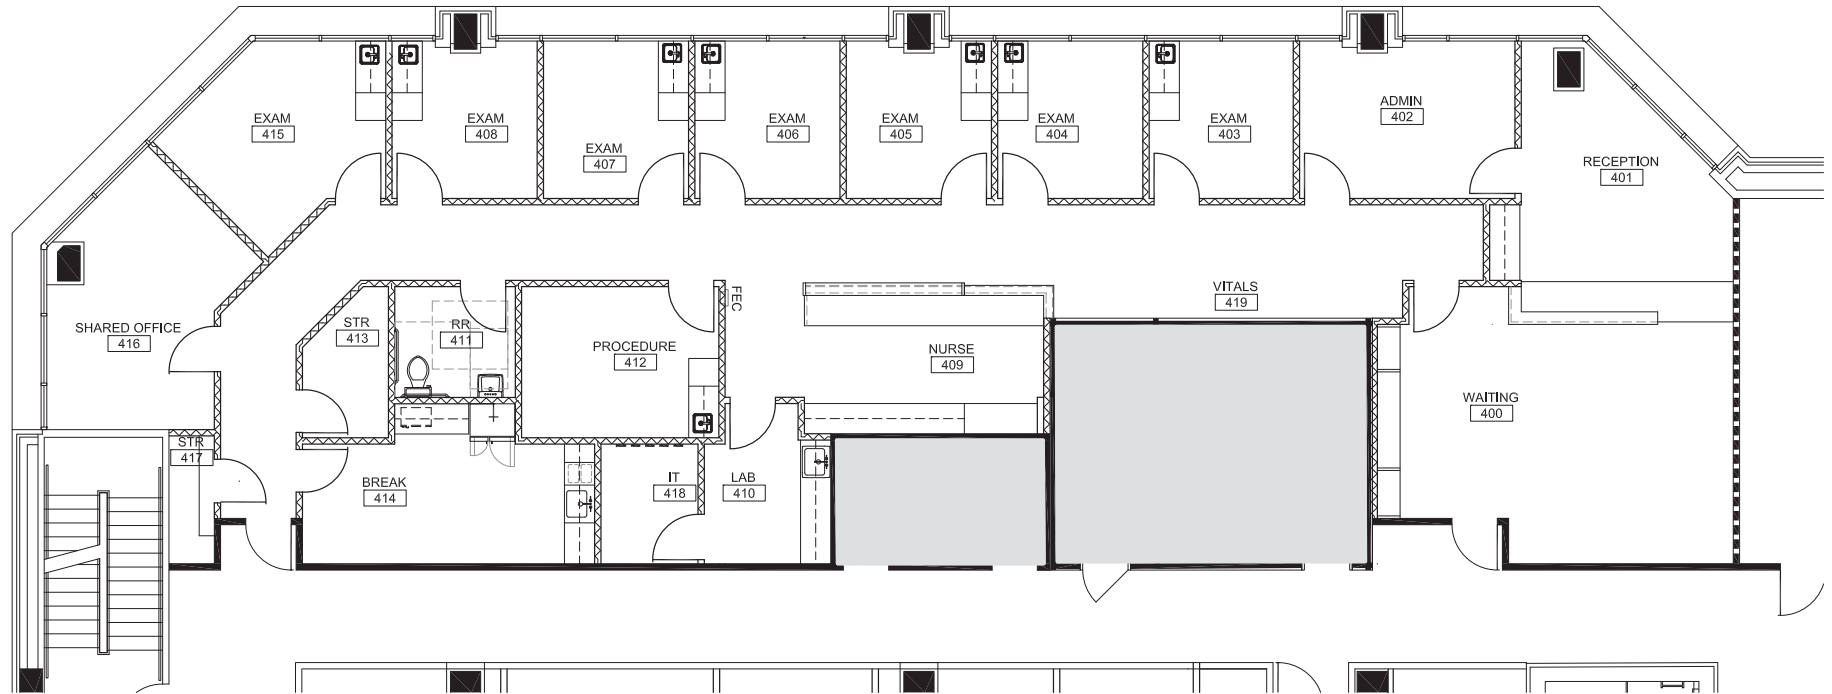

# Suite 4200

411 N. Washington Avenue, Dallas, Texas 75246

4,123 RSF

TRANSWESTERN REAL ESTATE SERVICES

**CHRIS LIPSCOMB**

214.237.5022

chris.lipscomb@transwestern.com

**LANEY DELIN**