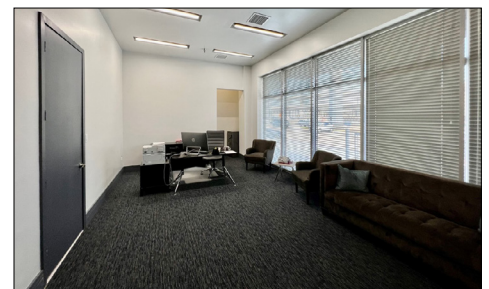

4950 TERMINAL STREET

4950 Terminal Street | Bellaire, Texas 77041

Space 1 3,500 SF

Leasing Information:

Christian Connell
713.231.1588
Christian.Connell@transwestern.com

Justin Brasell
713.231.1595
Justin.Brasell@transwestern.com