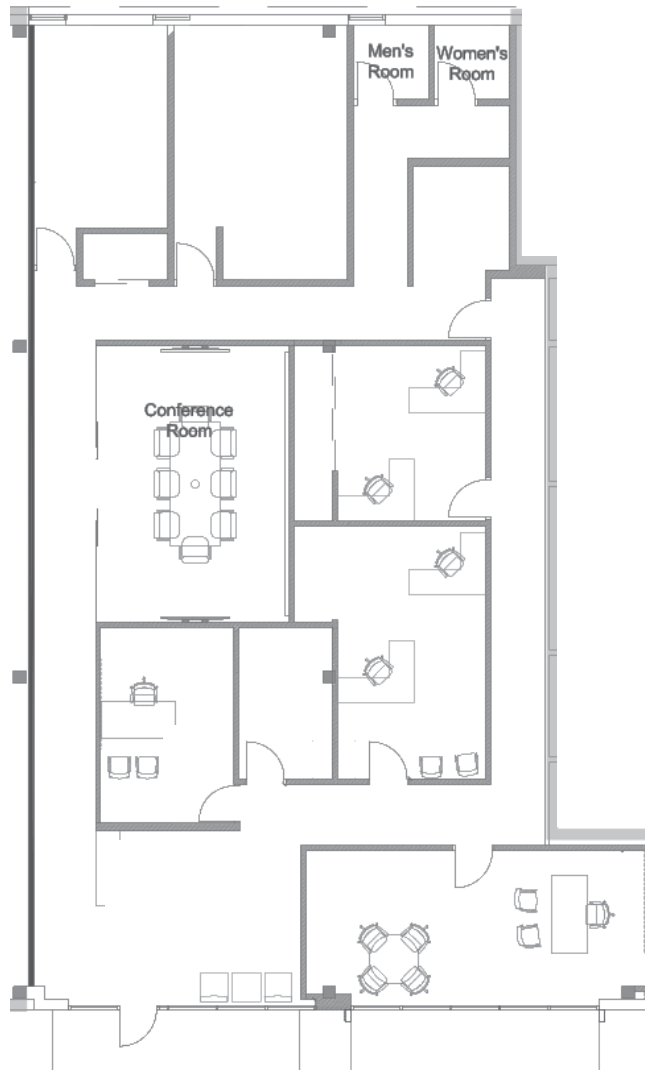

4950 TERMINAL STREET

4950 Terminal Street | Bellaire, Texas 77041

Space 1 3,500 SF

Leasing Information:

Christian Connell
713.231.1588
Christian.Connell@transwestern.com

Justin Brasell
713.231.1595
Justin.Brasell@transwestern.com