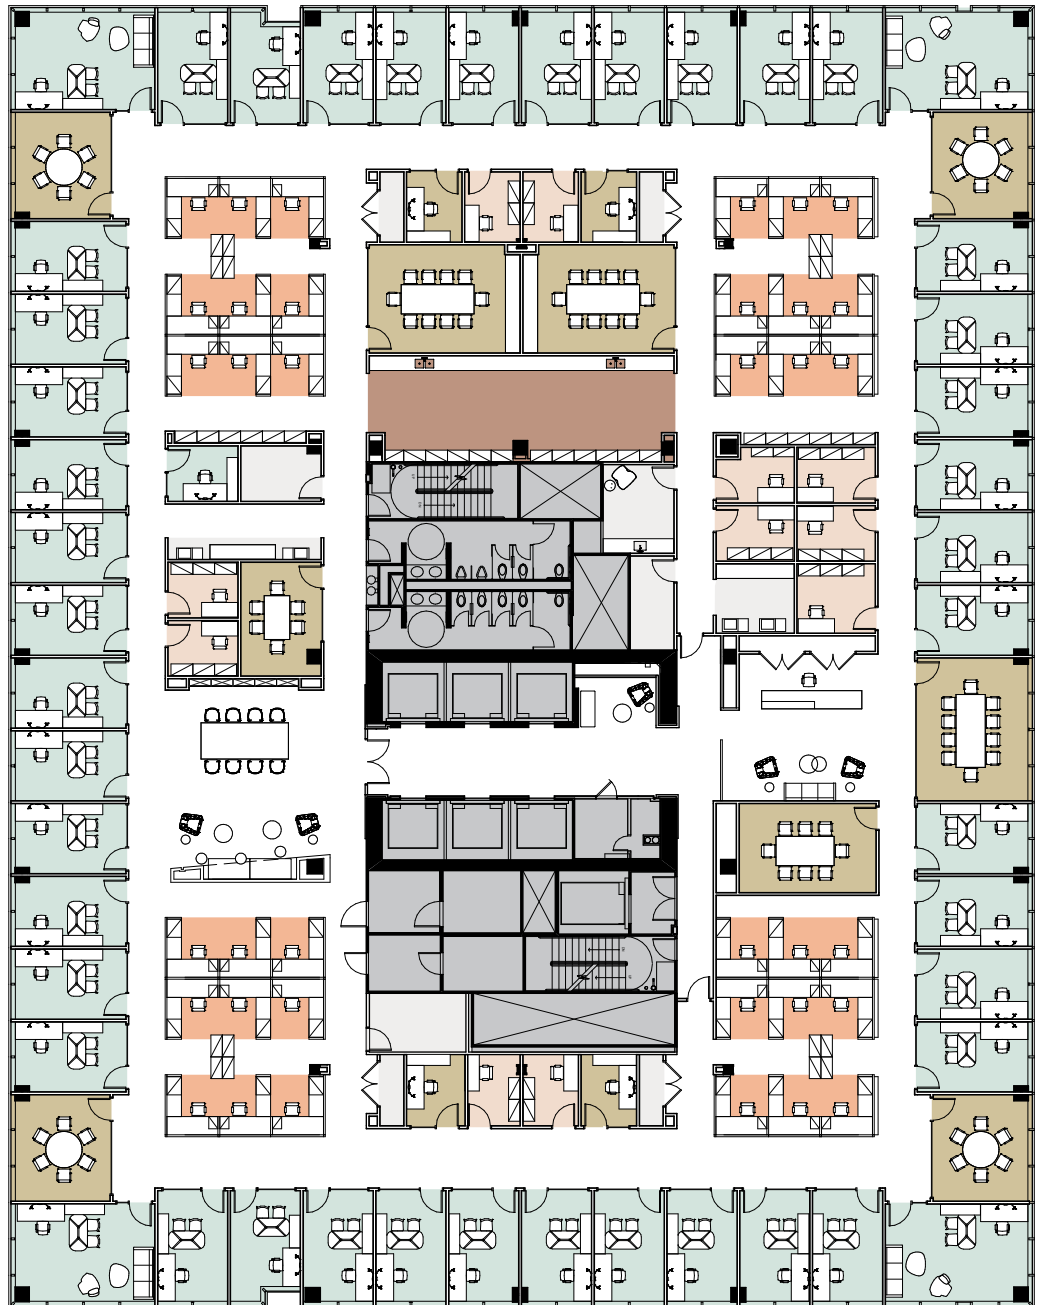

STE 3600

26,126 SF /// Conceptual Universal Office Plan

Suite Notes

- 1 Reception
- 42 Private Offices
- 4 Executive Private Offices
- 36 Workstations
- 11 Case Rooms
- 13 Meeting Spaces
- 11 Support Spaces
- 1 Kitchen
- 1 Wellness Room