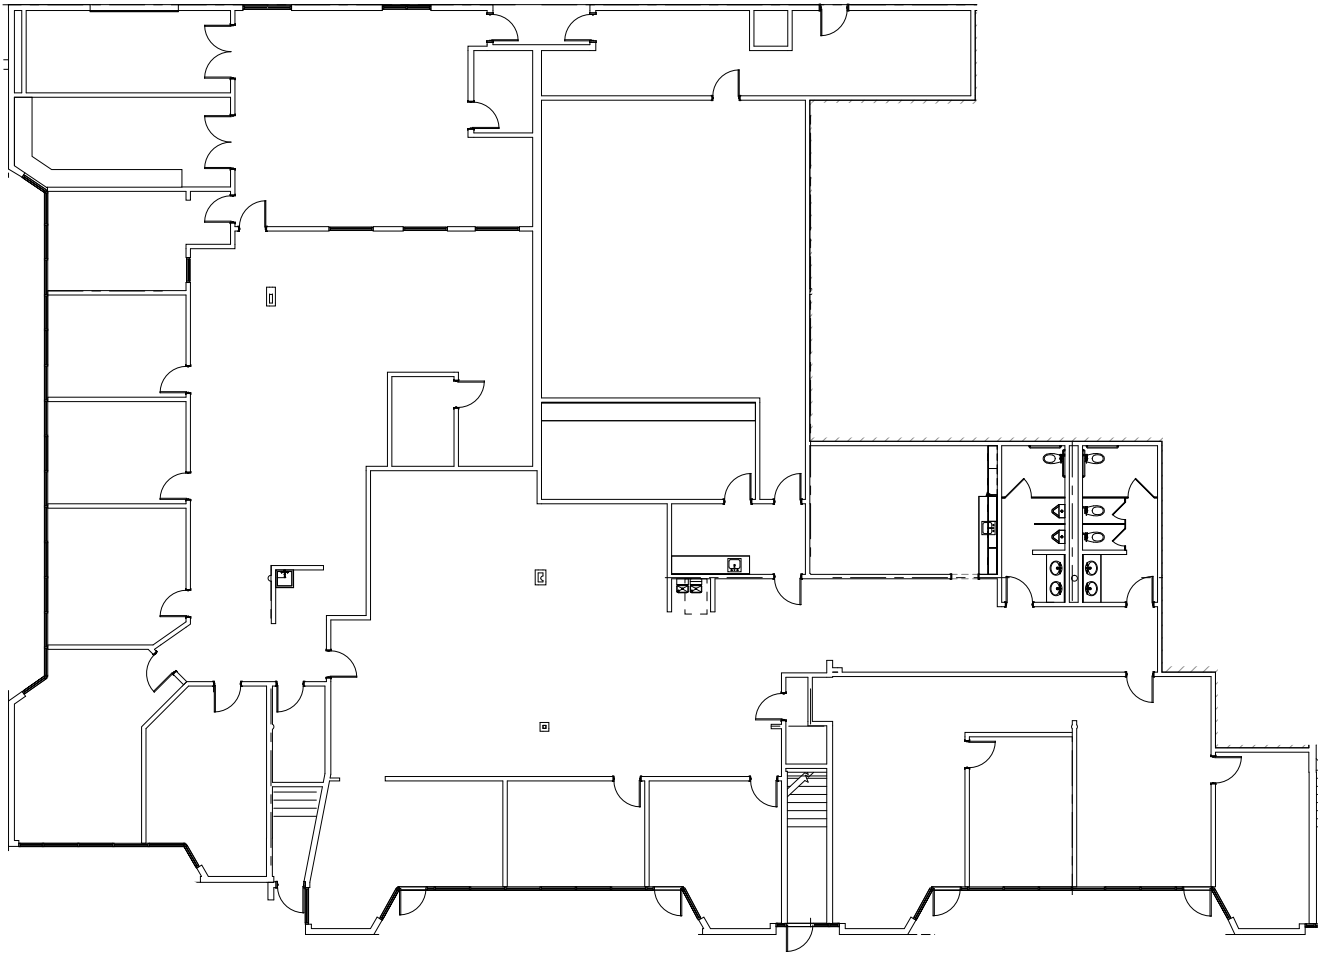

KIRBY INTERCHANGE LIFE SCIENCE PARK

8864-8888 Interchange Drive | Houston, TX 77054

Building D2
Suite 8955 - 11,968 SF

Leasing Information:

Chris Boyd
713.272.1268
Chris.Boyd@transwestern.com

Christian Connell
713.231.1588
Christian.Connell@transwestern.com