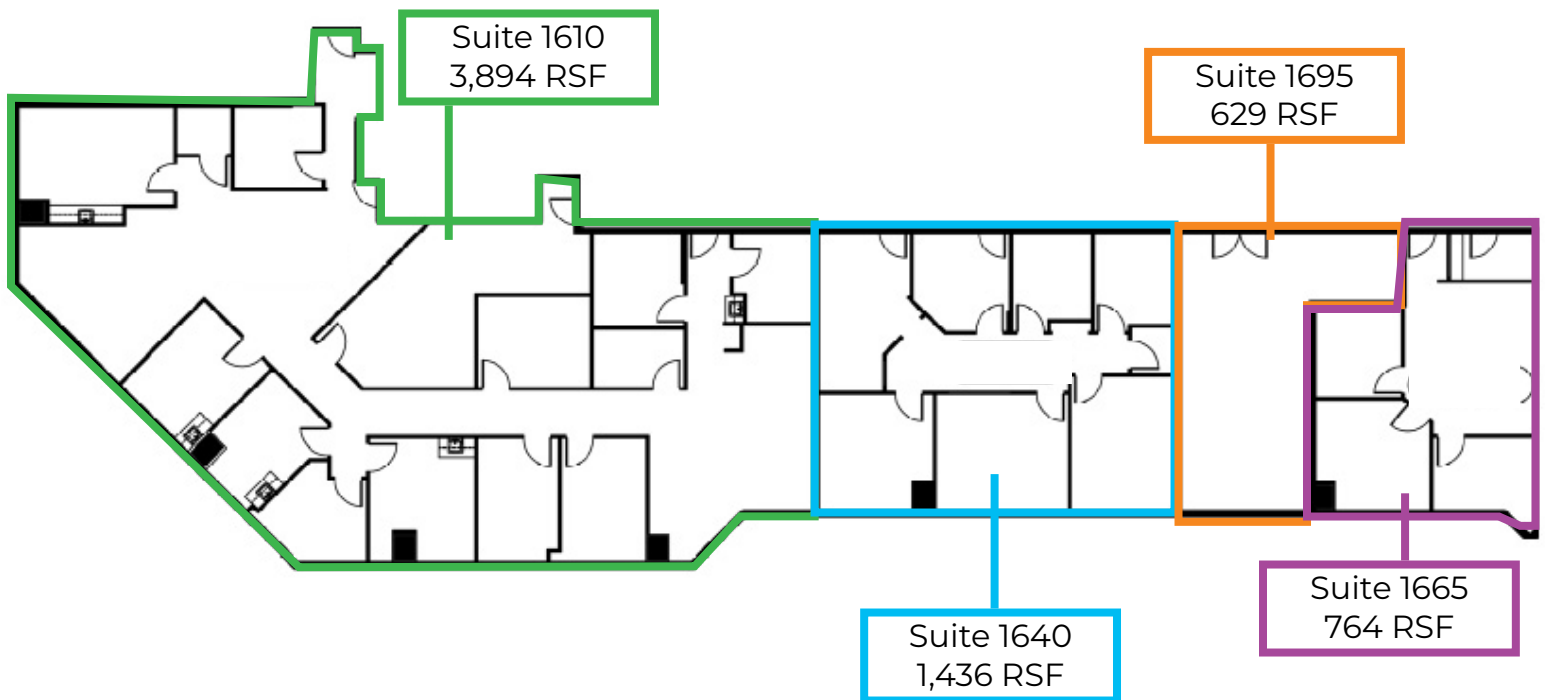

Fannin Tower

6624 Fannin St. | Houston, TX 77030

Floor Plan | Suite 1600 | 6,723 Contiguous RSF

TRANSWESTERN

REAL ESTATE
SERVICES

Leasing Information:

Ashley Cassel Byrd | SVP

713.490.3785