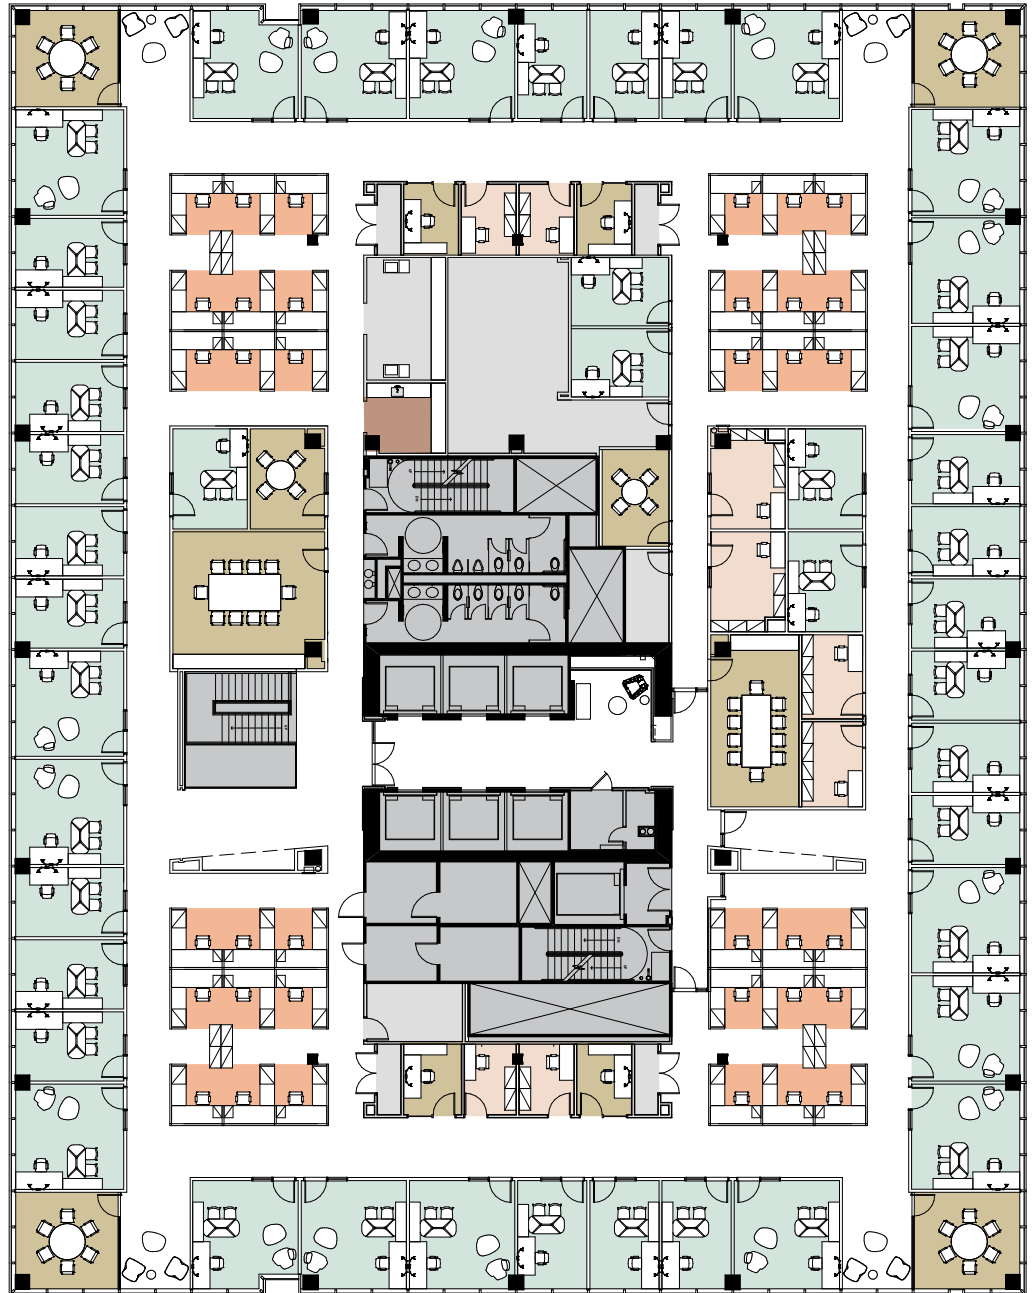

STE 3600

26,126 SF /// Conceptual Plan

Suite Notes

- 42 Private Offices
- 18 Executive Private Offices
- 36 Workstations
- 8 Case Rooms
- 12 Meeting Spaces
- 9 Support Spaces
- 1 File Room
- 1 Kitchen

KATIE STEELE
312.881.7062