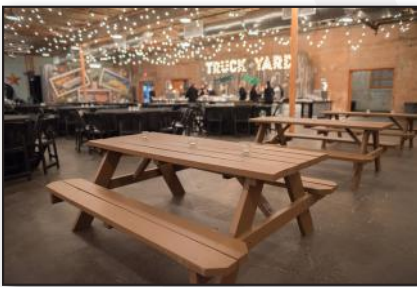

## BANQUET TABLES

**4' Banquet Table**  
(RT016)

**6' Banquet Table**  
(RT003)

**8' Banquet Table**  
(RT002)

**6'x24" Banquet Table**  
(RT017)

**8'x18" Banquet Table**  
(RT018)

## SPECIALTY TABLES

**5' Serpentine Table**  
(RT004)

**60" 1/2 Round Table**  
(RT006)

**Farm Table**  
(RT007)

**Tall Farm Table**  
(RT008)

**Tall Rustic Farm Table**  
(RT009)

**Copper Top Table**  
(RT010)

**Picnic Table**  
(RT011)

**Jack Daniels Wooden Barrel Table**  
(RT012)

**Custom Wood Coffee Table**  
(RT013)