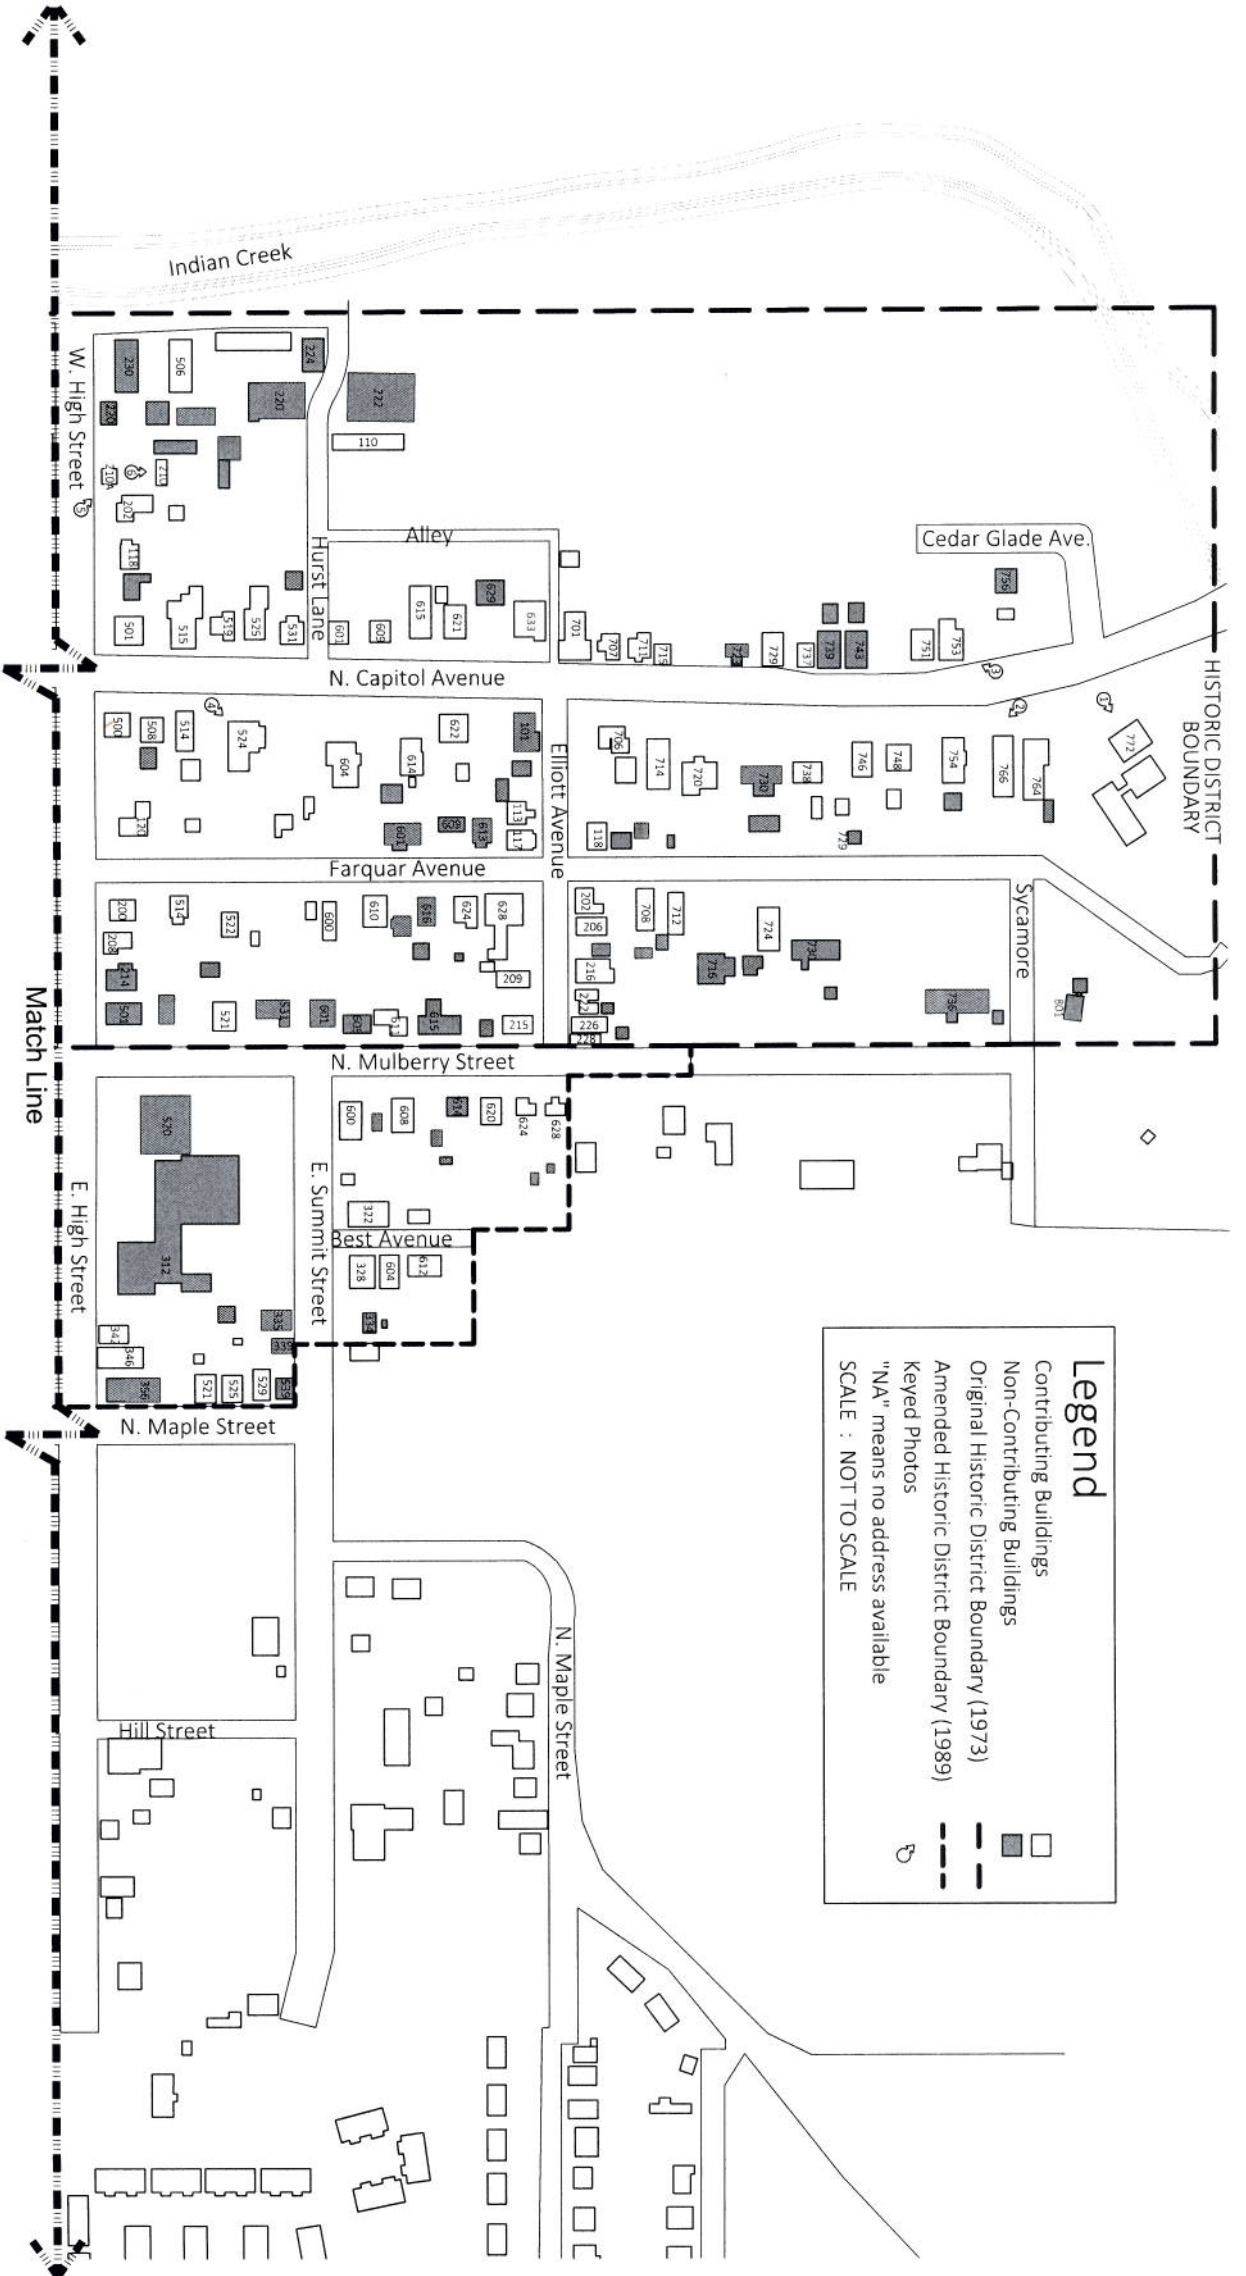

NORTH

**Legend**

- Contributing Buildings
- Non-Contributing Buildings
- Original Historic District Boundary (1973)
- Amended Historic District Boundary (1989)
- Keyed Photos
- "NA" means no address available

SCALE : NOT TO SCALE

# Corydon Historic District and Boundary Increase,

Additional Documentation, 2016,

Harrison County, Indiana