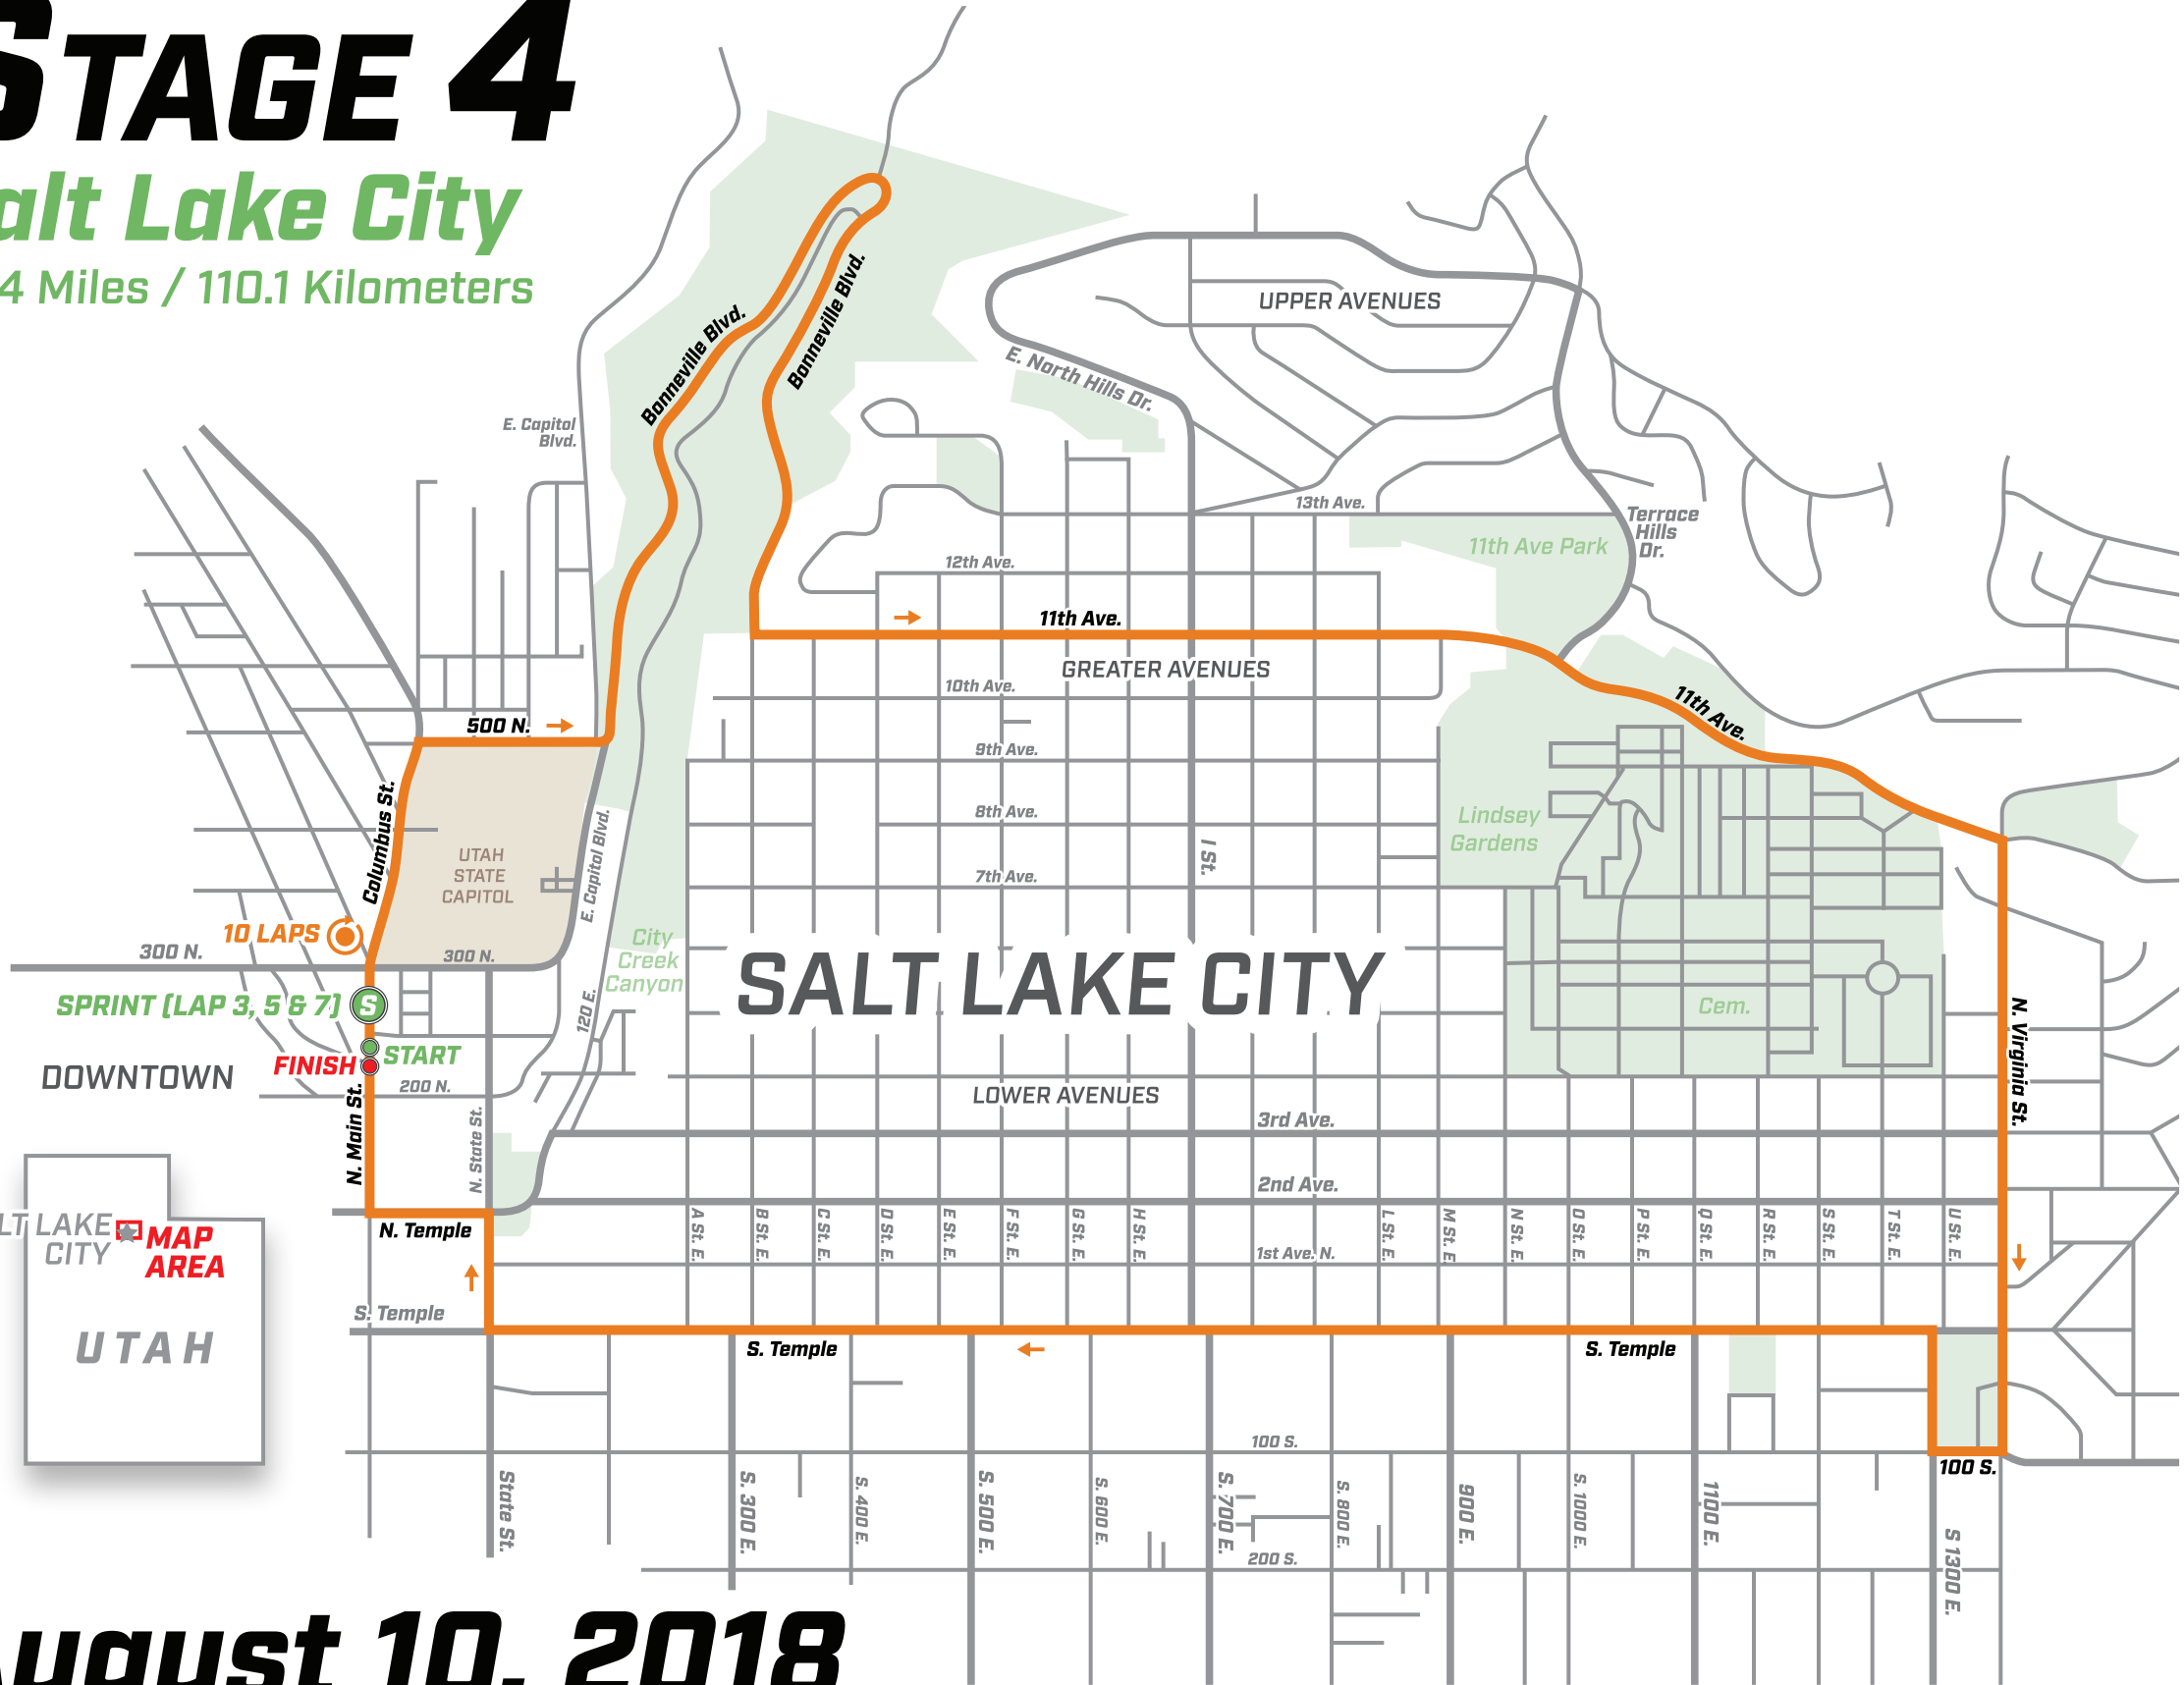

STAGE 4

Salt Lake City

68.4 Miles / 110.1 Kilometers

Sponsor

LEGEND

- Course
- Start, Finish
- Sprint
- City / Town
- Interstate
- U.S. Highway
- State Highway
- County Road

August 10, 2018

© 2018 • All Rights Reserved

Cartography by SingleTrack Maps