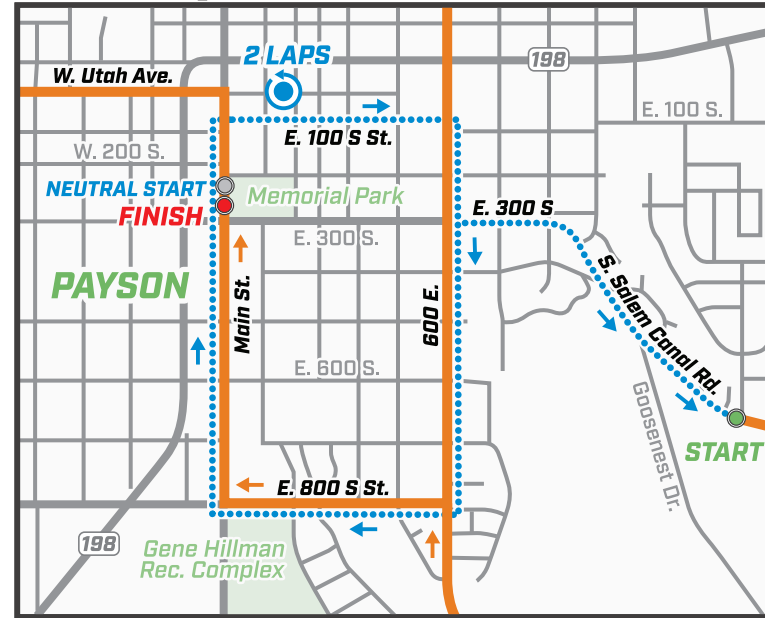

STAGE 2

Payson

88.6 Miles / 142.6 Kilometers

Sponsor

START / FINISH DETAIL

LEGEND

- Course —
- Start, Finish ● ●
- Sprint S
- KOM KOM
- City / Town ○
- Interstate 80
- U.S. Highway 89
- State Highway 17
- County Road 17