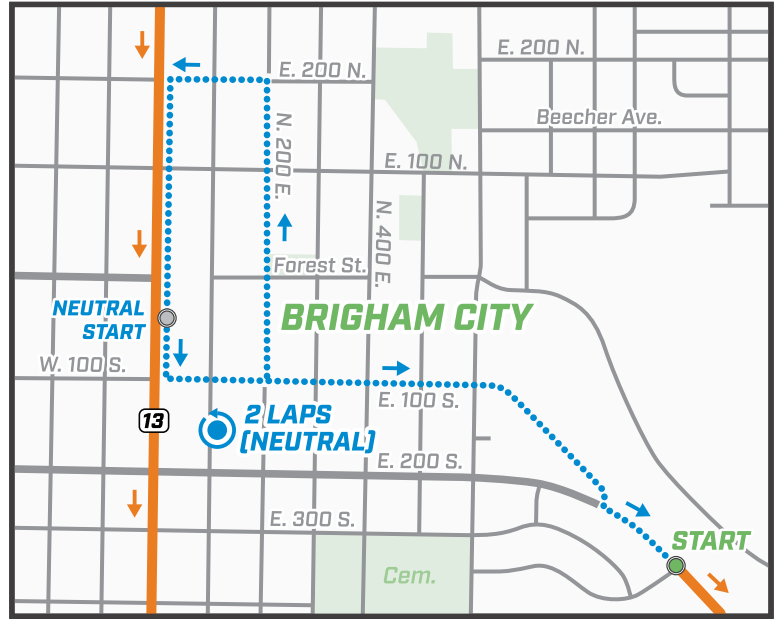

STAGE 2

Brigham City to Snowbasin Resort

94 Miles / 152 Kilometers

Sponsor

START DETAIL

LEGEND

- Course ———
 - Start, Finish ● ●
 - Sprint S
 - KOM KOM
 - City / Town ○
 - Interstate 80
 - U.S. Highway 89
 - State Highway 17
 - County Road
- N
 0 Miles 10
 0 Kilometers 10