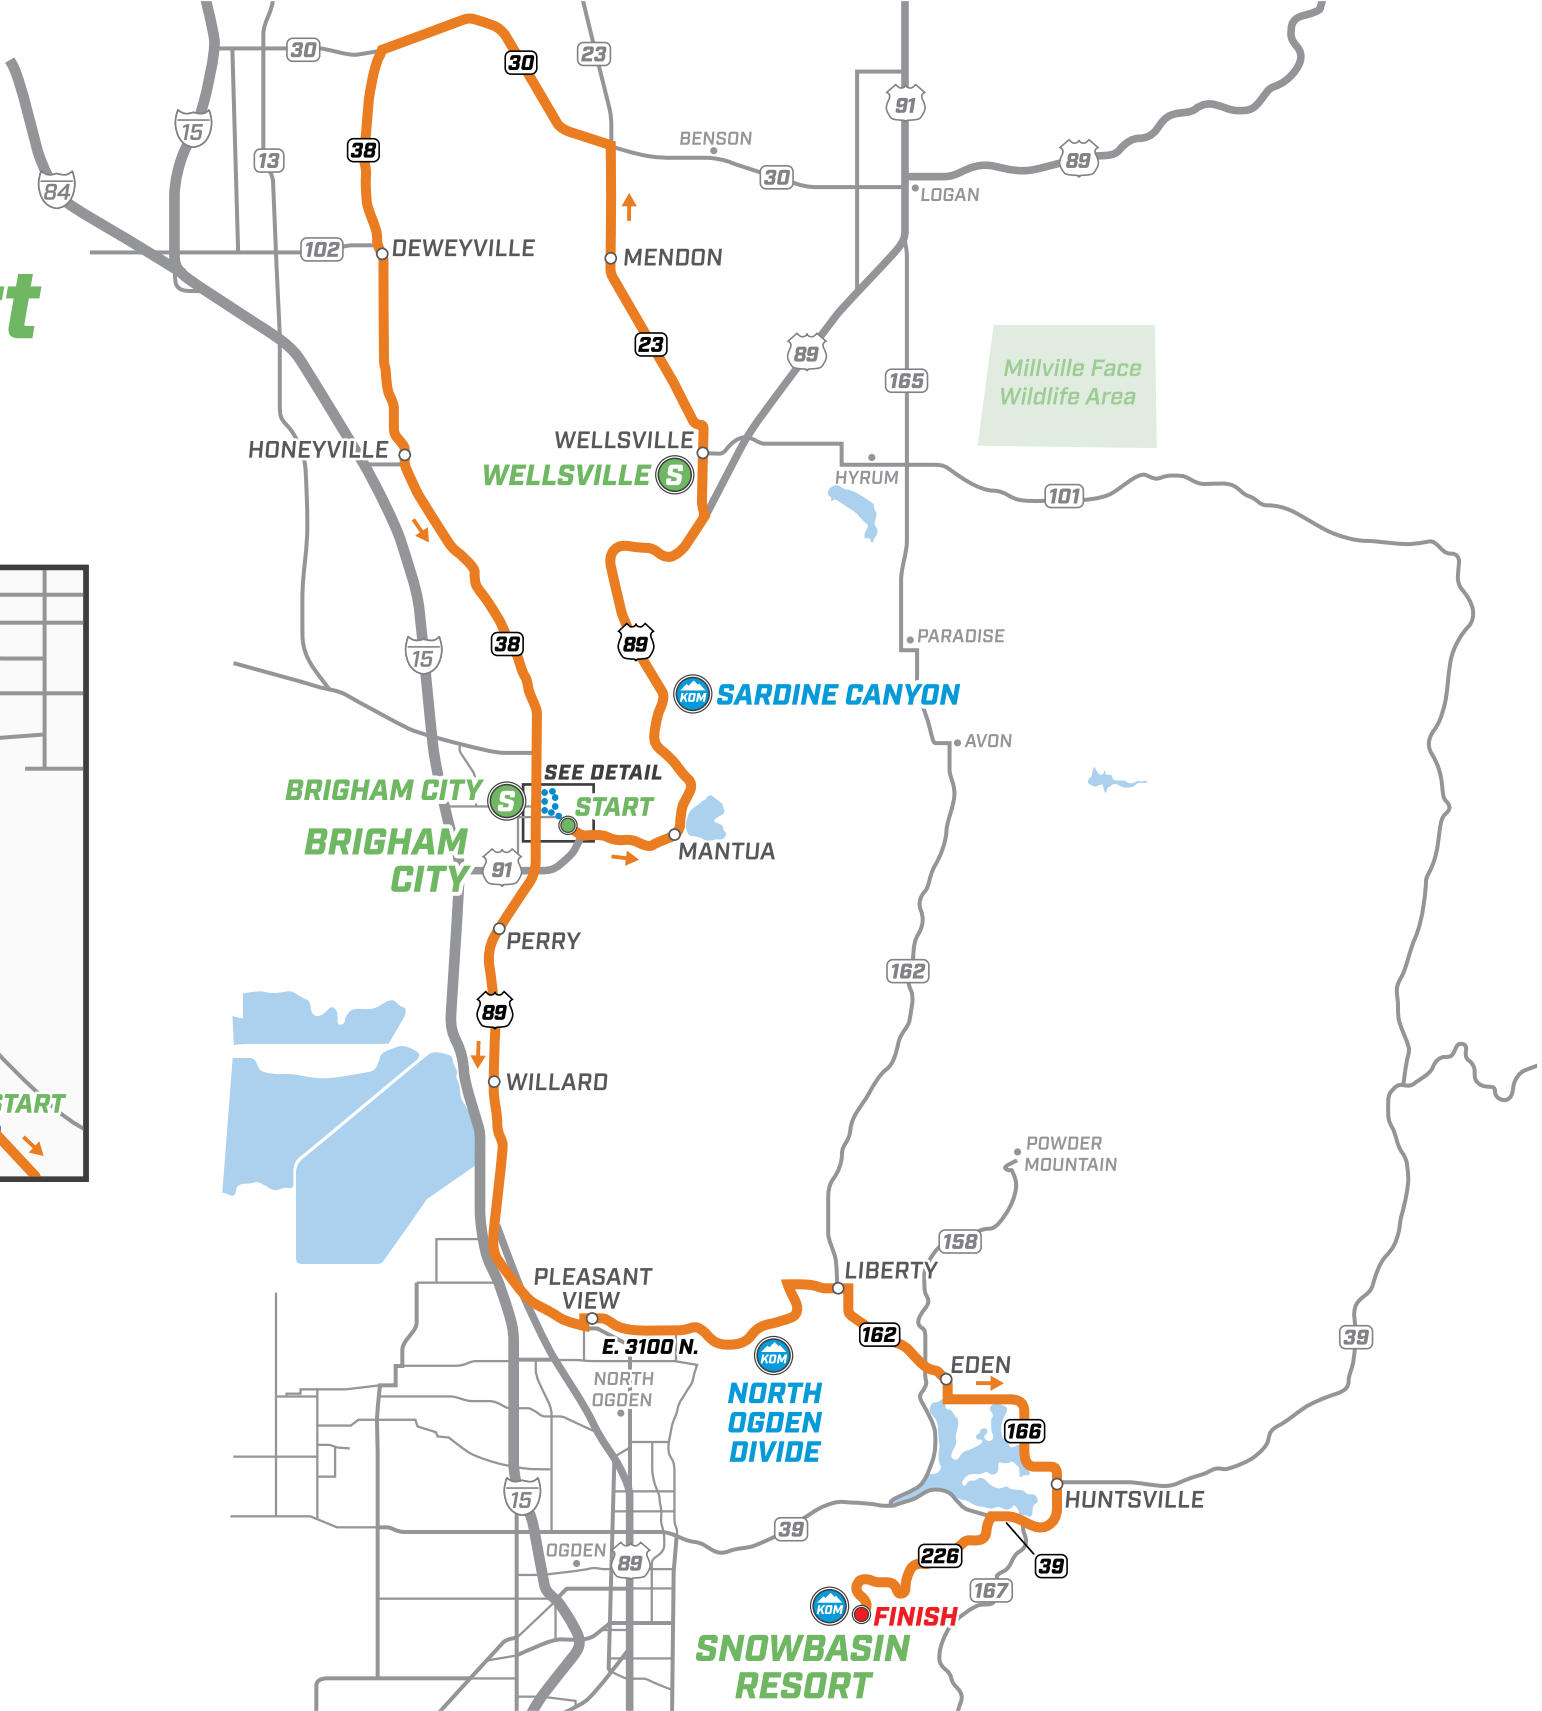

STAGE 2

Brigham City to Snowbasin Resort

94 Miles / 152 Kilometers

Sponsor

START DETAIL

LEGEND

- Course ———
 - Start, Finish ● ●
 - Sprint S
 - KOM KOM
 - City / Town ○
 - Interstate 80
 - U.S. Highway 89
 - State Highway 17
 - County Road
- N
 0 Miles 10
 0 Kilometers 10