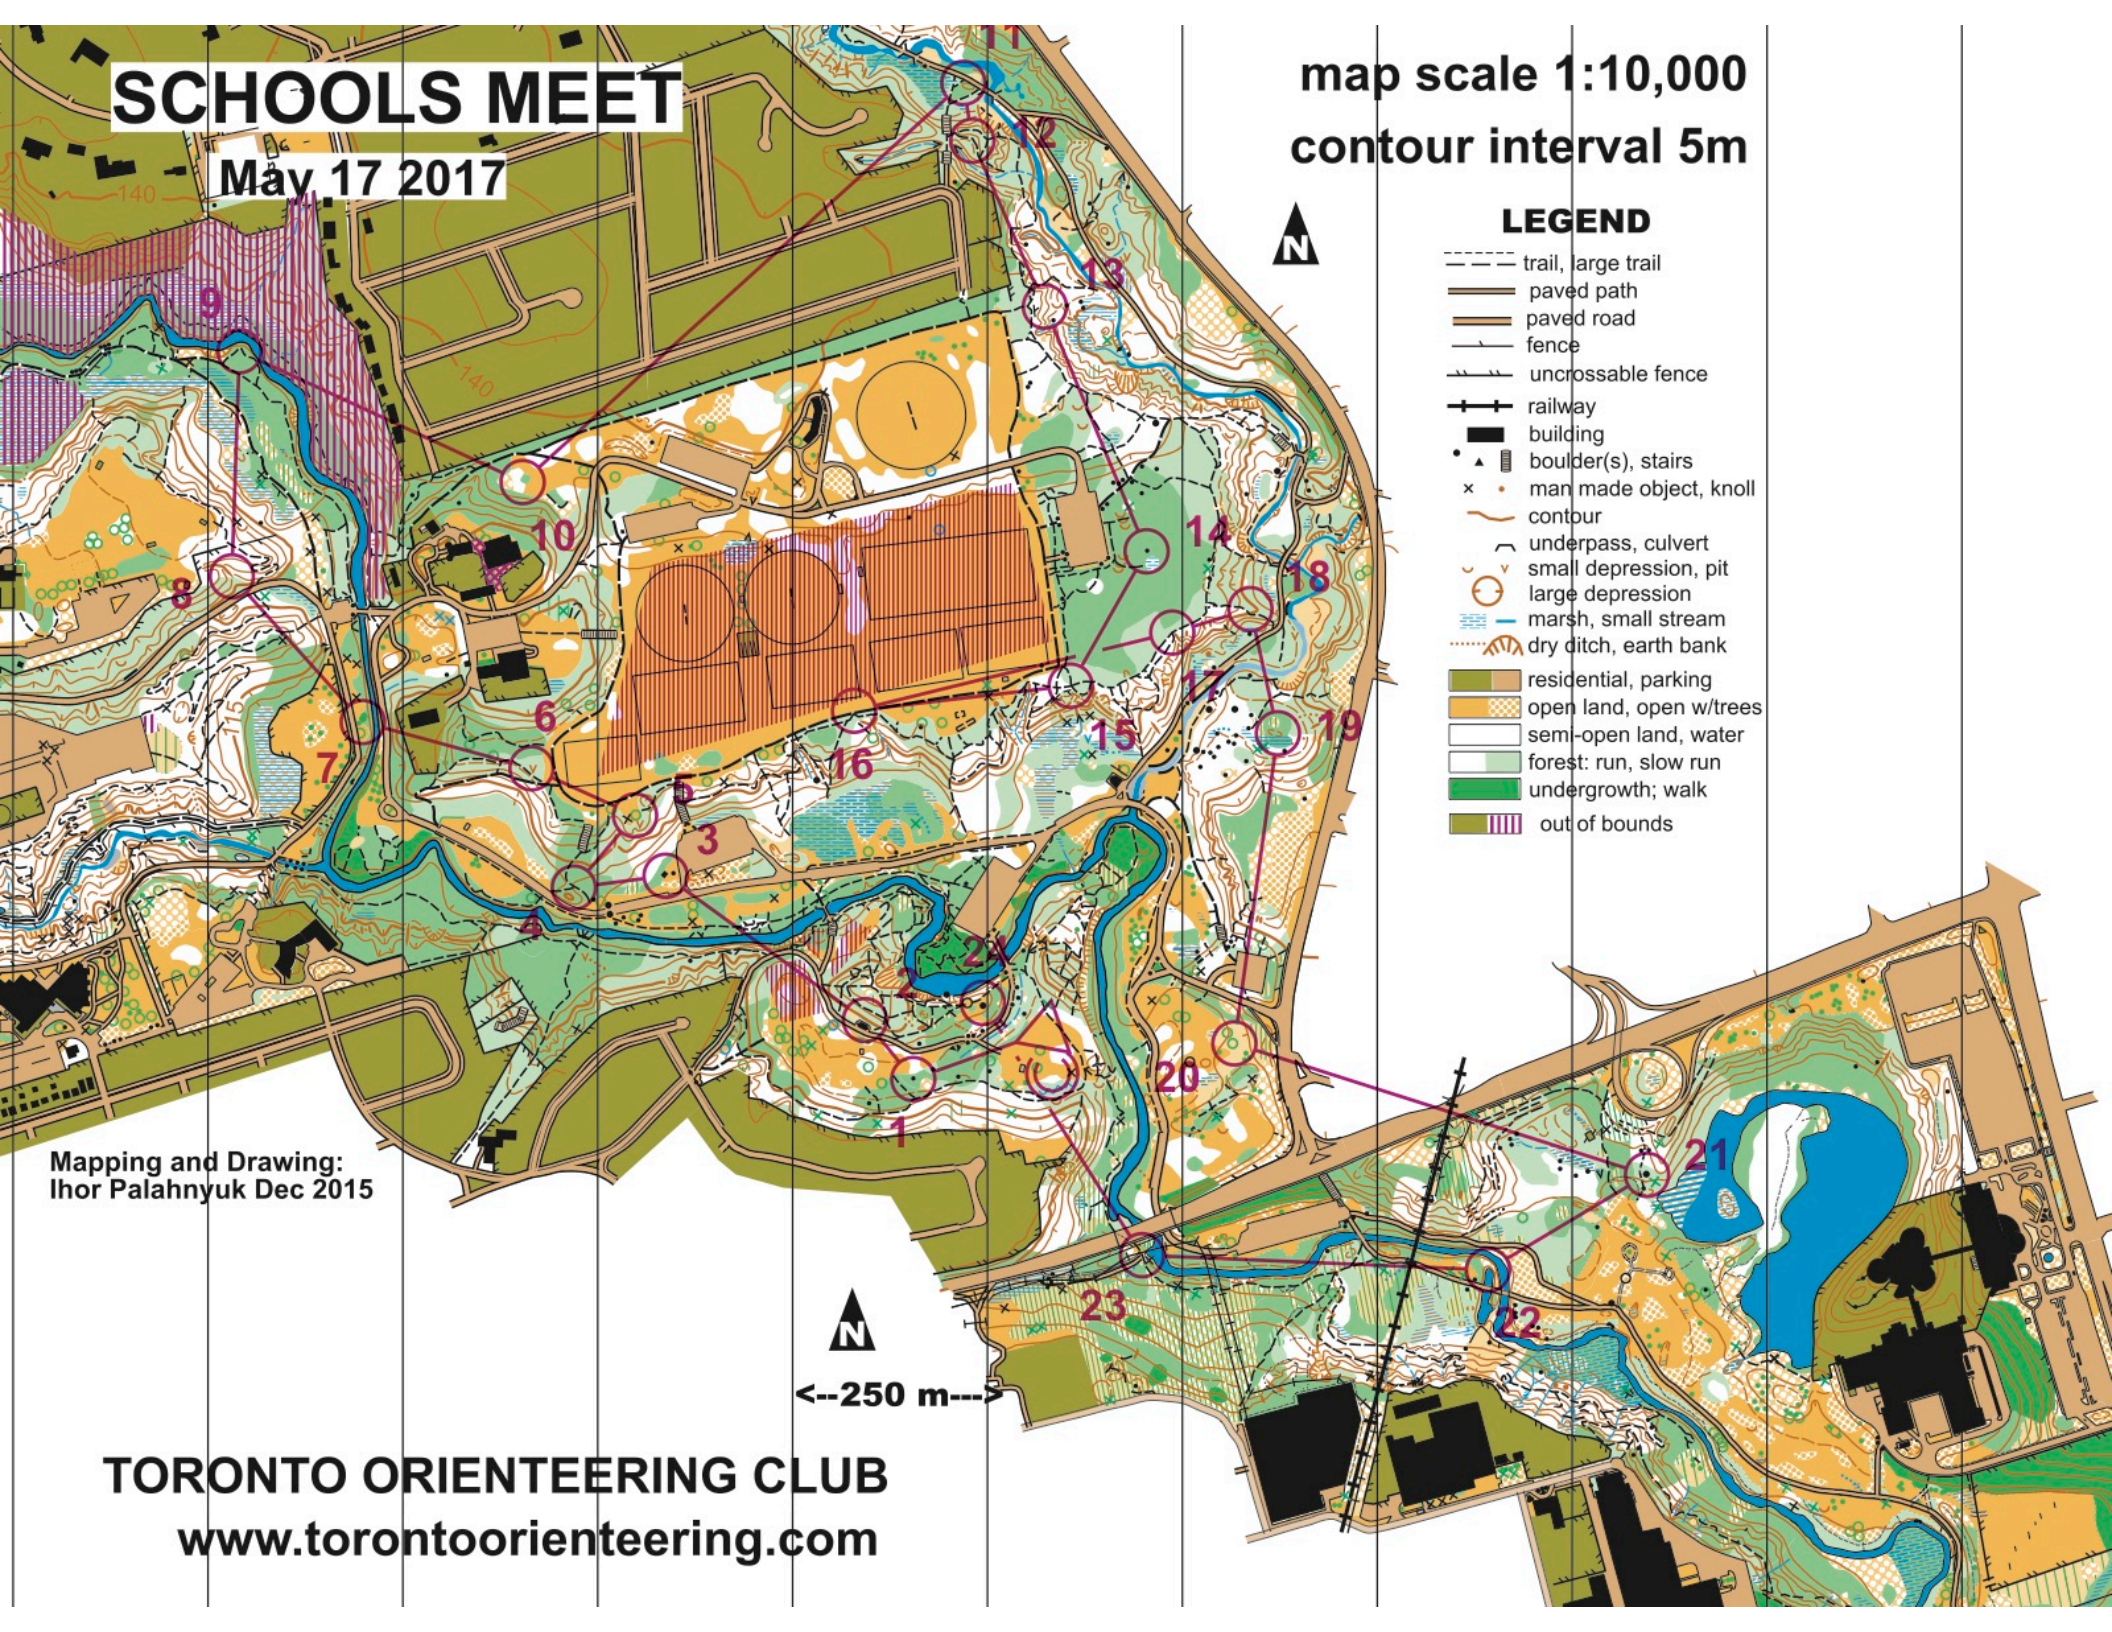

# SCHOOLS MEET

May 17 2017

map scale 1:10,000

contour interval 5m

## LEGEND

- trail, large trail
- paved path
- paved road
- fence
- uncrossable fence
- railway
- building
- boulder(s), stairs
- man made object, knoll
- contour
- underpass, culvert
- small depression, pit
- large depression
- marsh, small stream
- dry ditch, earth bank
- residential, parking
- open land, open w/trees
- semi-open land, water
- forest: run, slow run
- undergrowth; walk
- out of bounds

Mapping and Drawing:  
Ihor Palahnyuk Dec 2015

**TORONTO ORIENTEERING CLUB**  
[www.torontoorienteering.com](http://www.torontoorienteering.com)