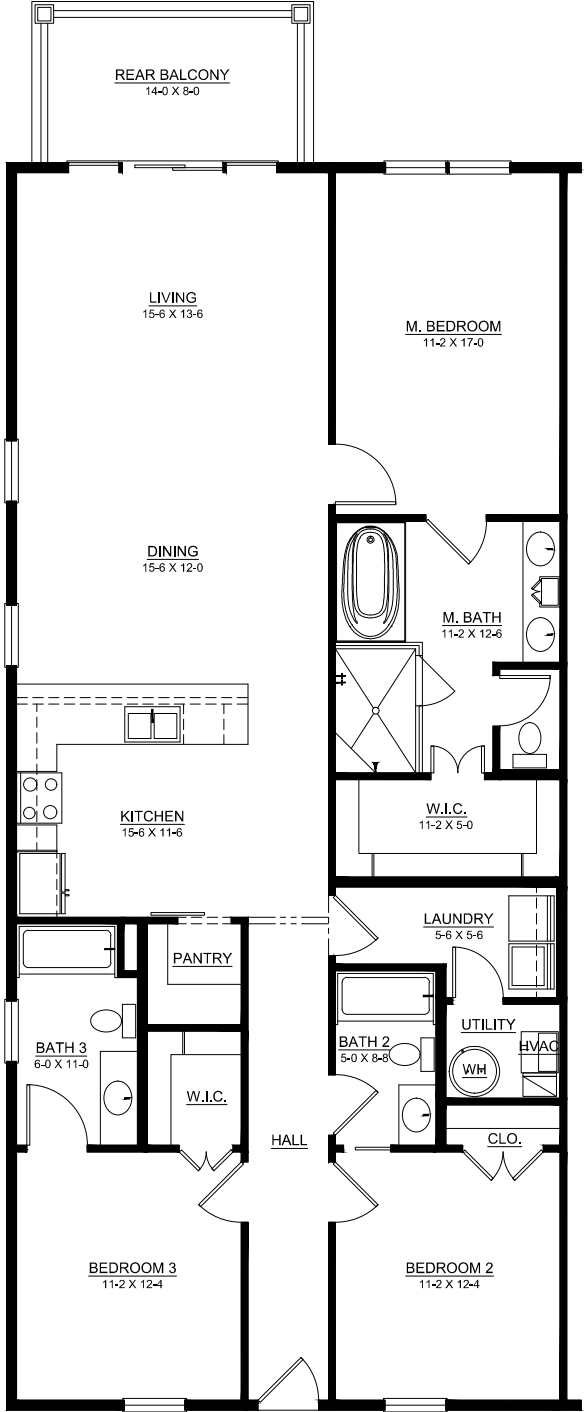

## CONDOMINIUM

1,726 HEATED SQ FT

WALKWAY