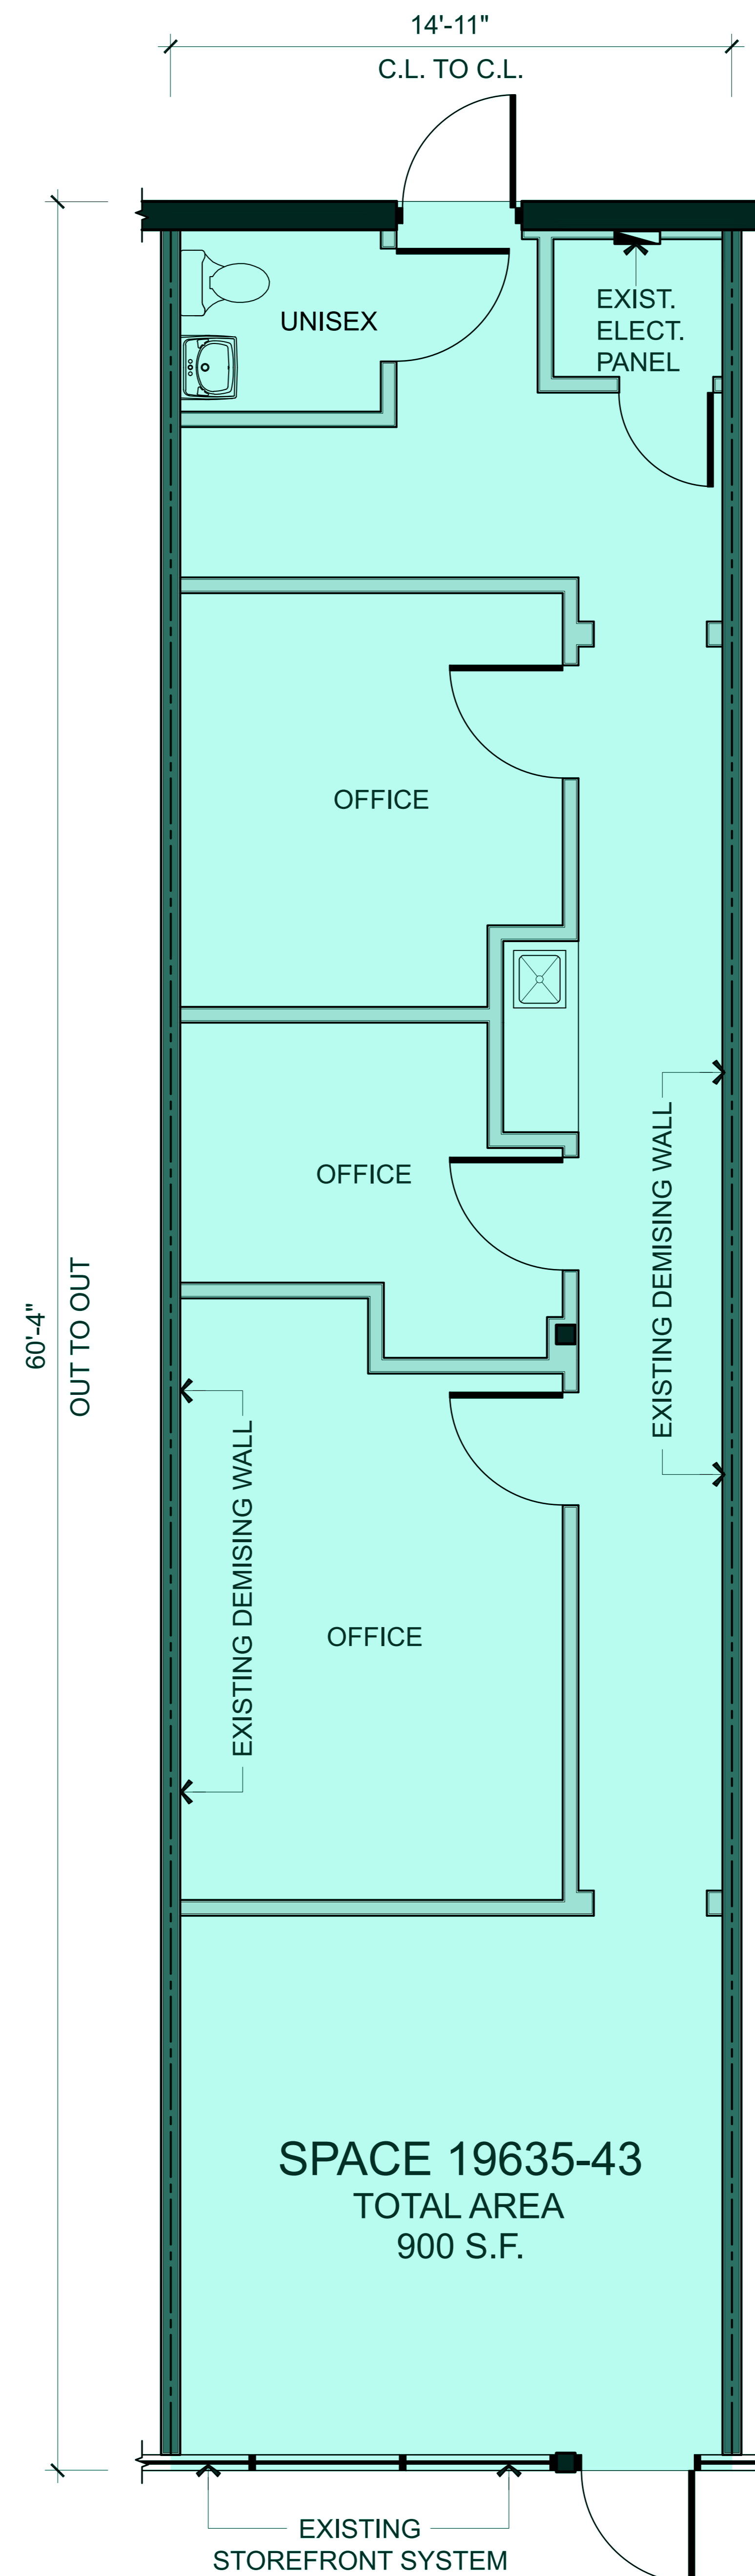

THE GREENS

SPACE 19635-43
900 SF

For more information please contact:

JESSICA FERNANDEZ
Centre-Line Real Estate Services
4770 Biscayne Blvd, Suite 920
Miami, FL 33137
Tel. 305.576.9008 x 5
Mobile. 786.344.8408
jf@centre-line.com

LINDSEY PANKEY
Centre-Line Real Estate Services
4770 Biscayne Blvd, Suite 920
Miami, FL 33137
Tel. 305.576.9008 x 3
Mobile. 786.302.1070
lp@centre-line.com

Owned & managed by

= UNIT LOCATION