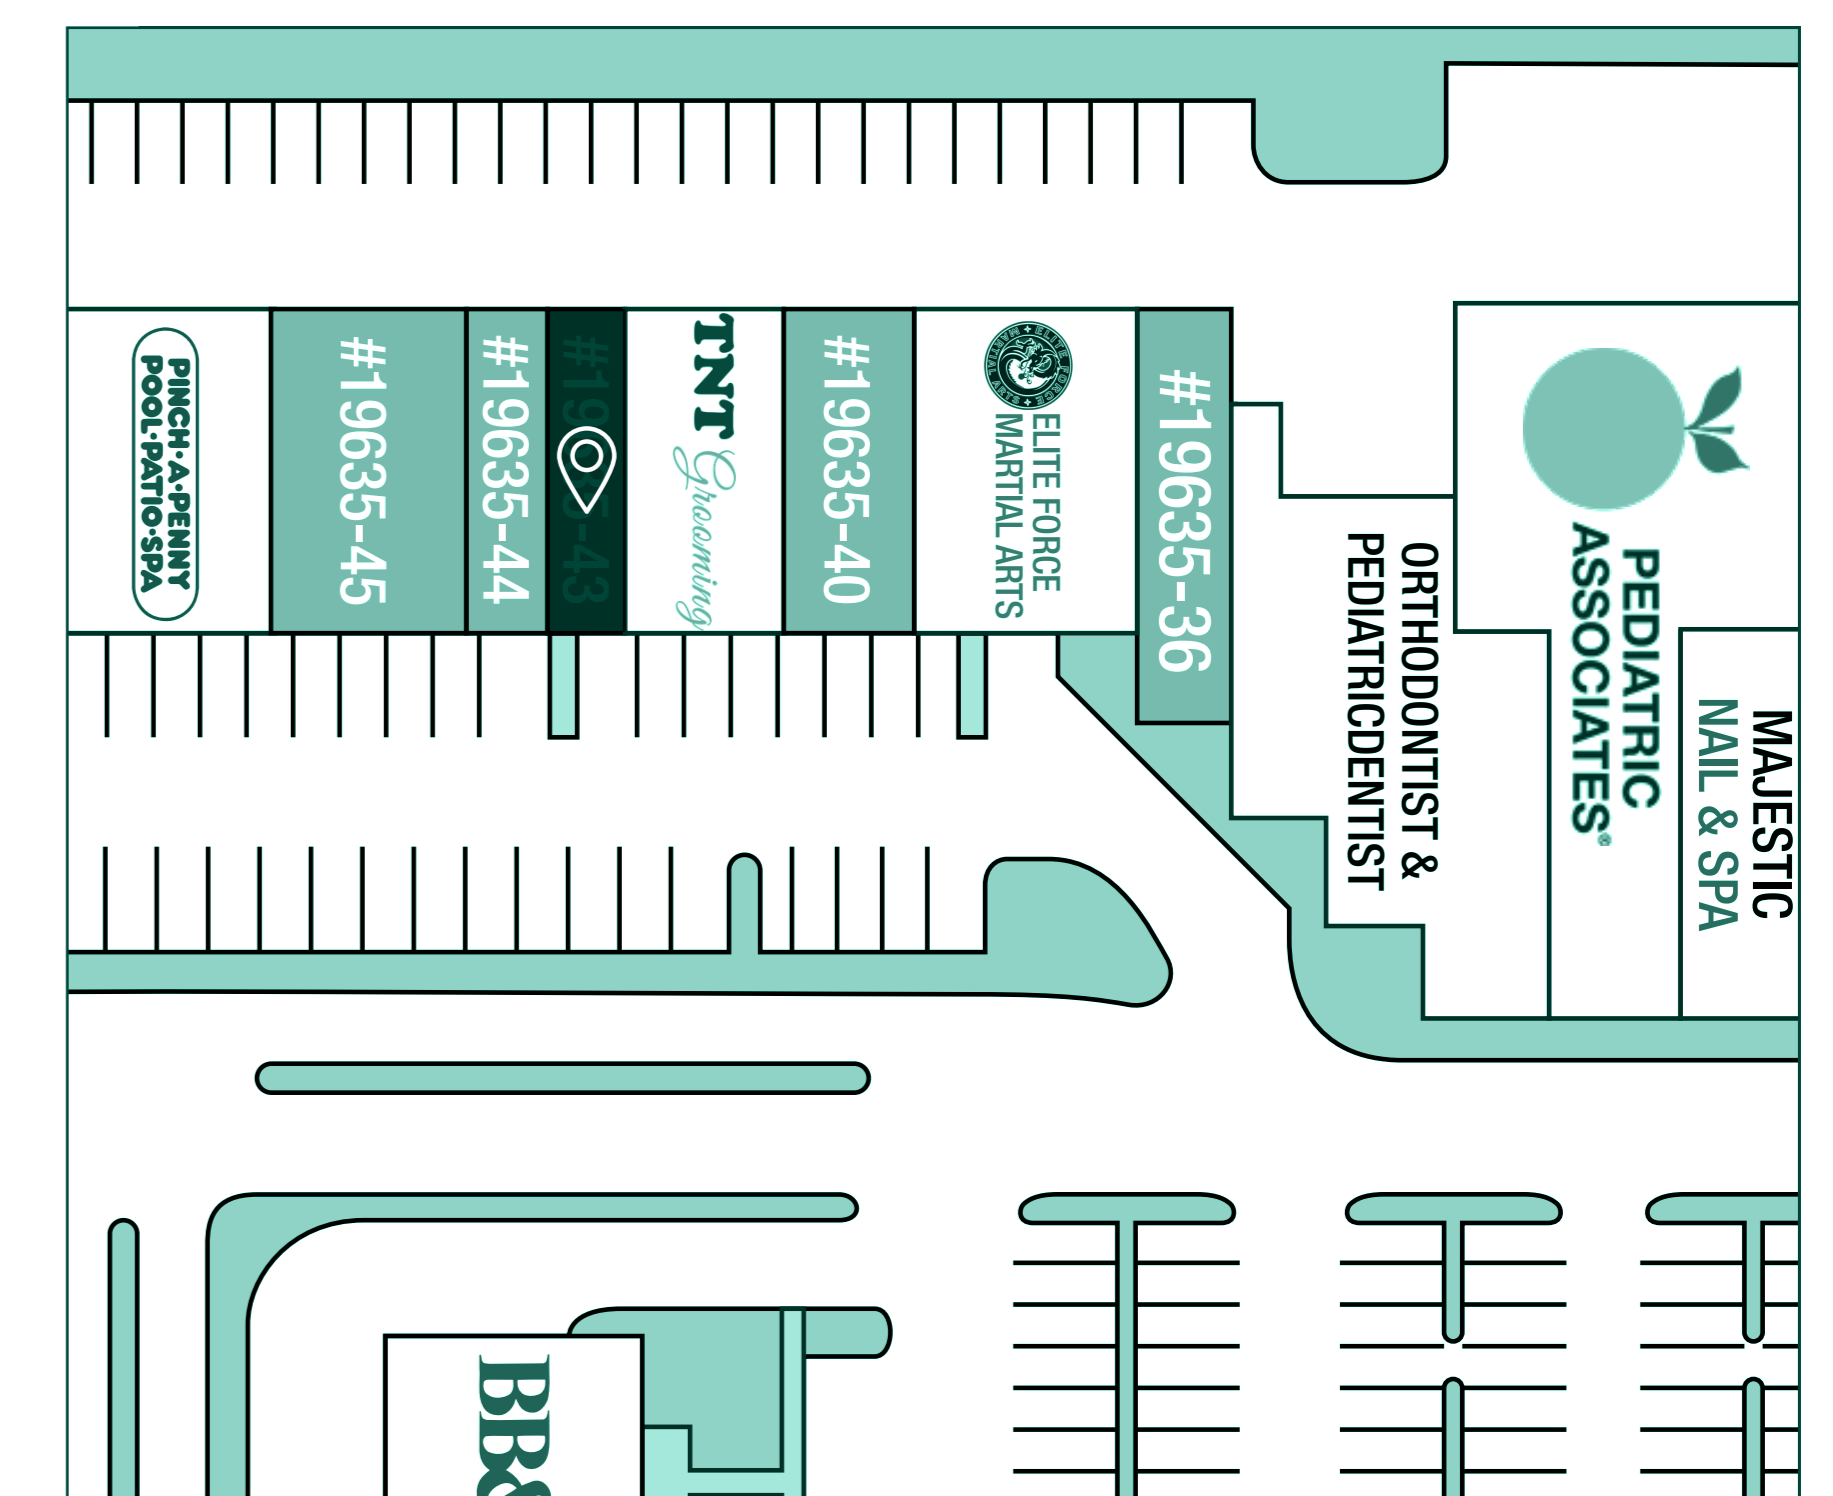

# THE GREENS

SPACE 19635-43  
900 SF

For more information please contact:

**JESSICA FERNANDEZ**  
Centre-Line Real Estate Services  
4770 Biscayne Blvd, Suite 920  
Miami, FL 33137  
Tel. 305.576.9008 x 5  
Mobile. 786.344.8408  
jf@centre-line.com

**LINDSEY PANKEY**  
Centre-Line Real Estate Services  
4770 Biscayne Blvd, Suite 920  
Miami, FL 33137  
Tel. 305.576.9008 x 3  
Mobile. 786.302.1070  
lp@centre-line.com

Owned & managed by

= UNIT LOCATION