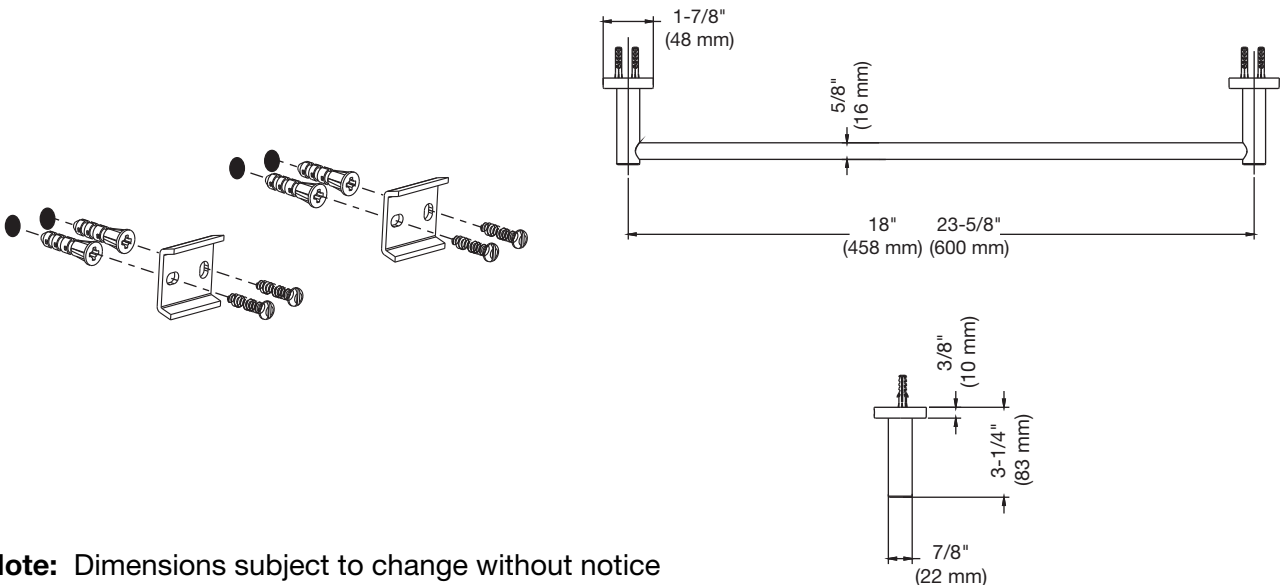

Location:

Towel Bar 353TB-18 and 353TB-24

Specification Submittal

Model Numbers

- 353TB-18 Towel Bar
- 353TB-24 Towel Bar

Finish Options

Append appropriate -suffix to model number.

- STN Satin nickel finish

Dimensions *Dia Towel Bar, 353TB-18 and 353TB-24*

Note: Dimensions subject to change without notice