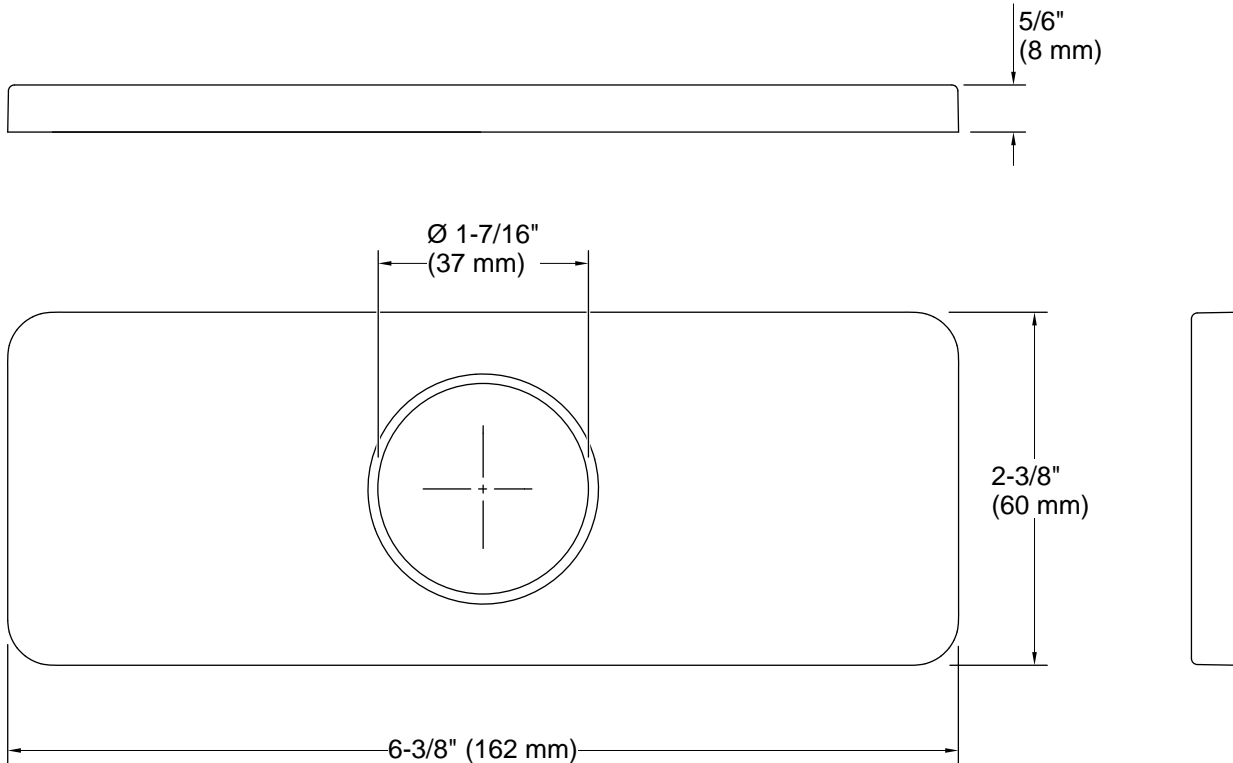

Technical Information

All product dimensions are nominal.

Spout:

Handshower:

Rated maximum flow: 0 gal/min (0 l/min)

Notes

Install this product according to the installation instructions.