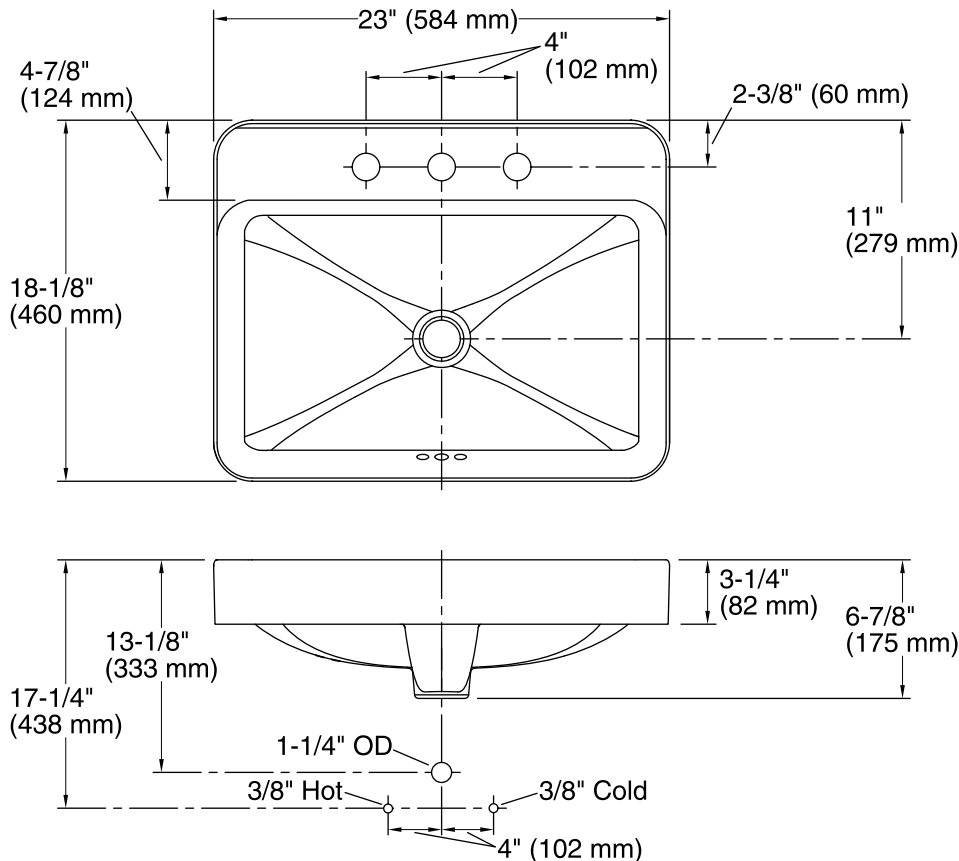

Features

- Vitreous china.
- Above-counter.
- Rectangular basin with a contemporary design.
- With overflow.
- 8-inch centers.
- 23" (584 mm) X 18-1/8" (460 mm)

ADA

Codes/Standards

ASME A112.19.2/CSA B45.1
ADA
ICC/ANSI A117.1

Technical Information

All product dimensions are nominal.

Bowl configuration:	Single
Installation:	Drop-in, Vessel
Bowl area (Only):	Length: 22" (559 mm) Width: 13-1/4" (337 mm) Water depth: 3-3/4" (95 mm)
Number of deck holes:	3
Faucet hole(s):	1-3/8" (35 mm)
Drain hole:	1-3/8" (35 mm)
Template:	1144641-7, required, included

Notes

Install this product according to the installation instructions.

Choose a faucet that will provide adequate clearance and will direct the water stream to the center of the bathroom sink.

NOTICE: Countertop manufacturer or cutter must use the cut-out template provided with the product or a current one provided by Kohler Co. (call 1-800-4KOHLER). Kohler Co. is not responsible for cut-out errors when incorrect cut-out template is used.