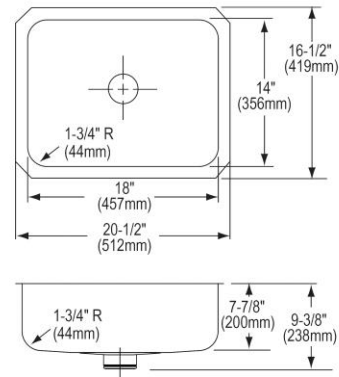

In keeping with our policy of continuing product improvement, Elkay reserves the right to change product specifications without notice. Please visit elkay.com for the most current version of Elkay product specification sheets. This specification describes an Elkay product with design, quality, and functional benefits to the user. When making a comparison of other producers' offerings, be certain these features are not overlooked. Latest version of the spec sheet available: <https://www.elkayfiles.com/spec-sheets/ELUH1814PD_spec.pdf>