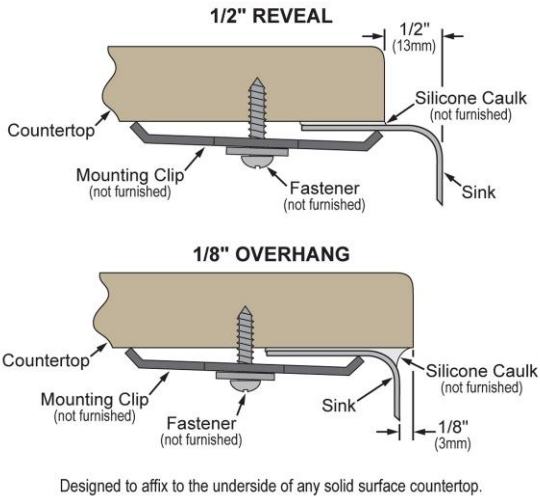

PRODUCT SPECIFICATIONS

Lustertone® Classic Stainless Steel 20-1/2" x 16-1/2" x 7-7/8" Single Bowl Undermount Sink with Perfect Drain®. Sink is manufactured from 18 gauge 304 Stainless Steel with a Lustrous Satin finish, Center drain placement, and Sides and Bottom pads.

Installation Type:	Undermount
Material:	304 Stainless Steel
Special Features:	Perfect Drain
Finish:	Lustrous Satin
Gauge:	18
Sound Deadening:	Sides and Bottom pads
Number of Bowls:	1
Sink Dimensions:	20-1/2" x 16-1/2" x 9-3/8"
Bowl 1 Dimensions:	18" x 14" x 7-7/8"
Drain Size:	3-3/8" (86mm)
Drain Location:	Center
Minimum Cabinet Size:	24"
Mounting Hardware:	Undermount brackets sold separately
Template Included:	Yes
Cutout Template #:	1000001307

Template is available for download at elkay.com. CAD software will be required to open the template.

Perfect Drain: Seamlessly welded stainless steel collar eliminates the gap between a traditional drain and the sink for a more sanitary and gap free installation. Select garbage disposers can be installed on either sink bowl for user convenience. Please see our Garbage Disposer Compatibility Guide.

Installation Profile:

Designed to affix to the underside of any solid surface countertop.

PART: _____ QTY: _____
 PROJECT: _____
 CONTACT: _____
 DATE: _____
 NOTES: _____
 APPROVAL: _____

Included with Product: One LKPD1 Perfect Drain and strainer.