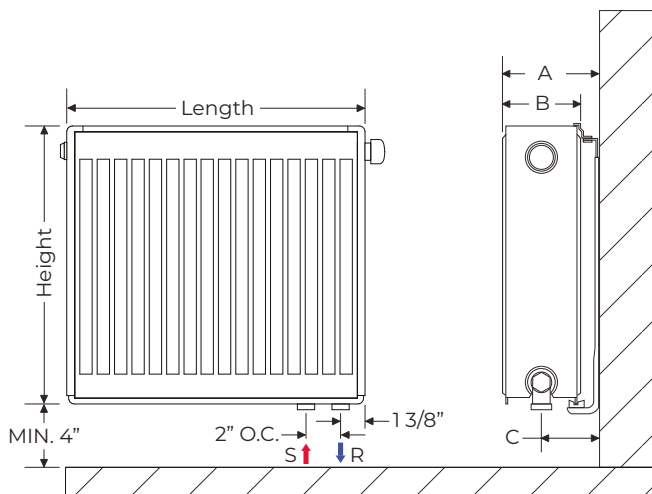

RADIATOR ROUGH-IN DIMENSION

Radiator Model	Height	A	B	C
	In	In	In	In
Single	20 | 24	3 3/4	2 5/8	2 1/2 o.c.
Double	12 | 16 | 20 | 24 | 36	5 1/4	4 1/8	3 1/4 o.c.

- Installation in closed-loop hot water systems only
- Max operating temperature - 250°F
- Max operating pressure - 145 psi
- Not for use in steam systems
- Radiator can be turned 180° to allow for either left or right hand pipe connections