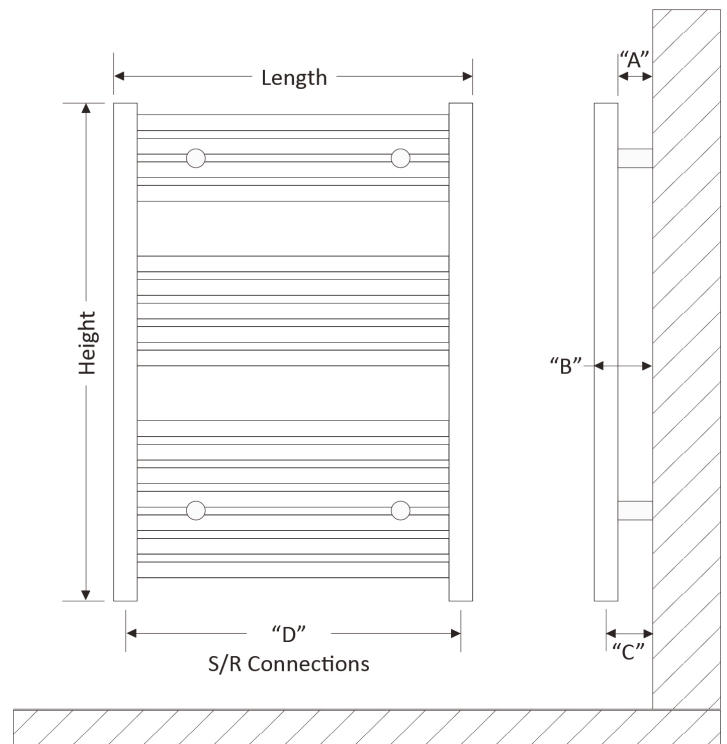

## DIMENSIONAL INFORMATION

Towel Bar Warmer	Length	A	B	C	D
	In	In	In	In	In
Straight	23 1/4	2 1/8	3 3/8	2 o.c.	21 7/8 o.c.
Curved	23 1/4	1 3/4	4	2 o.c.	21 13/16 o.c.

Conforto Towel Warmers provide just the right combination of stylish European design and efficient functionality at an economical price.