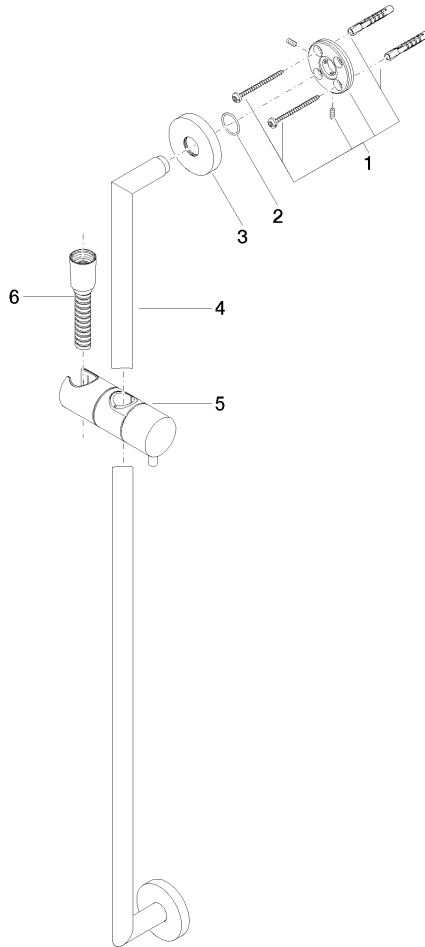

**Slide bar set without hand shower - Brushed Durabrand (23kt Gold)**

SERIES SPECIFIC

26 413 625 Product version from 10/1/2023

Fits: TARA, META

- Metal shower hose 68-7/8" with anti-twist device
- Shower hose connection 3/8"
- Slide bar

## Required article

	<b>Hand shower 120 mm - Brushed Durabron (23kt Gold)</b> ● 5 sprays ● Ø 4-3/4"	28 012 979-28 0010
---	--	--------------------

## Required article

	<b>SERIES-VARIOUS Hand shower - Brushed Durabron (23kt Gold)</b>	28 025 979-28 0010
---	--	--------------------

26 413 625 Product version from 10/1/2023

mm [inches]

**Codes & Standards**

26 413 625 Product version from 10/1/2023

Spare parts list

Number	Item Number	Designation	Number of units	Lead time
6	28 322 970-28	Metal shower hose 1/2" x 3/8" x 68-7/8" - Brushed Durabronz (23kt Gold)	1.00	20
4	05 28 22 590 01-28	bar	1.00	20
1	05 17 62 500 00 90	fixing set	2.00	2
5	12 580 970-28	Slider - Brushed Durabronz (23kt Gold)	1.00	20
3	08 27 62 500-28	rosette	2.00	20
2	90 14 10 032 00 90	seal	2.00	2