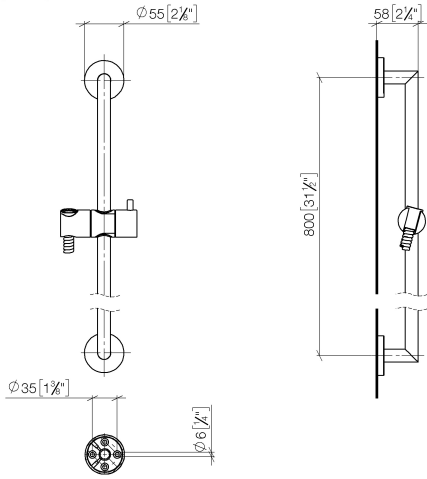

26 413 625 Product version from 10/1/2023

mm [inches]

Codes & Standards

Scottish Water Byelaws	UK Water Supply Regulations	XP P 41-280

Certificates and sustainability

WRAS_2009	ACS_20 ACC LY