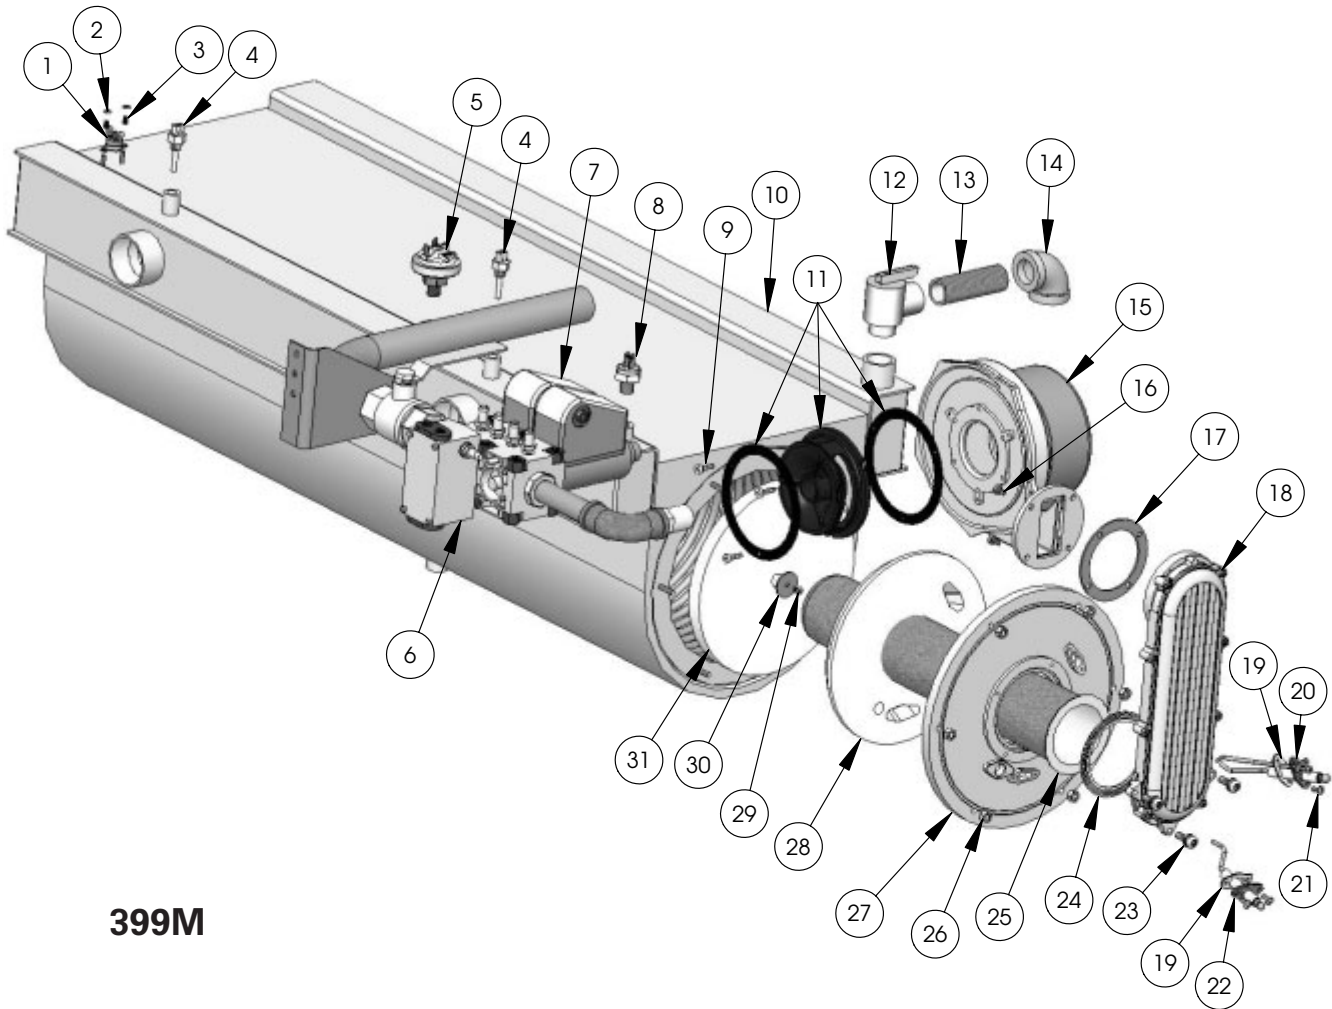

REPLACEMENT PARTS (CONTINUED)

399M

REPLACEMENT PARTS					
Item #	Description	Part #	Item #	Description	Part #
1	Thermodisc Flue ECO 210 °F	7250P-089	16	Screws M5 x 14MM (Combustion Blower)	7250P-478
2	Steel Push Retainer (Thermistor)	7250P-151	17	Gasket (Air/Gas Channel to Combustion Blower)	7500P-075
3	PVC Black Tubing 1/8 ID (Thermistor)	7250P-311	18	Air/Gas Channel	7250P-687
4	Thermistor	7250P-667	19	Gasket (Flame Rec./Spark Electrode)	7250P-005
5	Water Pressure Switch	7250P-096	20	Spark Electrode (w/Gasket)	7500P-040
6	Gas Valve Assembly	7250P-695	21	Screws M4 x 8MM (Probe/Electrode)	7250P-069
7	Gas Valve Solenoid Kit	7250P-701	22	Flame Rectification Probe (w/Gasket)	7250P-049
8	Eco/High Limit Sensor	7250P-019	23	Screws Torx M5 x 22MM (Air/Gas Channel to Burner Door)	7250P-206
9	Screws M4 x 16MM (Air/Gas Mixer)	7250P-708	24	Gasket (Air/Gas Channel to Burner)	7500P-074
10	Welded Module	7250P-622	25	NIT Burner	7250P-703
11	Air/Gas Mixer (w/Rings, Cork Gasket, Screws)	7250P-545	26	Nuts M6 (Burner Door)	7500P-067
12	Relief Valve	7250P-080	27	Burner Door	7250P-684
13	Brass Nipple 3/4 NPT x 3"	SN1018	28	Burner Door Ceramic Refractory	7250P-702
14	Brass 90° Elbow - 3/4 NPT	7250P-313	29	Screw M4 x 8MM (Ceramic Target Wall)	7250P-704
15	Combustion Blower (w/Gasket)	7250P-518	30	Washer M4 (Ceramic Target Wall)	7500P-109
			31	Ceramic Target Wall	7250P-160