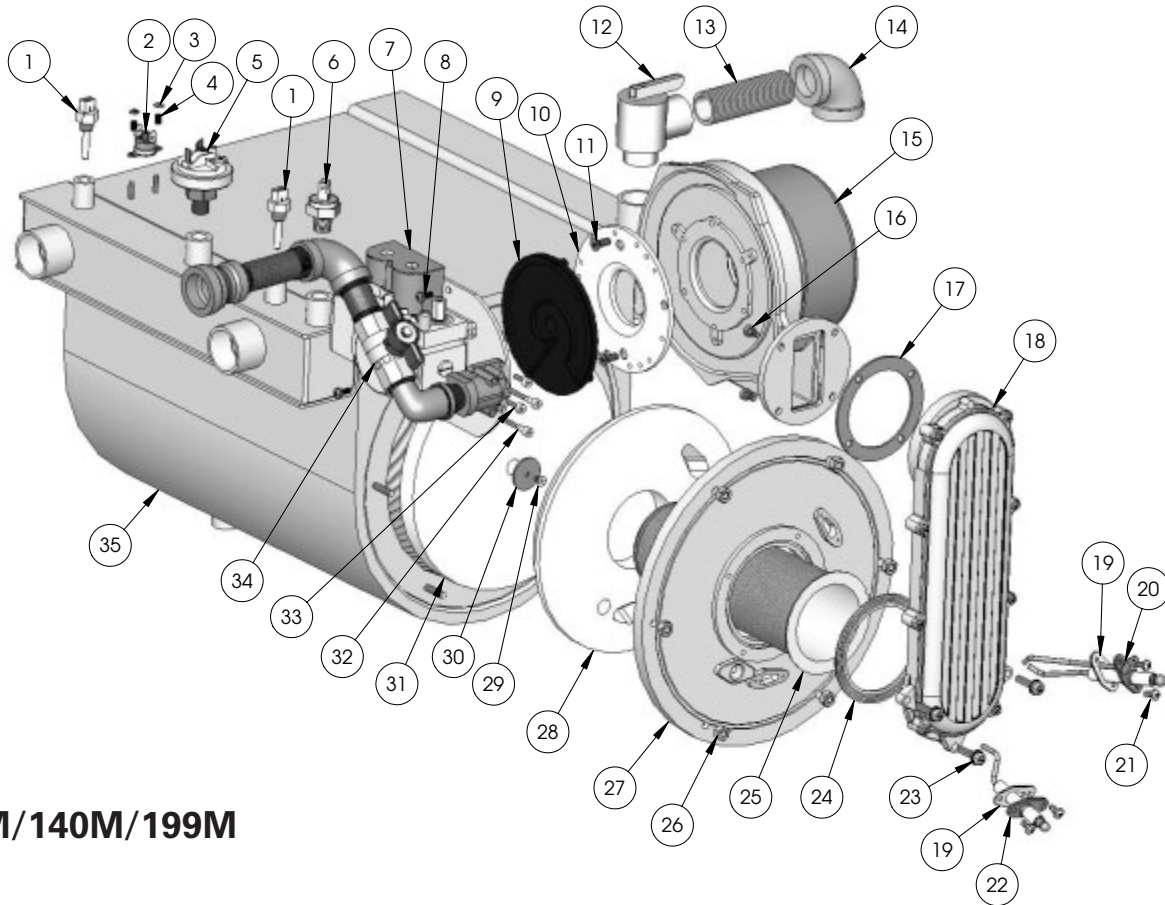

REPLACEMENT PARTS (CONTINUED)

80M/140M/199M

REPLACEMENT PARTS					
Item #	Description	Part #	Item #	Description	Part #
1	Thermistor	7250P-667	18	Air/Gas Channel	7250P-685 (80M)
2	Thermodisc Flue ECO 210 °F	7250P-089			7250P-687 (140M/199M)
3	Steel Push Retainer (Thermodisc Flue ECO)	7250P-151	19	Gasket (Flame Rec./Spark Electrode)	7250P-005
4	PVC Black Tubing 1/8 ID (Thermodisc Flue ECO)	7250P-311	20	Spark Electrode (w/Gasket)	7500P-040
5	Water Pressure Switch	7250P-096	21	Screws M4 x 8MM (Probe/Electrode)	7250P-069
6	Eco/High Limit Sensor	7250P-019	22	Flame Rectification Probe (w/Gasket)	7500P-039
7	Dungs Gas Valve	7250P-450 (80M)	23	Screws Torx M5 x 22M (Air/Gas Channel to Burner Door)	7250P-206
		7250P-451 (140M)	24	Gasket (Air/Gas Channel to Burner)	7500P-074
		7250P-452 (199M)	25	NIT Burner	7500P-016 (80M)
8	Screws M4 x 12MM (Gas Valve)	7500P-099			7250P-102 (140M)
9	Swirl Plate	7500P-092 (80M)			7250P-117 (199M)
		7500P-093 (140M/199M)	26	Nut M6 (Burner Door)	7500P-067
10	Gas Valve Adapter Plate (w/Screws)	7250P-644	27	Burner Door	7250P-684
11	Screws M5 x 12MM (Gas Valve Adapter Plate)	7250P-484	28	Burner Door Ceramic Refractory	7250P-702
12	Relief Valve	7250P-080	29	Screw M4 x 8MM (Ceramic Target Wall)	7250P-704
13	Brass Nipple 3/4 NPT x 3"	SN1018	30	Washer M4 (Ceramic Target Wall)	7500P-109
14	Brass 90° Elbow - 3/4 NPT	7250P-313	31	Ceramic Target Wall	7250P-160
15	Combustion Blower (w/Gasket)	7250P-084 (80M)	32	Screws M4 x 30MM Allen Head (Gas Piping Assy)	N/A
		7250P-086 (140M)	33	Screws M4 x 12MM Allen Head (Gas Piping Assy)	N/A
		7250P-087 (199M)	34	Gas Piping Assembly (w/Shut-off Valve, Screws)	7250P-705
16	Screws M5 x 14MM (Combustion Blower)	7250P-478	35	Welded Module	7250P-298 (80M)
17	Gasket (Air/Gas Channel to Combustion Blower)	7500P-075			7250P-299 (140M)
					7250P-300 (199M)