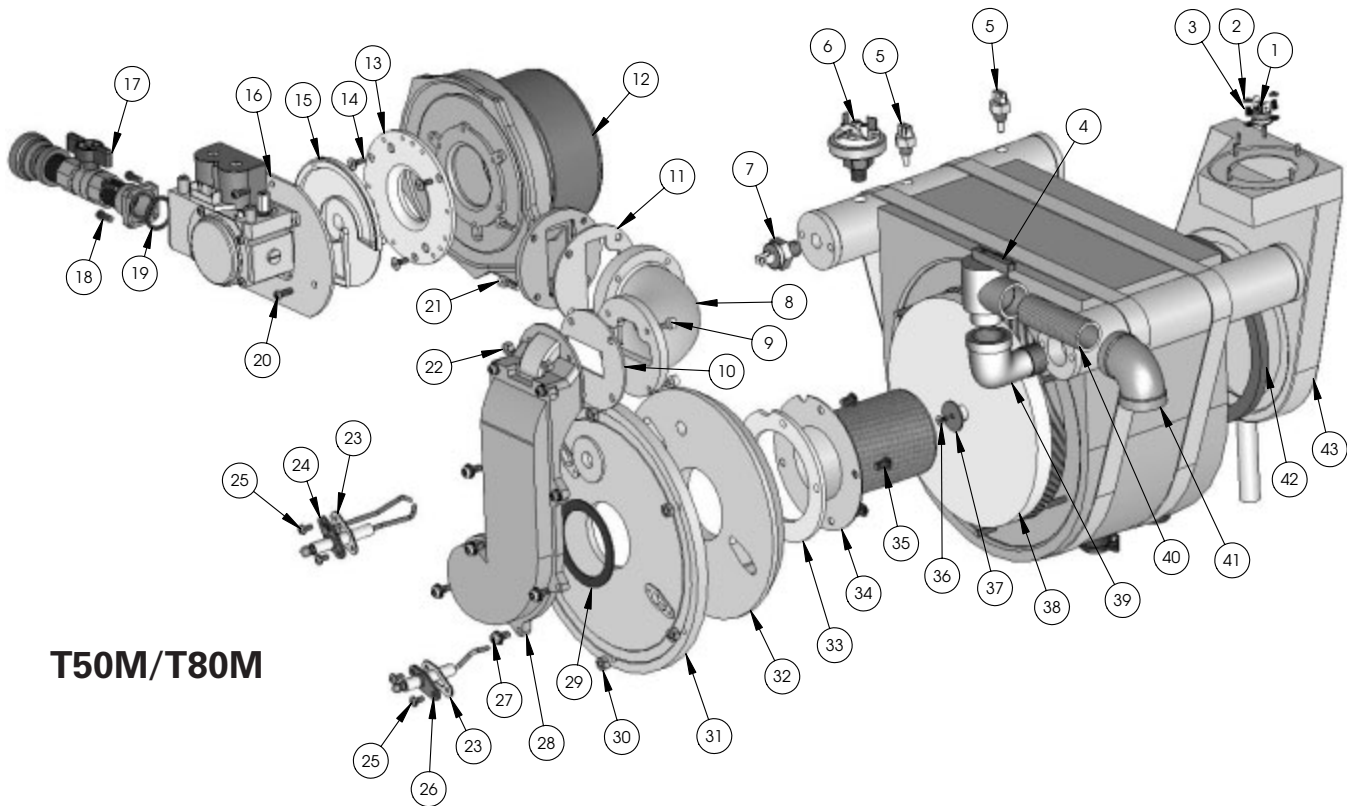

# REPLACEMENT PARTS

**T50M/T80M**

REPLACEMENT PARTS					
Item #	Description	Part #	Item #	Description	Part #
1	Thermodisc Flue ECO 210 °F	7250P-089	22	Nut M5 (Aluminum Elbow to Air Channel)	7250P-063
2	Steel Push Retainer (Thermodisc Flue ECO)	7250P-151	23	Gasket (Flame Rec./Spark Electrode)	7250P-005
3	PVC Black Tubing 1/8 ID (Thermodisc Flue ECO)	7250P-311	24	Spark Electrode (w/Gasket)	7250P-421 (T50M)
4	Relief Valve	7250P-080			7250P-058 (T80M)
5	Thermistor	7250P-059	25	Screws M4 x 8MM (Probe/Electrode)	7250P-005
6	Water Pressure Switch	7250P-081	26	Flame Rectification Probe (w/Gasket)	7250P-049
7	ECO High Limit Sensor	7250P-019	27	Screws Torx M5 X 22MM	7250P-206
8	Aluminum Elbow	7250P-445	28	Air Channel	7250P-692
9	Screws M5 X 25MM (Aluminum Elbow to Air Channel)	7250P-061	29	Gasket (Burner Door to Air Channel)	7250P-170
10	Gasket (Aluminum Elbow to Air Channel)	7250P-003	30	Nuts M6 (Burner Door)	7500P-067
11	Gasket (Aluminum Elbow to Combustion Blower)	7250P-144	31	Burner Door	7250P-691
12	Combustion Blower	7250P-084	32	Burner Door Ceramic Refractory	7250P-702
13	Gas Valve Adapter Plate (w/Screws)	7250P-644	33	Gasket (Burner)	7250P-070
14	Screws M5 x 12MM (Gas Valve Adapter Plate)	7250P-484	34	Burner	7250P-216 (T50M)
15	Swirl Plate	7500P-091 (T50M)			7250P-248 (T80M)
		7250P-092 (T80M)	35	Screws (Burner)	7250P-204
16	Dungs Gas Valve	7250P-448 (T50M)	36	Screw M4 x 8MM (Ceramic Target Wall)	7250P-704
		7250P-449 (T80M)	37	Washer M4 (Ceramic Target Wall)	7500P-109
17	Gas Piping Assembly (w/Shut-off Valve, Screws)	N/A	38	Ceramic Target Wall	7250P-160
18	Screws M4 x 12MM (Gas Valve Piping Assy)	7500P-099	39	Brass 90° Street Elbow 3/4 NPT	7250P-212
19	O-Ring (Gas Valve Piping Assy)	7500P-094	40	Brass Nipple 3/4 NPT x 3"	SN1018
20	Screws M4 x 12MM (Gas Valve)	7500P-099	41	Brass 90° Elbow 3/4 NPT	7250P-313
21	Screw M4 x 20MM (Combustion Blower)	7250P-060	42	Gasket (Top Flue Exhaust to Module)	7250P-428
			43	Top Flue Exhaust	7250P-394