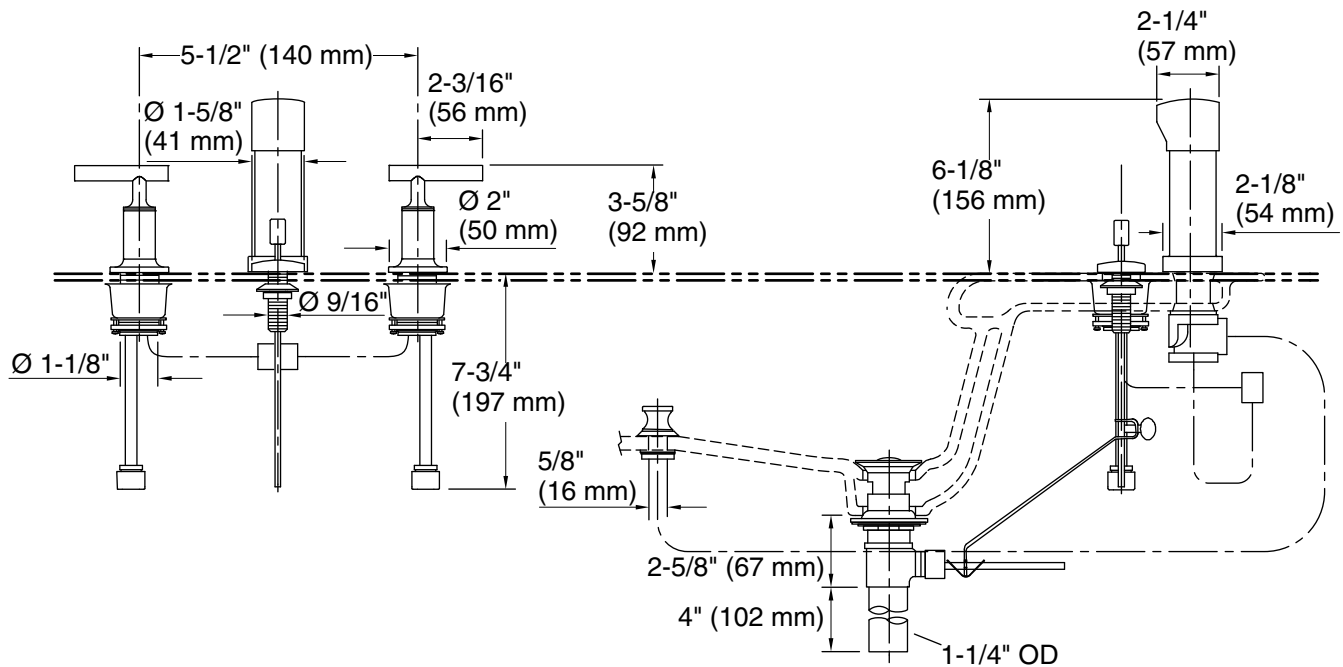

Material

- Brass valve bodies

Installation

- Flexible connections for easy installation

Recommended Products/Accessories

- K-23726 Drain treatment
- K-23723 Faucet cleaner
- K-14375 24" Double Towel Bar
- K-14377 Pivoting toilet paper holder
- K-14435 18" Towel Bar
- K-14436 24" Towel Bar
- K-14441 Towel Ring
- K-14443 Robe Hook
- K-14444 Vertical toilet paper holder

Technical Information

All product dimensions are nominal.

Drain included: Yes

Notes

Install this product according to the installation instructions.